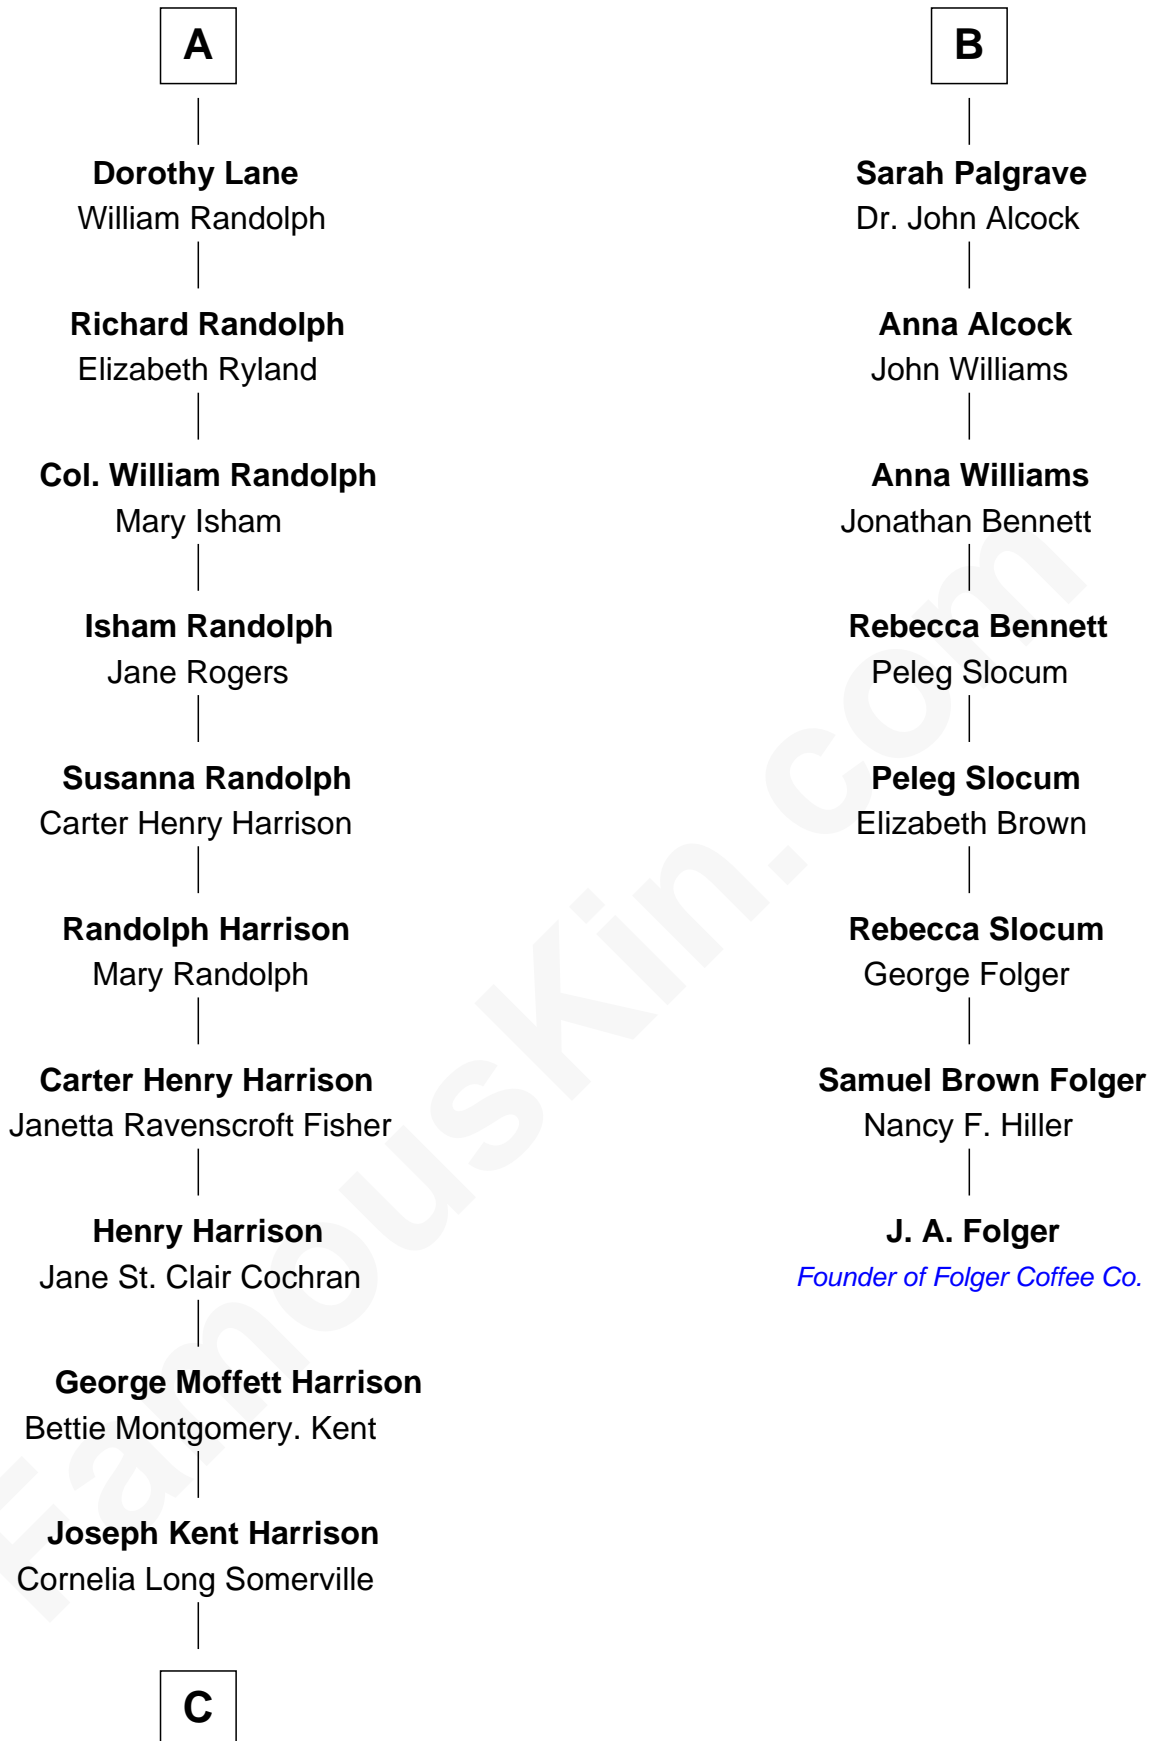

FamousKin.com

Relationship Chart of

Edward Norton

Movie Actor

14th cousin 5 times removed of

J. A. Folger
Founder of Folger Coffee Company

C

Betty Kent Harrison
Edward Mower Norton

Edward Mower Norton
Lydia Robinson Rouse

Edward Norton
Movie Actor

FamousKin.com