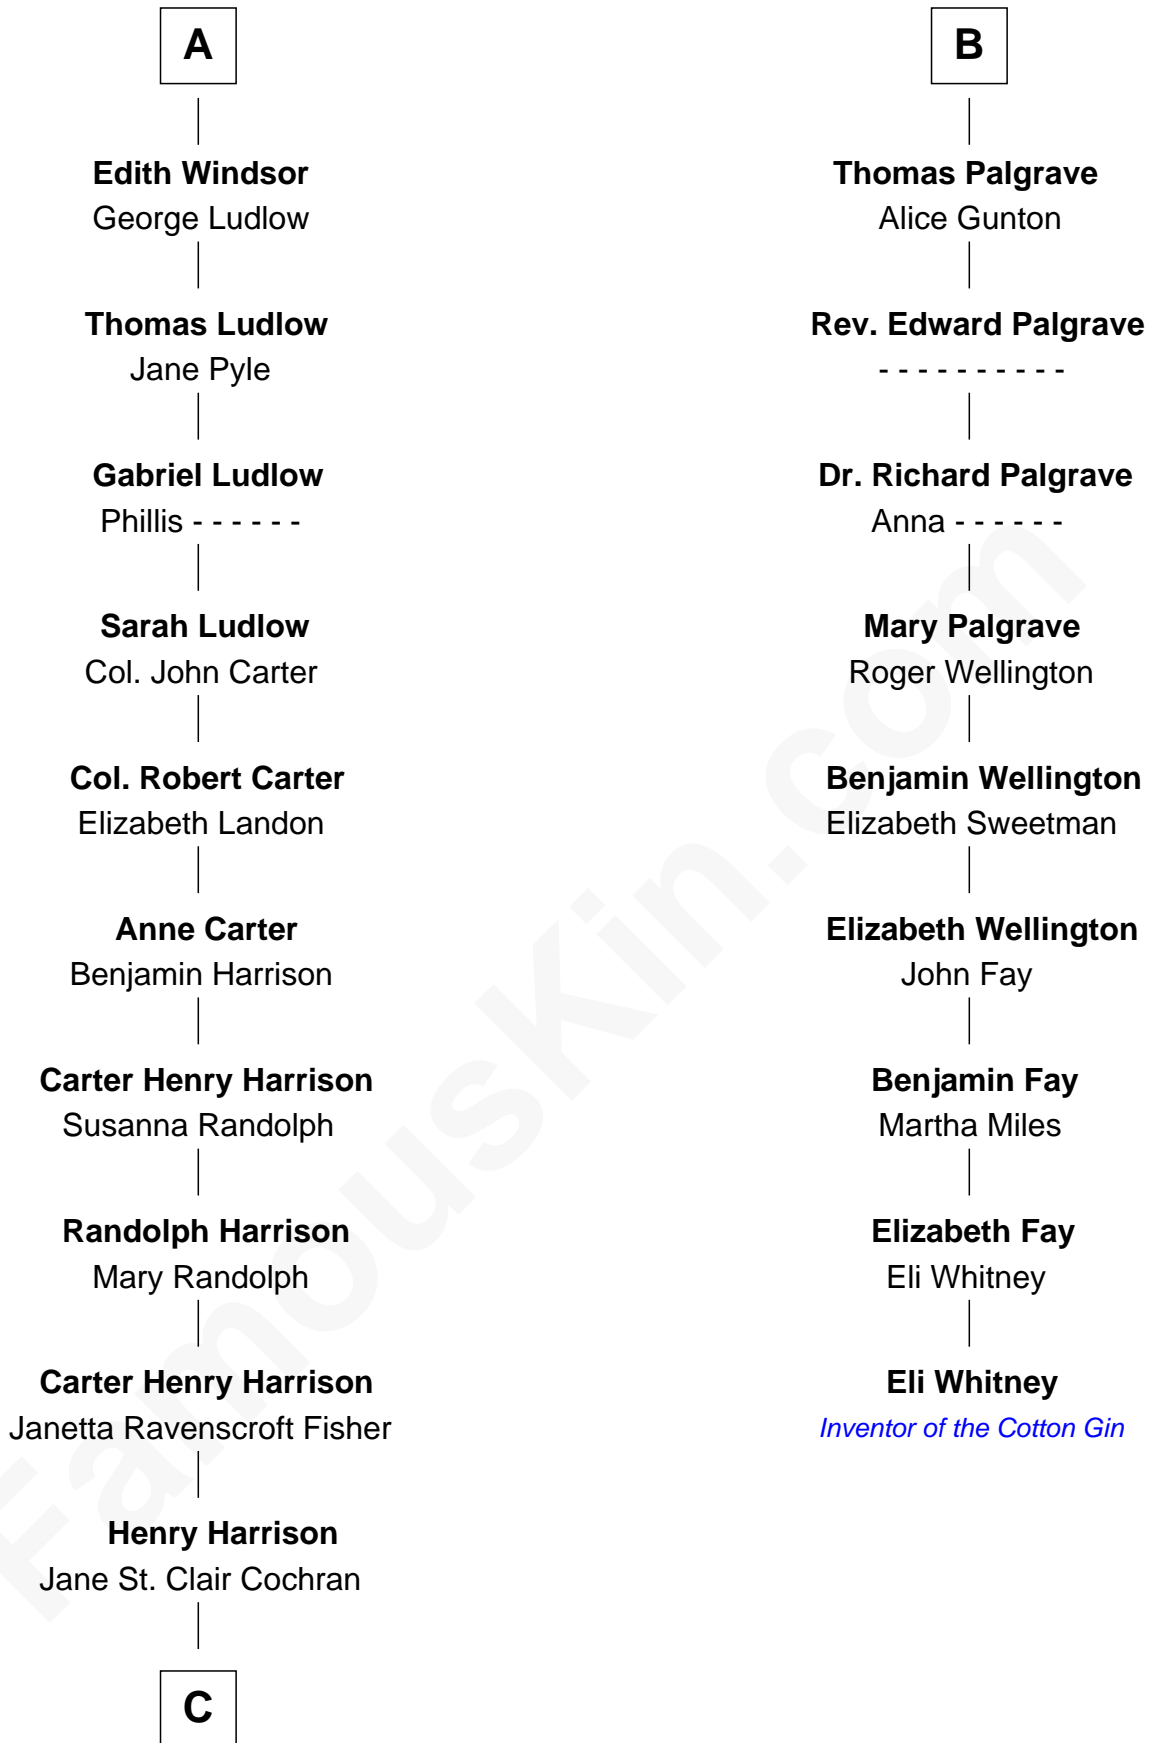

FamousKin.com Relationship Chart of

Edward Norton

Movie Actor

15th cousin 6 times removed of

Eli Whitney

Inventor of the Cotton Gin

Humphrey de Bohun

Elizabeth Plantagenet

C

George Moffett Harrison

Bettie Montgomery. Kent

Joseph Kent Harrison

Cornelia Long Somerville

Betty Kent Harrison

Edward Mower Norton

Edward Mower Norton

Lydia Robinson Rouse

Edward Norton

Movie Actor