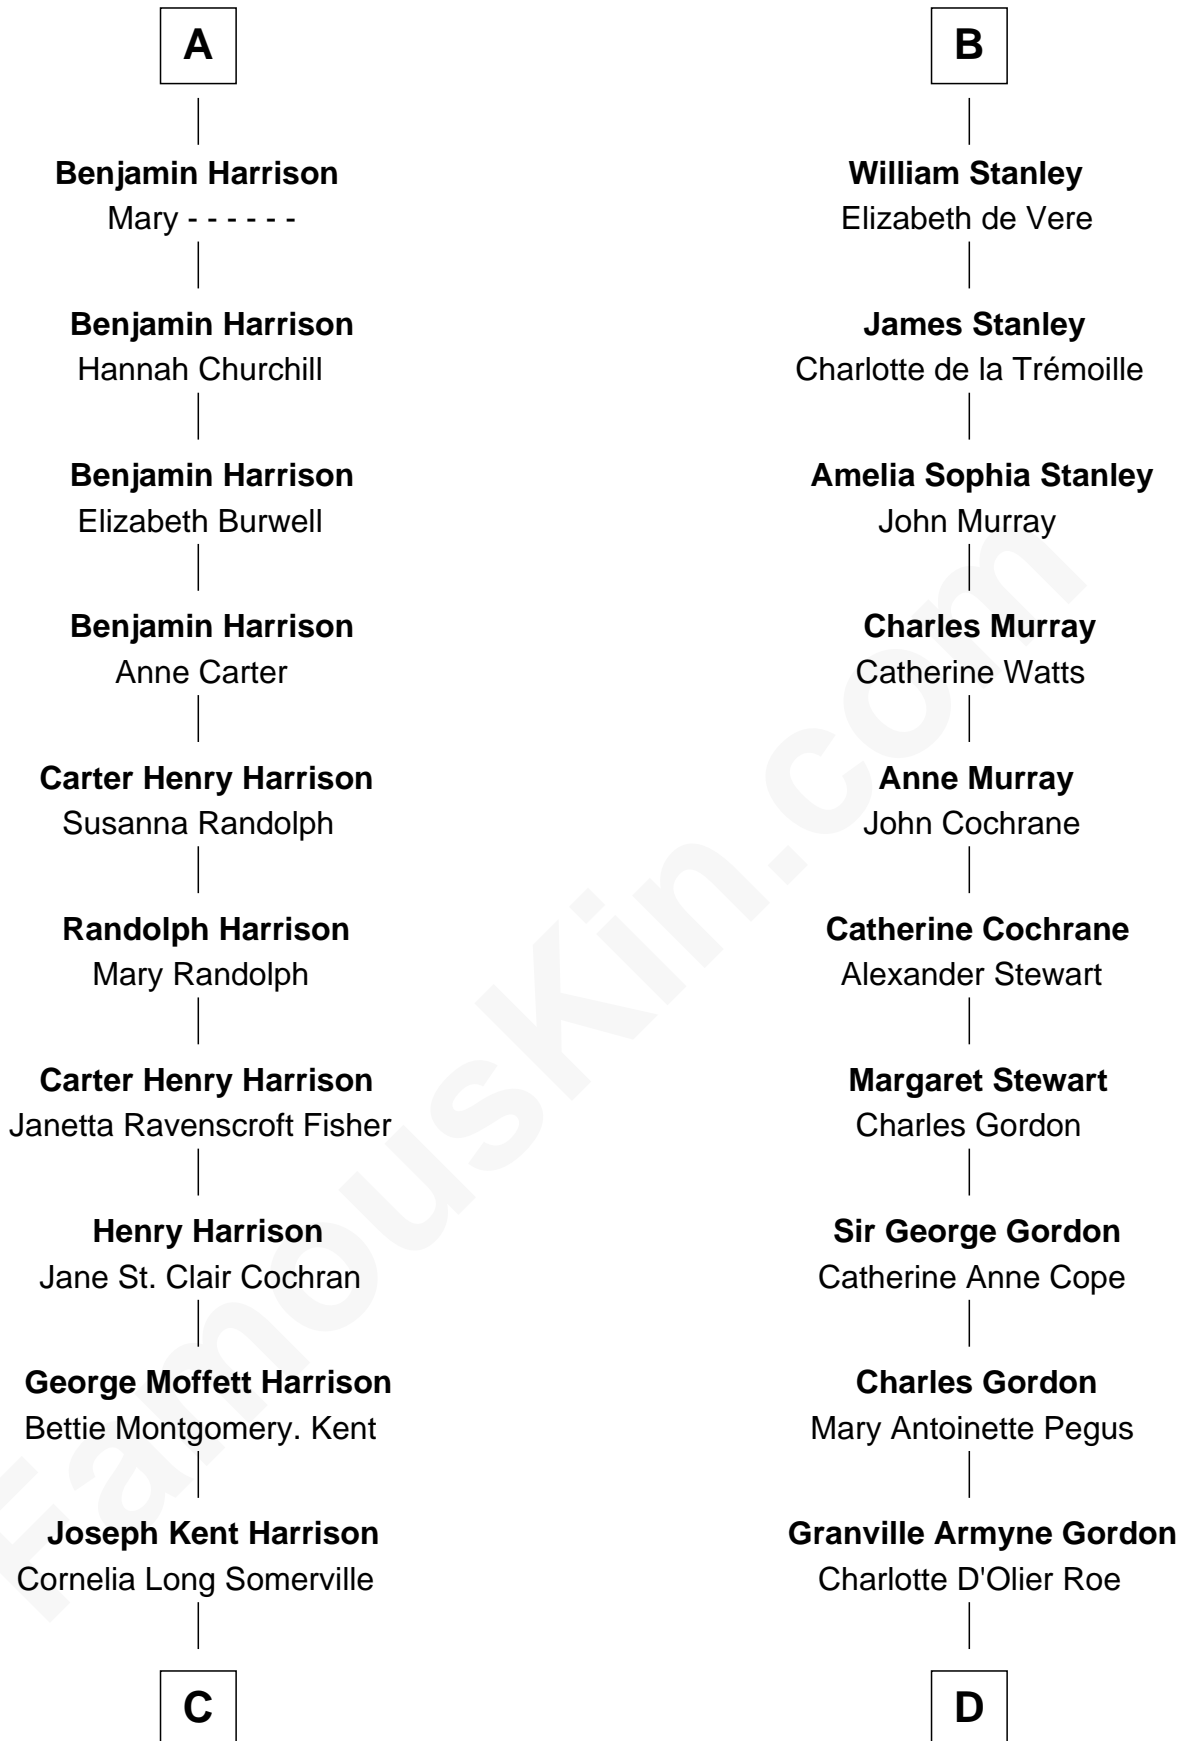

FamousKin.com Relationship Chart of

Edward Norton

Movie Actor

19th cousin 2 times removed of

Cara Delevingne

Fashion Model and Movie Actress

Margaret de Stafford

Sir Ralph Neville

C

Betty Kent Harrison
Edward Mower Norton

Edward Mower Norton
Lydia Robinson Rouse

Edward Norton
Movie Actor

D

Armyne Evelyne Gordon
Sir Lionel Lawson Faudel-Phillips

Anne Margaret Faudel-Phillips
John Vincent Sheffield

Jane Armyne Sheffield
Sir Jocelyn Edward Greville Stevens

Pandora Anne Stevens
Charles Hamar Delevingne

Cara Delevingne
Model and Actress