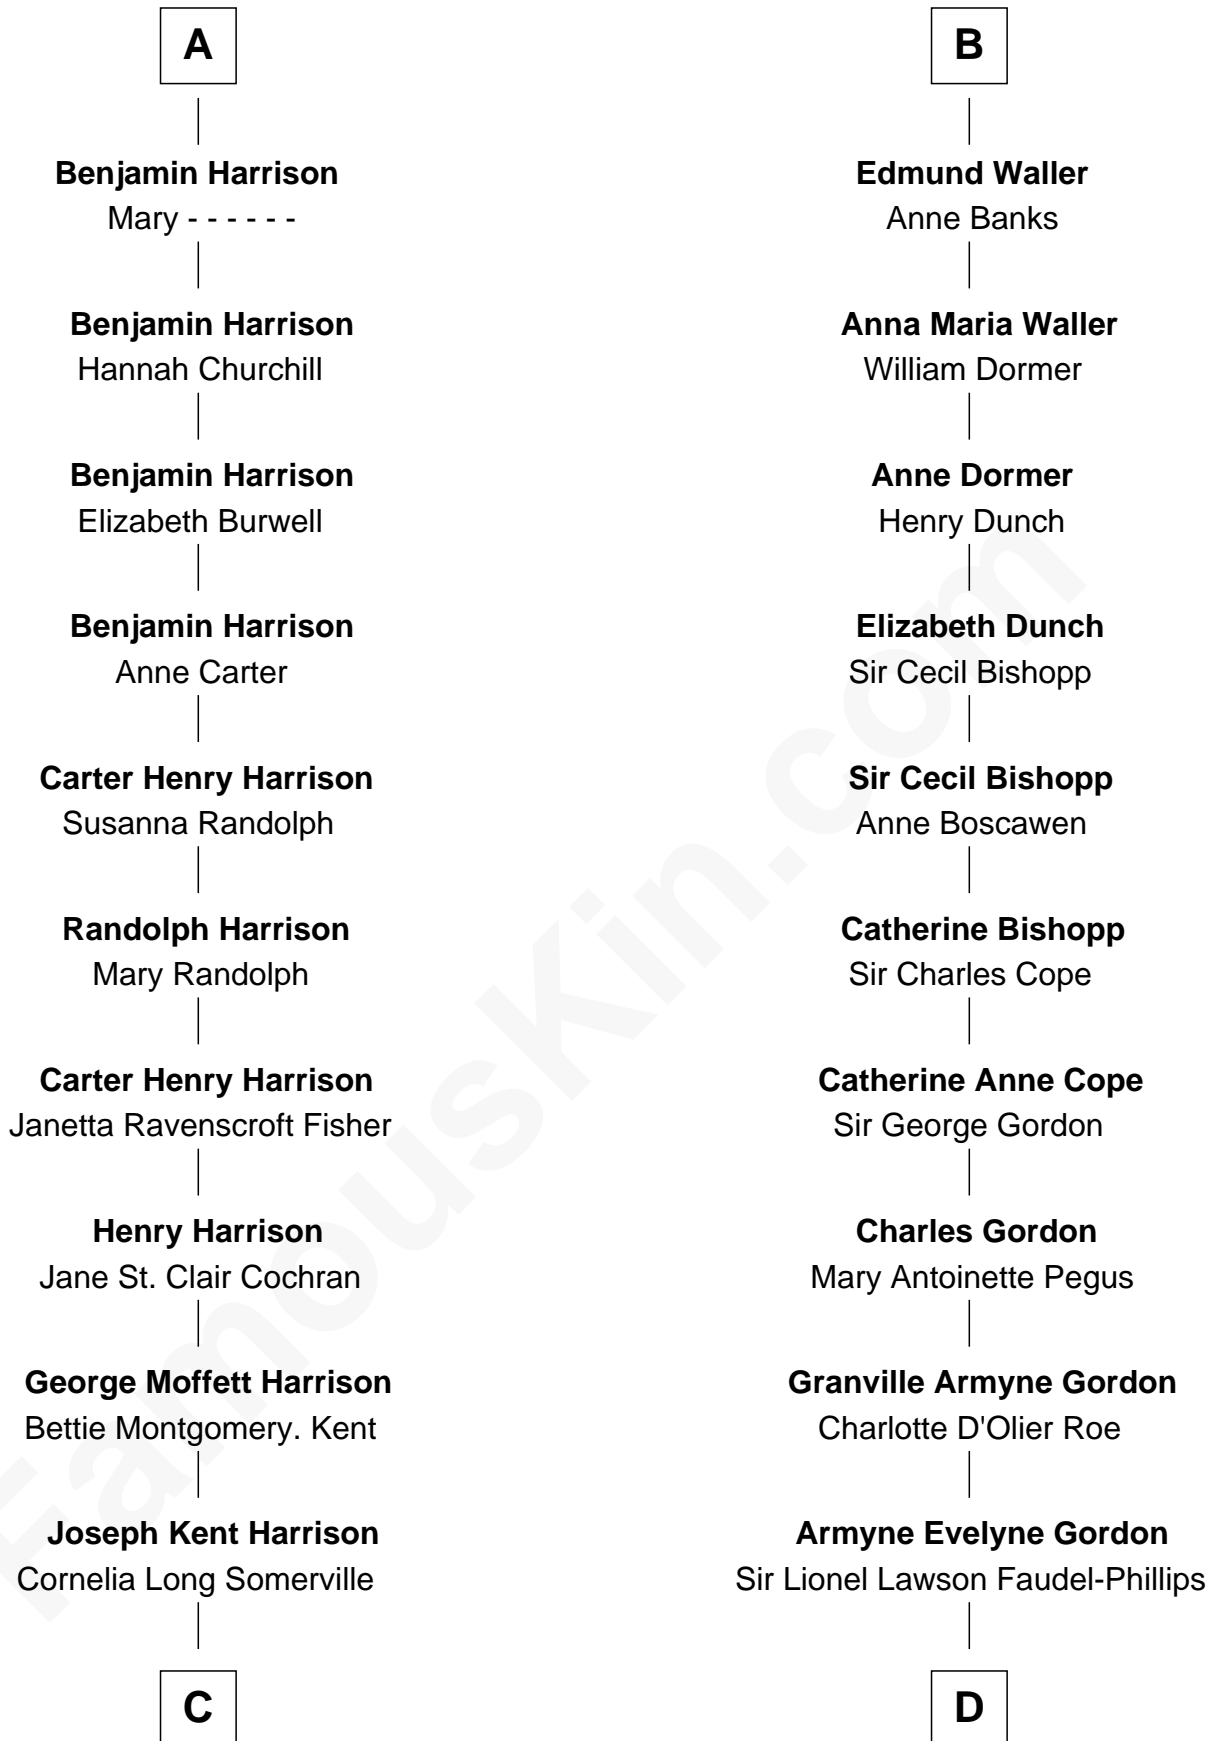

FamousKin.com Relationship Chart of

Edward Norton

Movie Actor

19th cousin 1 time removed of

Cara Delevingne

Fashion Model and Movie Actress

Stephen le Scrope

Margery de Welles

John le Scrope
Elizabeth Chaworth

Elizabeth le Scrope
Sir Henry le Scrope

Margaret Scrope
John Bernard

John Bernard
Margaret Daundelyn

John Bernard
Cecily Muscote

Francis Bernard
Alice Hazlewood

Elizabeth Bernard
Thomas Harrison

Probable

A

Maude le Scrope
Sir Baldwin Freville

Elizabeth Freville
Sir Thomas Ferrers

Sir Henry Ferrers
Margaret Heckstall

Sir Edward Ferrers
Constance Brome

Elizabeth Ferrers
John Hampden

Griffith Hampden
Anne Cave

Anne Hampden
Robert Waller

B

C

Betty Kent Harrison
Edward Mower Norton

Edward Mower Norton
Lydia Robinson Rouse

Edward Norton
Movie Actor

D

Anne Margaret Faudel-Phillips
John Vincent Sheffield