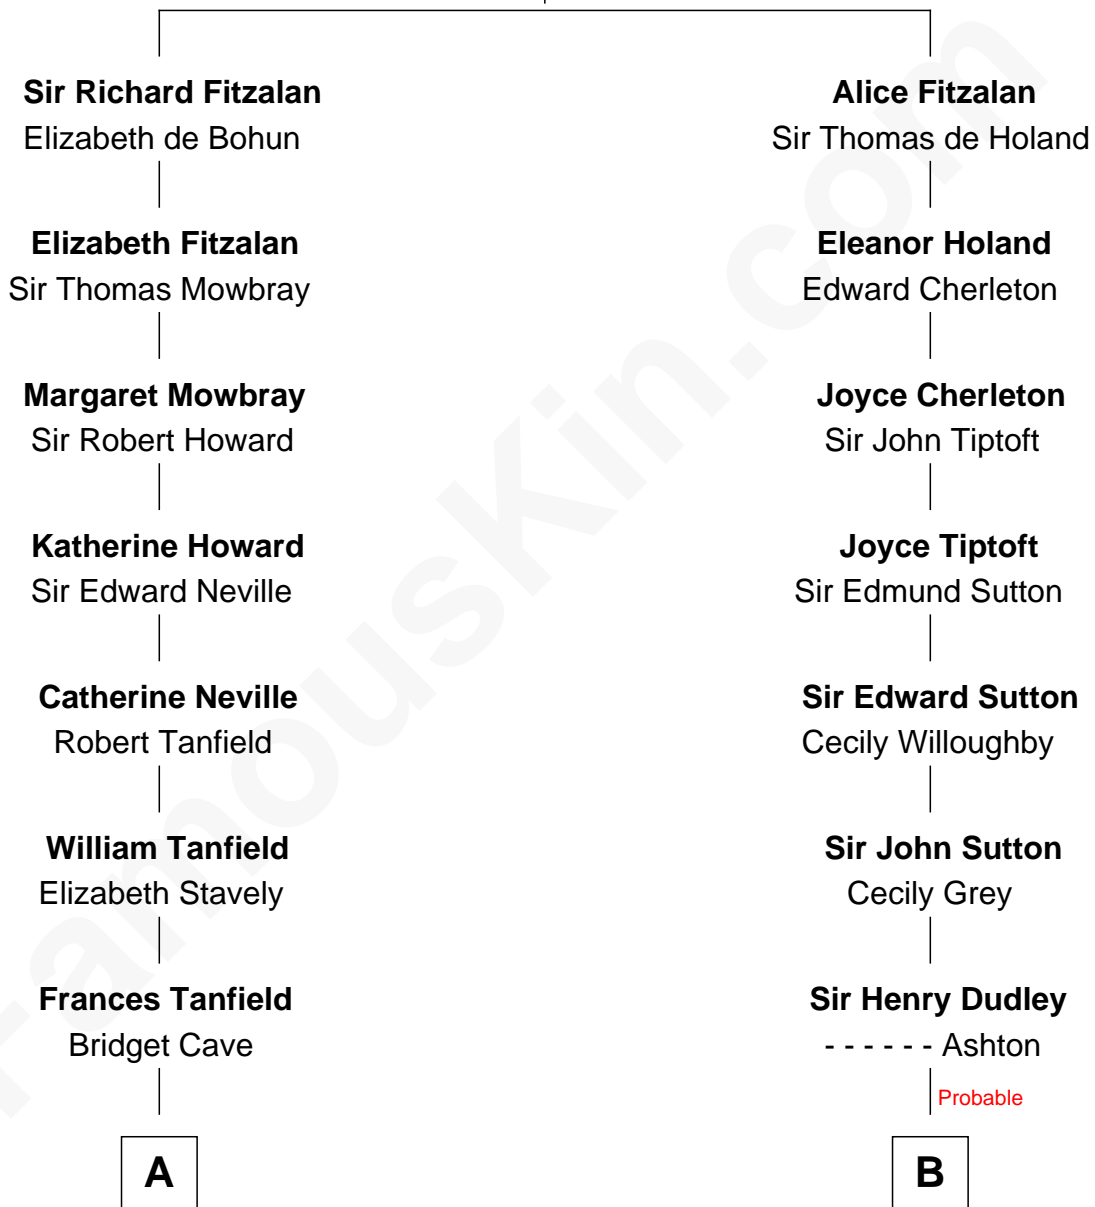

FamousKin.com Relationship Chart of

Edward Norton

Movie Actor

17th cousin 4 times removed of

Dr. H. H. Holmes

Serial Killer aka "Devil in the White City"

Richard Fitzalan
Eleanor Plantagenet

C

George Moffett Harrison

Bettie Montgomery. Kent

Joseph Kent Harrison

Cornelia Long Somerville

Betty Kent Harrison

Edward Mower Norton

Edward Mower Norton

Lydia Robinson Rouse