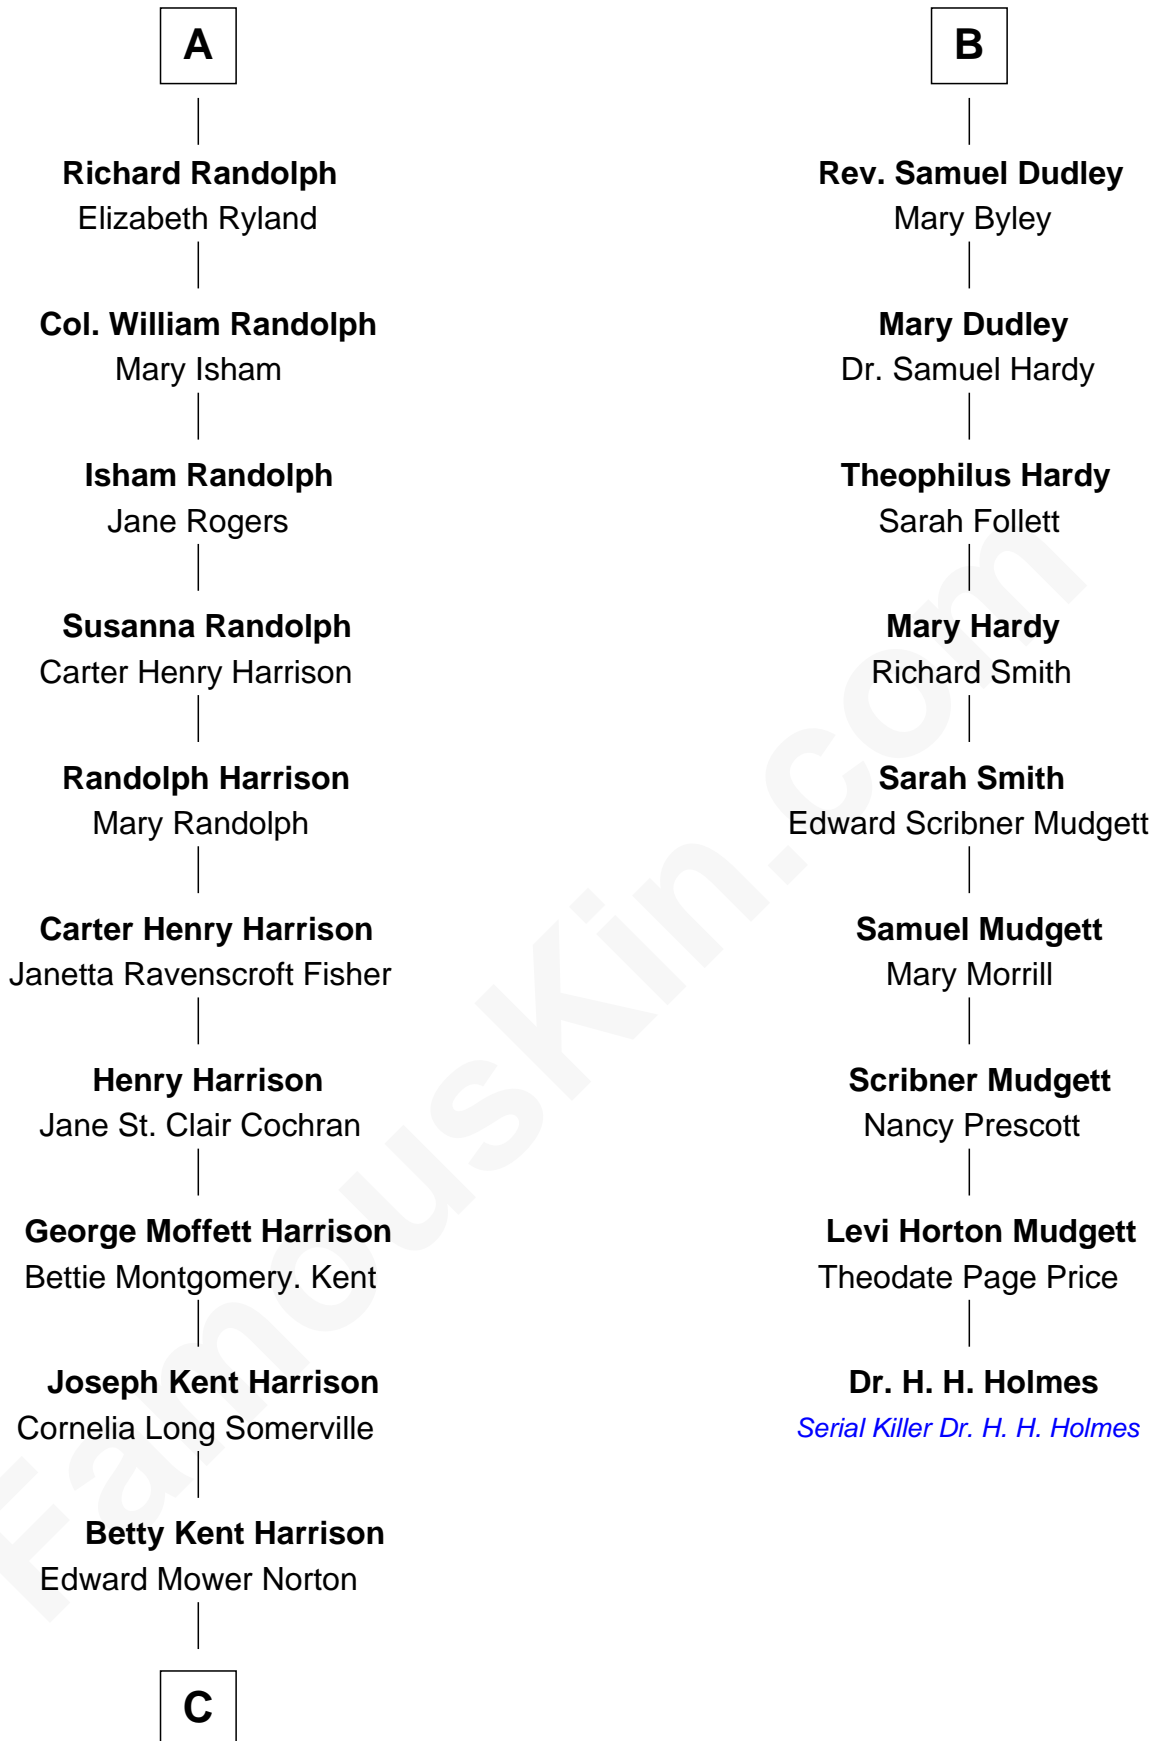

FamousKin.com Relationship Chart of

Edward Norton

Movie Actor

15th cousin 3 times removed of

Dr. H. H. Holmes

Serial Killer aka "Devil in the White City"

Sir Ralph Neville

Joan Beaufort

Anne Tanfield

Clement Vincent

Elizabeth Vincent

Richard Lane

Dorothy Lane

William Randolph

A

Katherine Neville

Sir Thomas Strangeways

Joan Strangeways

Sir William Willoughby

Cecily Willoughby

Sir Edward Sutton

Sir John Sutton

Cecily Grey

Sir Henry Dudley

----- Ashton

Probable

Roger Dudley

Susanna Thorne

Gov. Thomas Dudley

Dorothy York

B

C