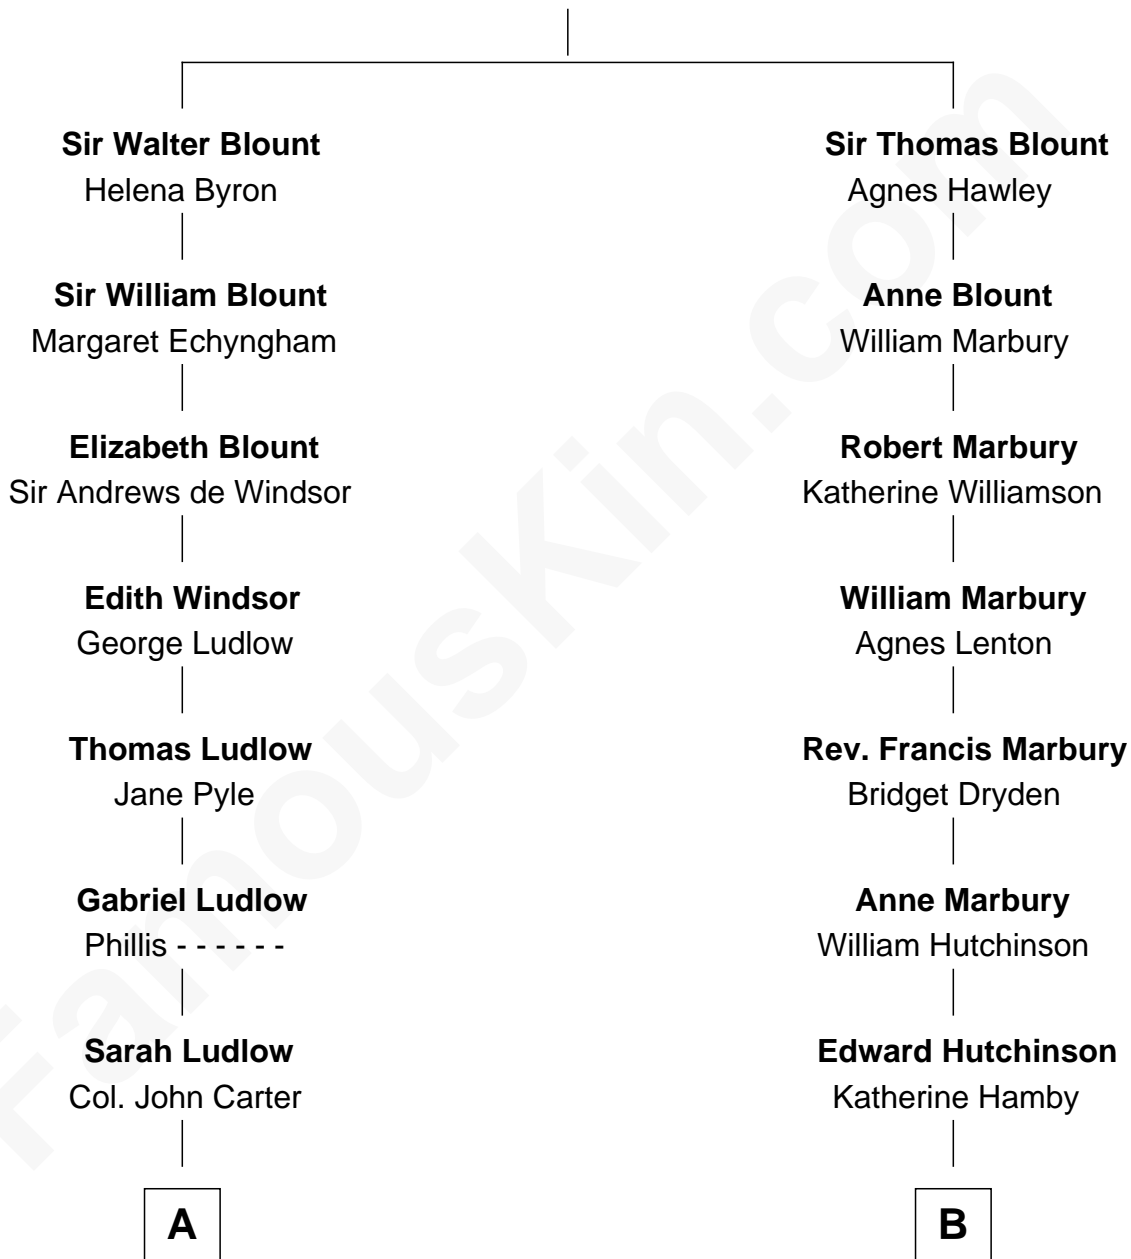

FamousKin.com Relationship Chart of

Edward Norton

Movie Actor

14th cousin 3 times removed of

Franklin D. Roosevelt

32nd U.S. President

Sir Thomas Blount

Margaret de Gresley

Edward Norton photo by [David Shankbone](#) (CC BY 3.0)