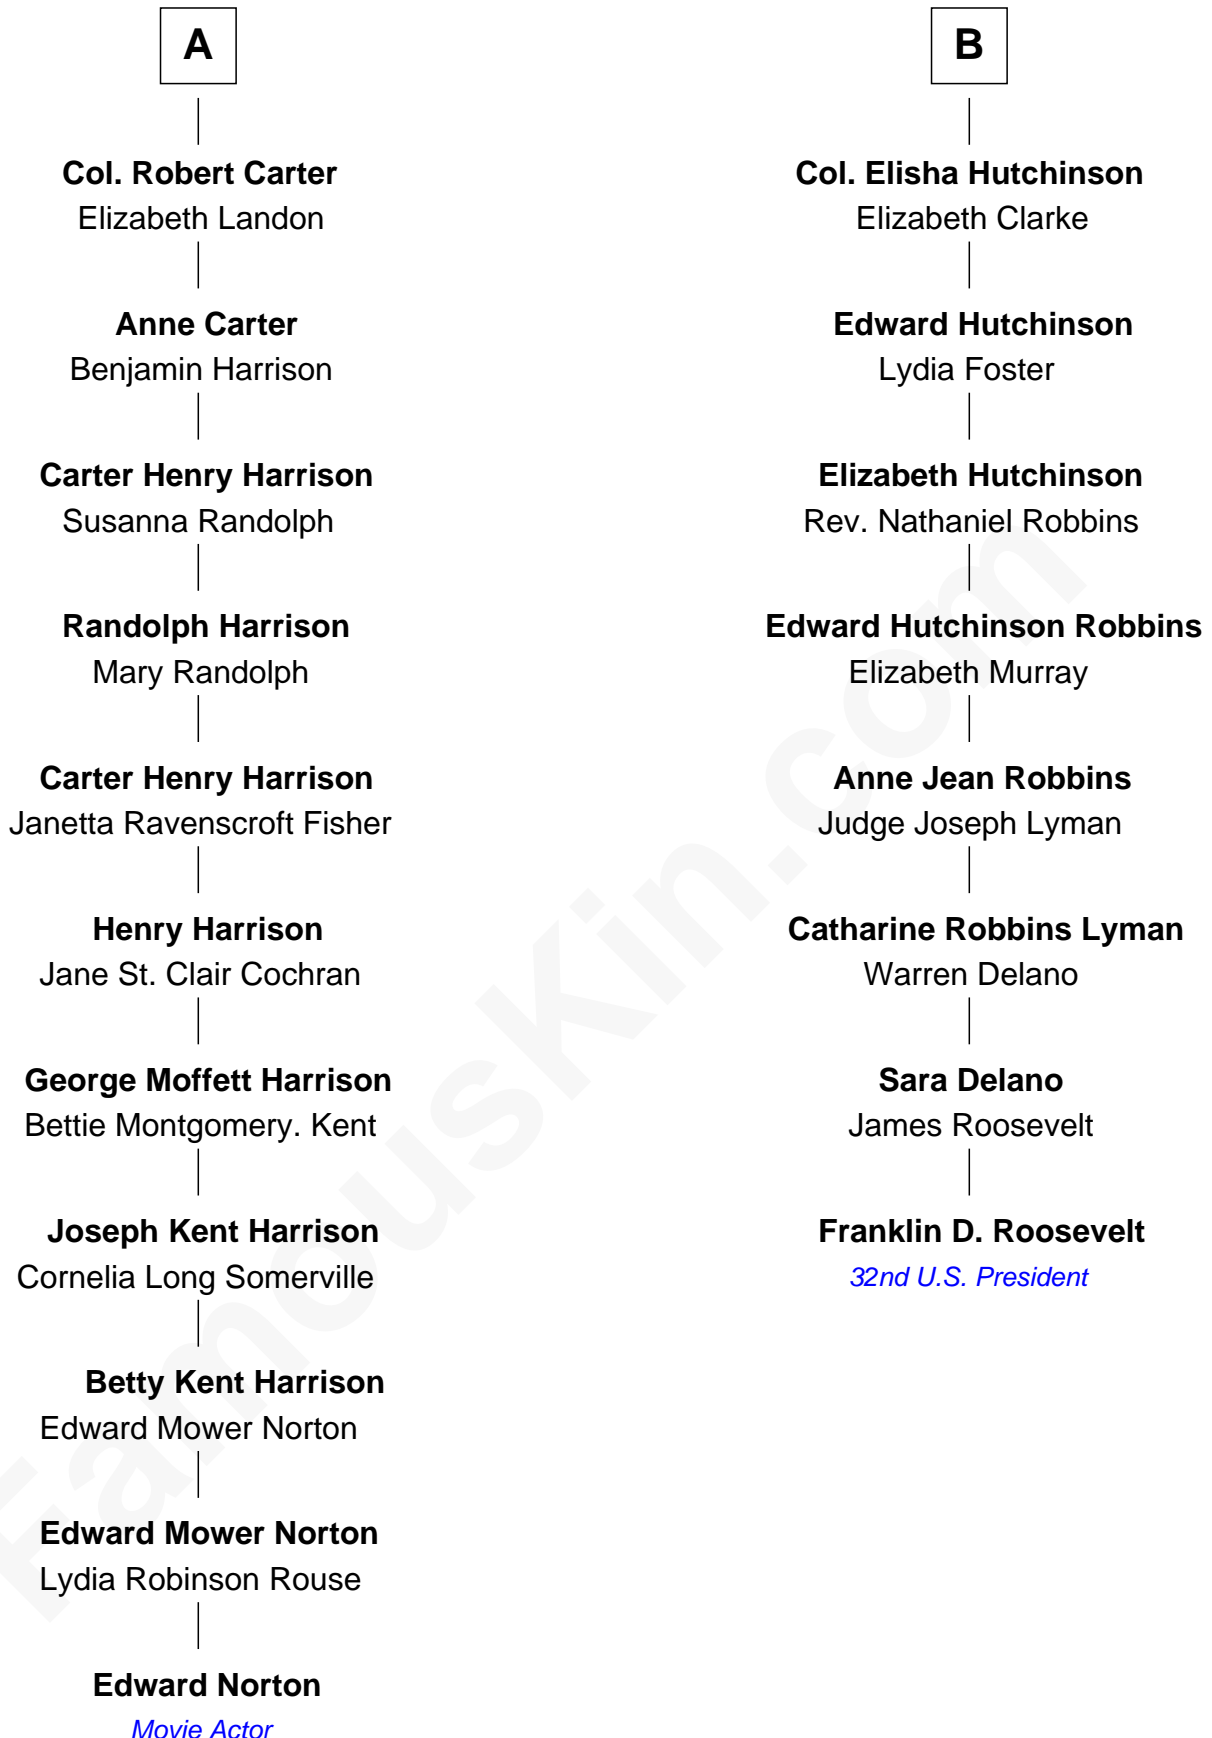

FamousKin.com Relationship Chart of

Edward Norton

Movie Actor

14th cousin 3 times removed of

Franklin D. Roosevelt

32nd U.S. President

Sir Thomas Blount

Margaret de Gresley

Edward Norton photo by [David Shankbone](#) (CC BY 3.0)