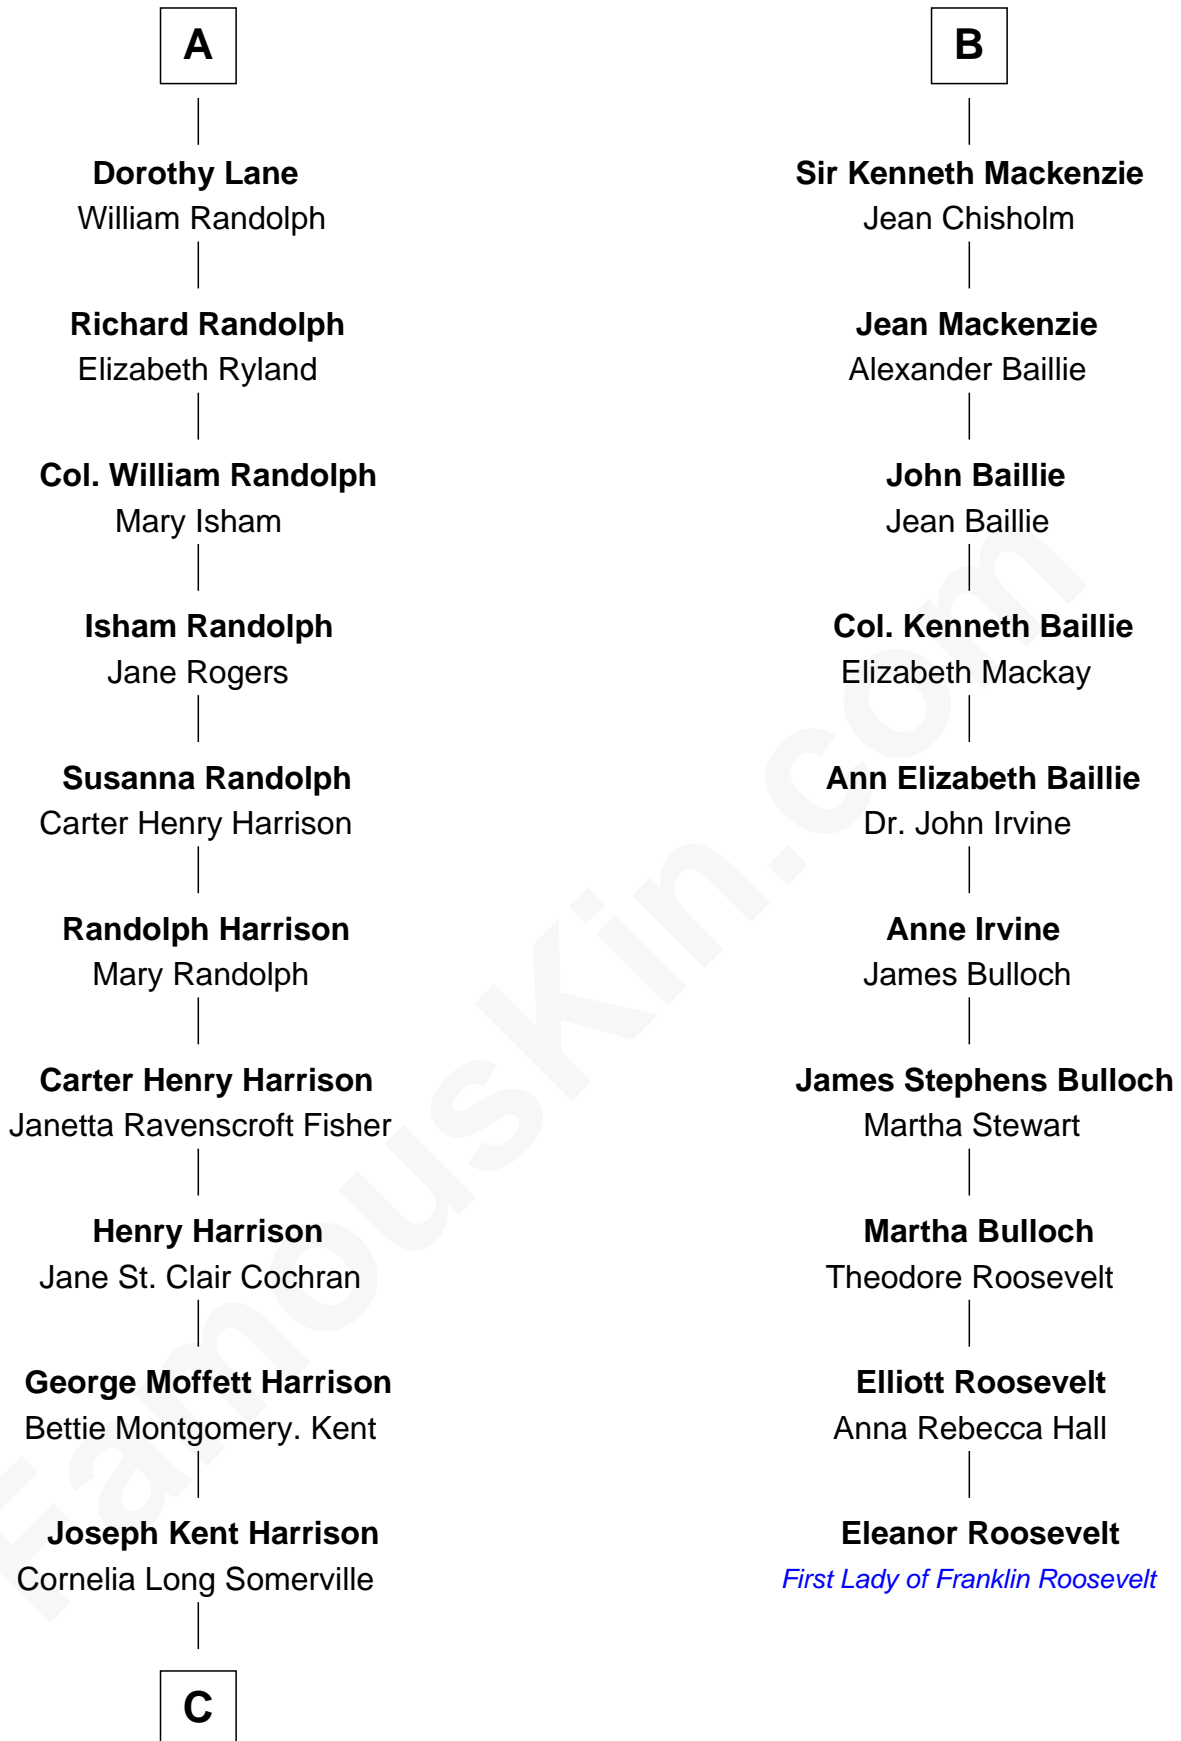

FamousKin.com Relationship Chart of

Edward Norton

Movie Actor

16th cousin 3 times removed of

Eleanor Roosevelt

First Lady of President Franklin D. Roosevelt

John of Gaunt

Katherine Roet

C

Betty Kent Harrison
Edward Mower Norton

Edward Mower Norton
Lydia Robinson Rouse

Edward Norton
Movie Actor

FamousKin.com