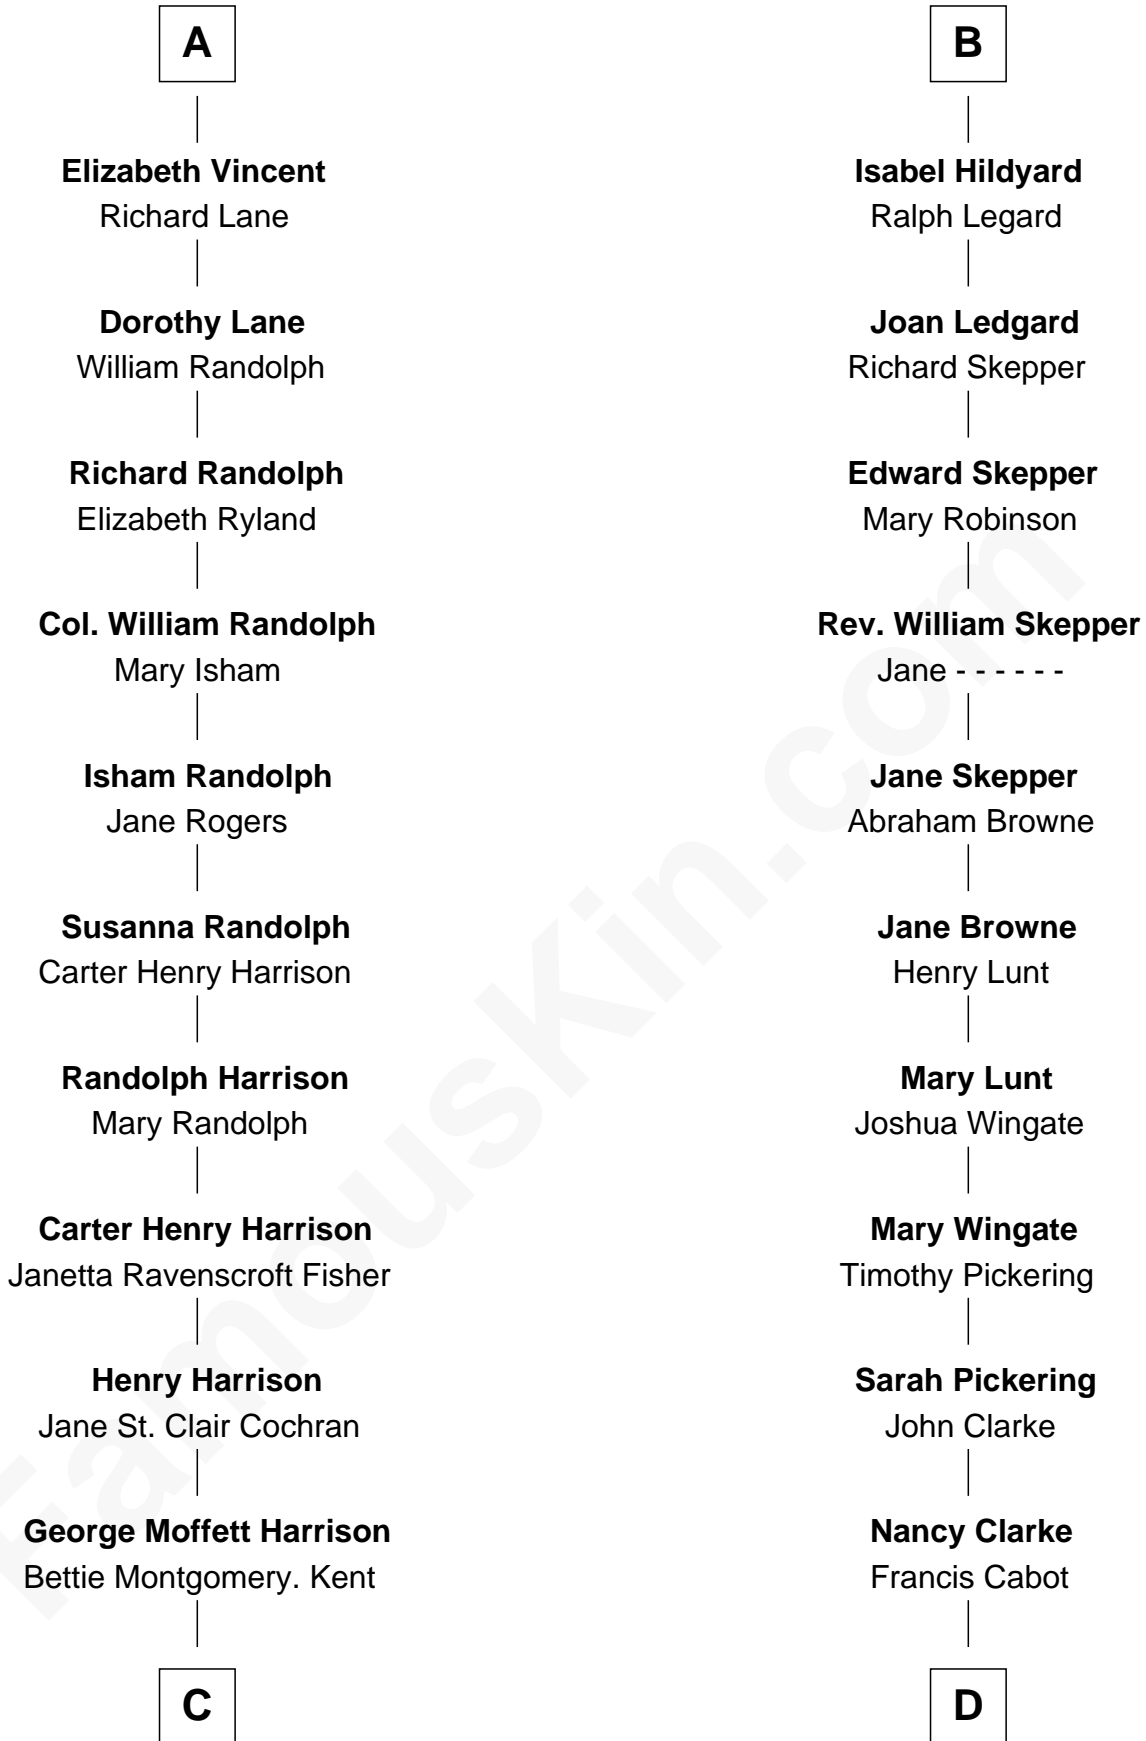

FamousKin.com Relationship Chart of

Edward Norton

Movie Actor

20th cousin of

Alice (Lee) Roosevelt

First Wife of President Theodore Roosevelt

Edward III, King of England

Philippa of Hainault

C

Joseph Kent Harrison
Cornelia Long Somerville

Betty Kent Harrison
Edward Mower Norton

Edward Mower Norton
Lydia Robinson Rouse

Edward Norton
Movie Actor

D

Mary Ann Cabot
Nathaniel Cabot Lee

John Clarke Lee
Harriet Paine Rose

George Cabot Lee
Caroline Watts Haskell

Alice (Lee) Roosevelt
Wife of President Theodore Roosevelt