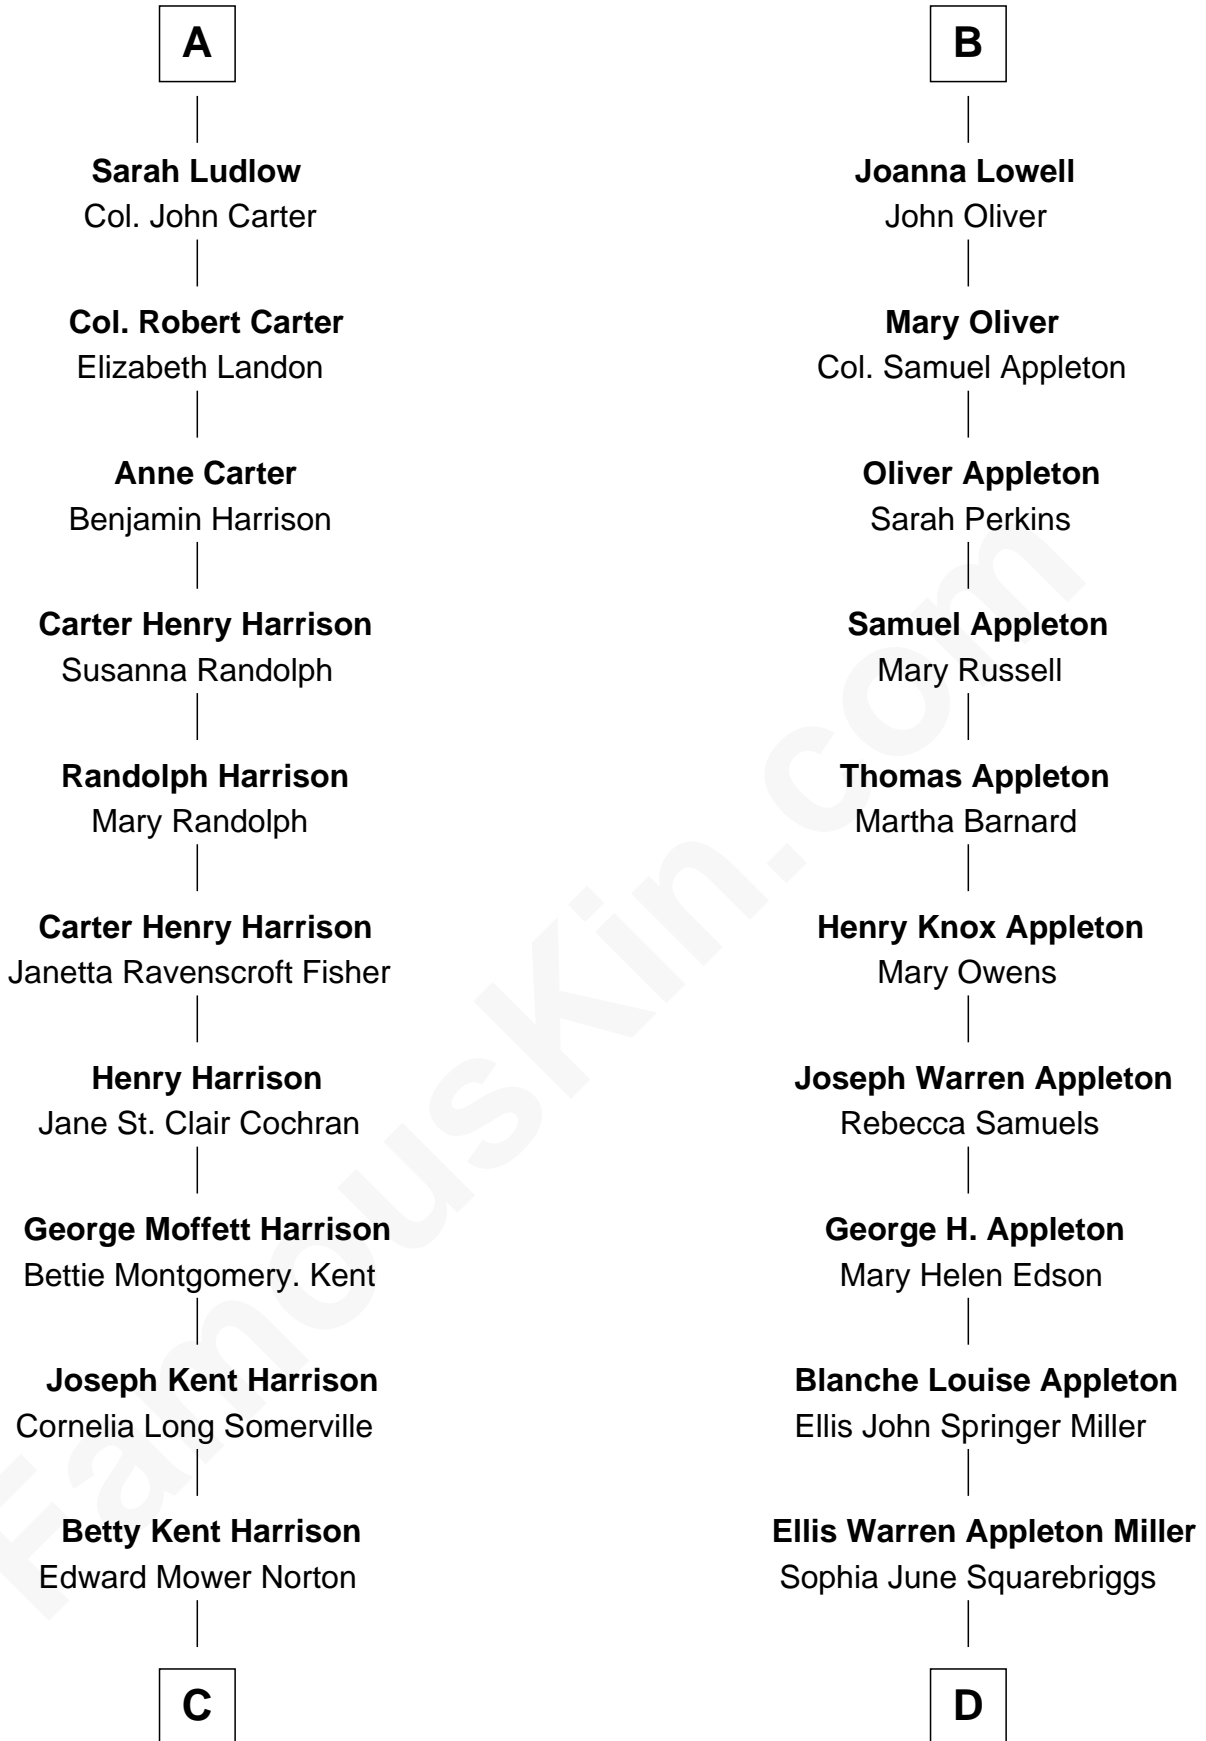

FamousKin.com Relationship Chart of

Edward Norton

Movie Actor

18th cousin of

Marie-Chantal Miller

Crown Princess of Greece

Sir Hugh Luttrell
Catherine de Beaumont

C

Edward Mower Norton

Lydia Robinson Rouse

Edward Norton

Movie Actor

D

Robert Warren Miller

Marie Clara Pesantes

Marie-Chantal Miller