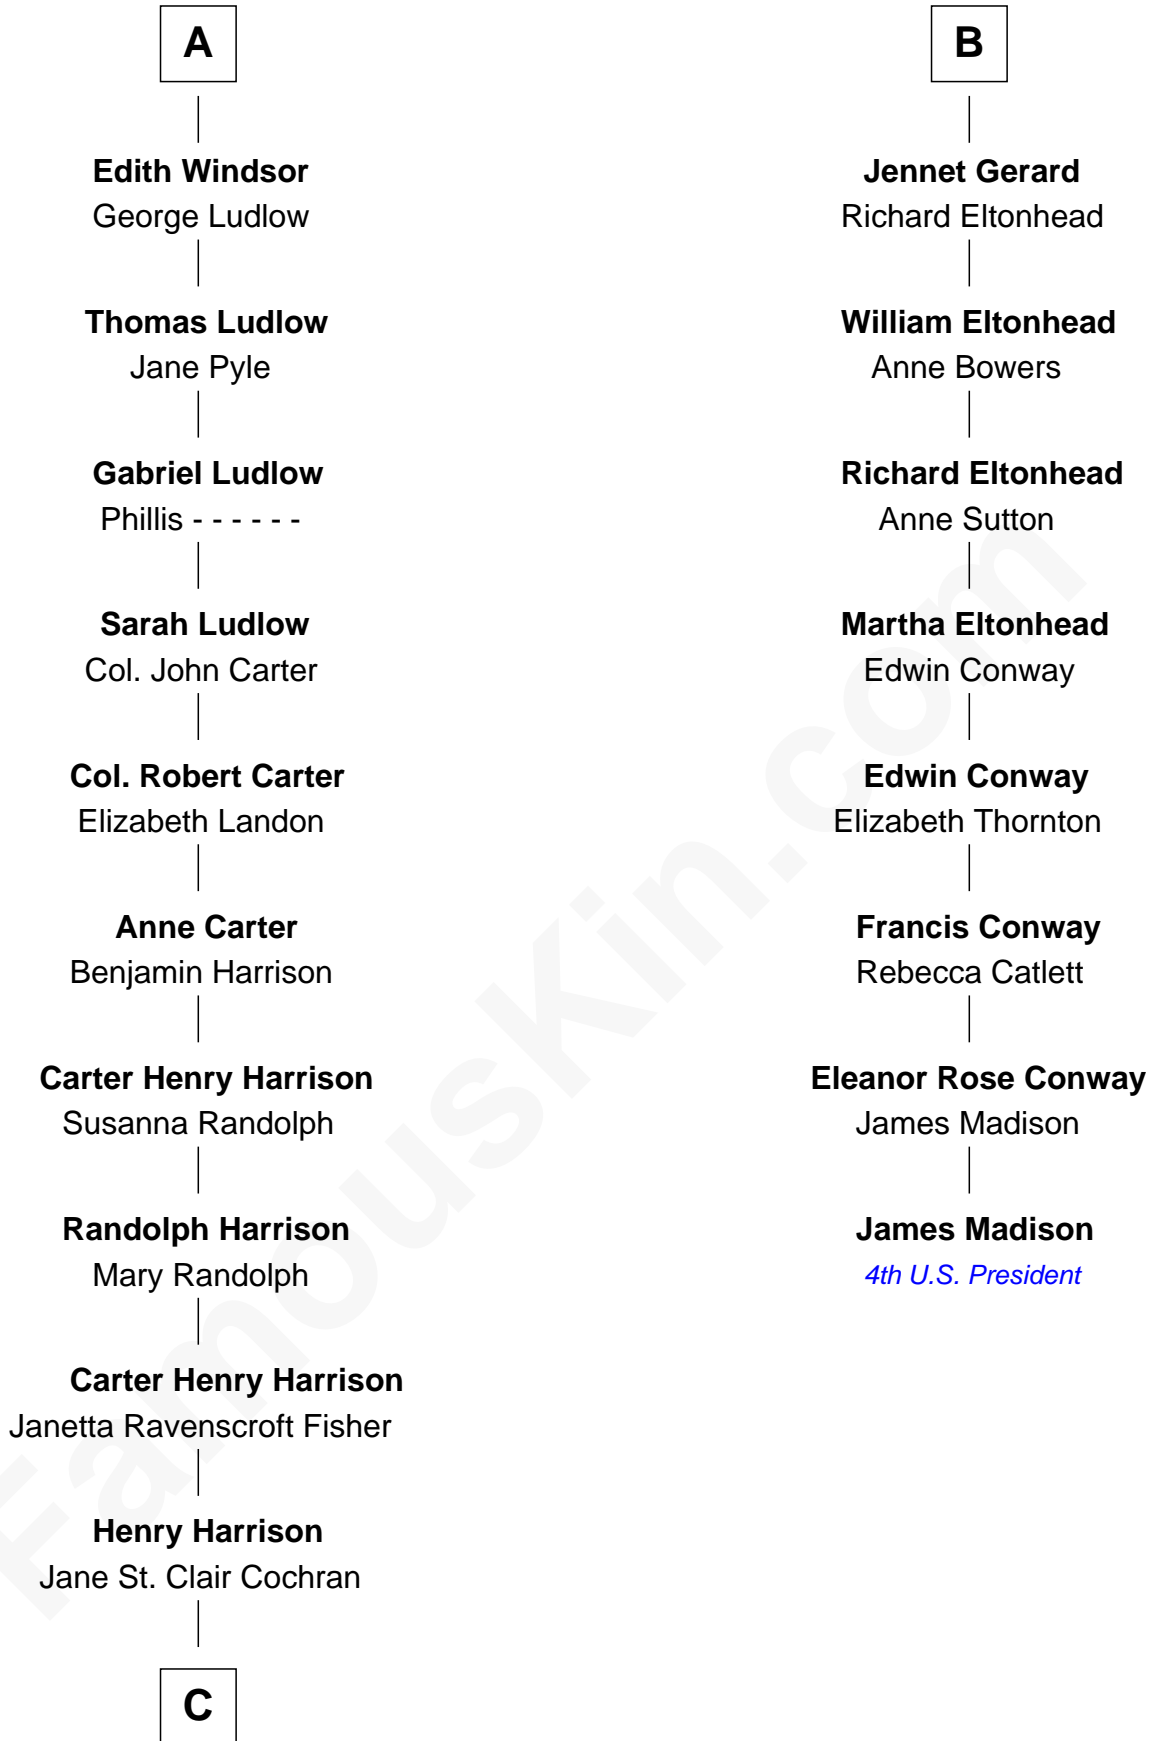

FamousKin.com Relationship Chart of

Edward Norton

Movie Actor

14th cousin 7 times removed of

James Madison

4th U.S. President

Humphrey de Bohun

Elizabeth Plantagenet

C

George Moffett Harrison

Bettie Montgomery. Kent

Joseph Kent Harrison

Cornelia Long Somerville

Betty Kent Harrison

Edward Mower Norton

Edward Mower Norton

Lydia Robinson Rouse

Edward Norton

Movie Actor