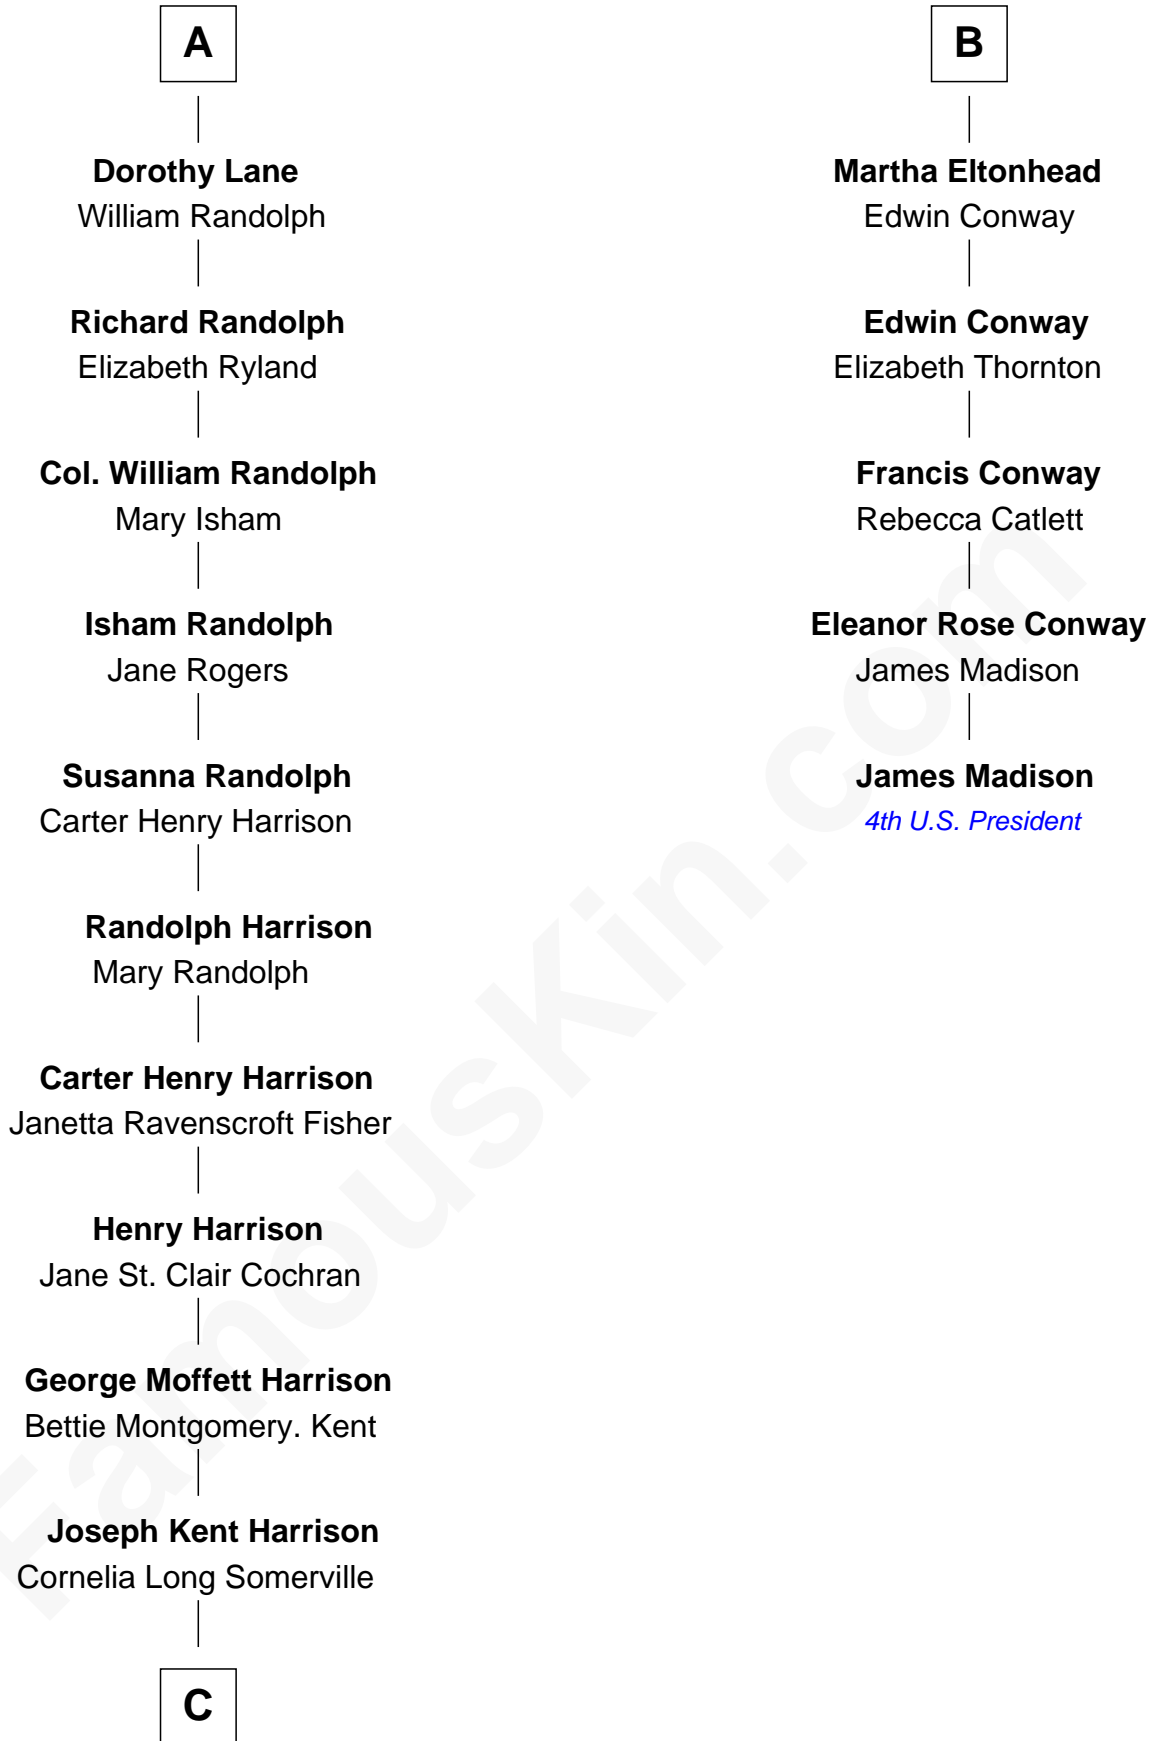

FamousKin.com Relationship Chart of

Edward Norton

Movie Actor

11th cousin 8 times removed of

James Madison

4th U.S. President

Elizabeth Fitzalan

with husband
Sir Thomas Mowbray

Joan Goushill

Sir Thomas Stanley

Katherine Stanley

Sir John Savage

Dulcia Savage

Sir Henry Bold

Maud Bold

Thomas Gerard

Jennet Gerard

Richard Eltonhead

William Eltonhead

Anne Bowers

Richard Eltonhead

Anne Sutton

B

C