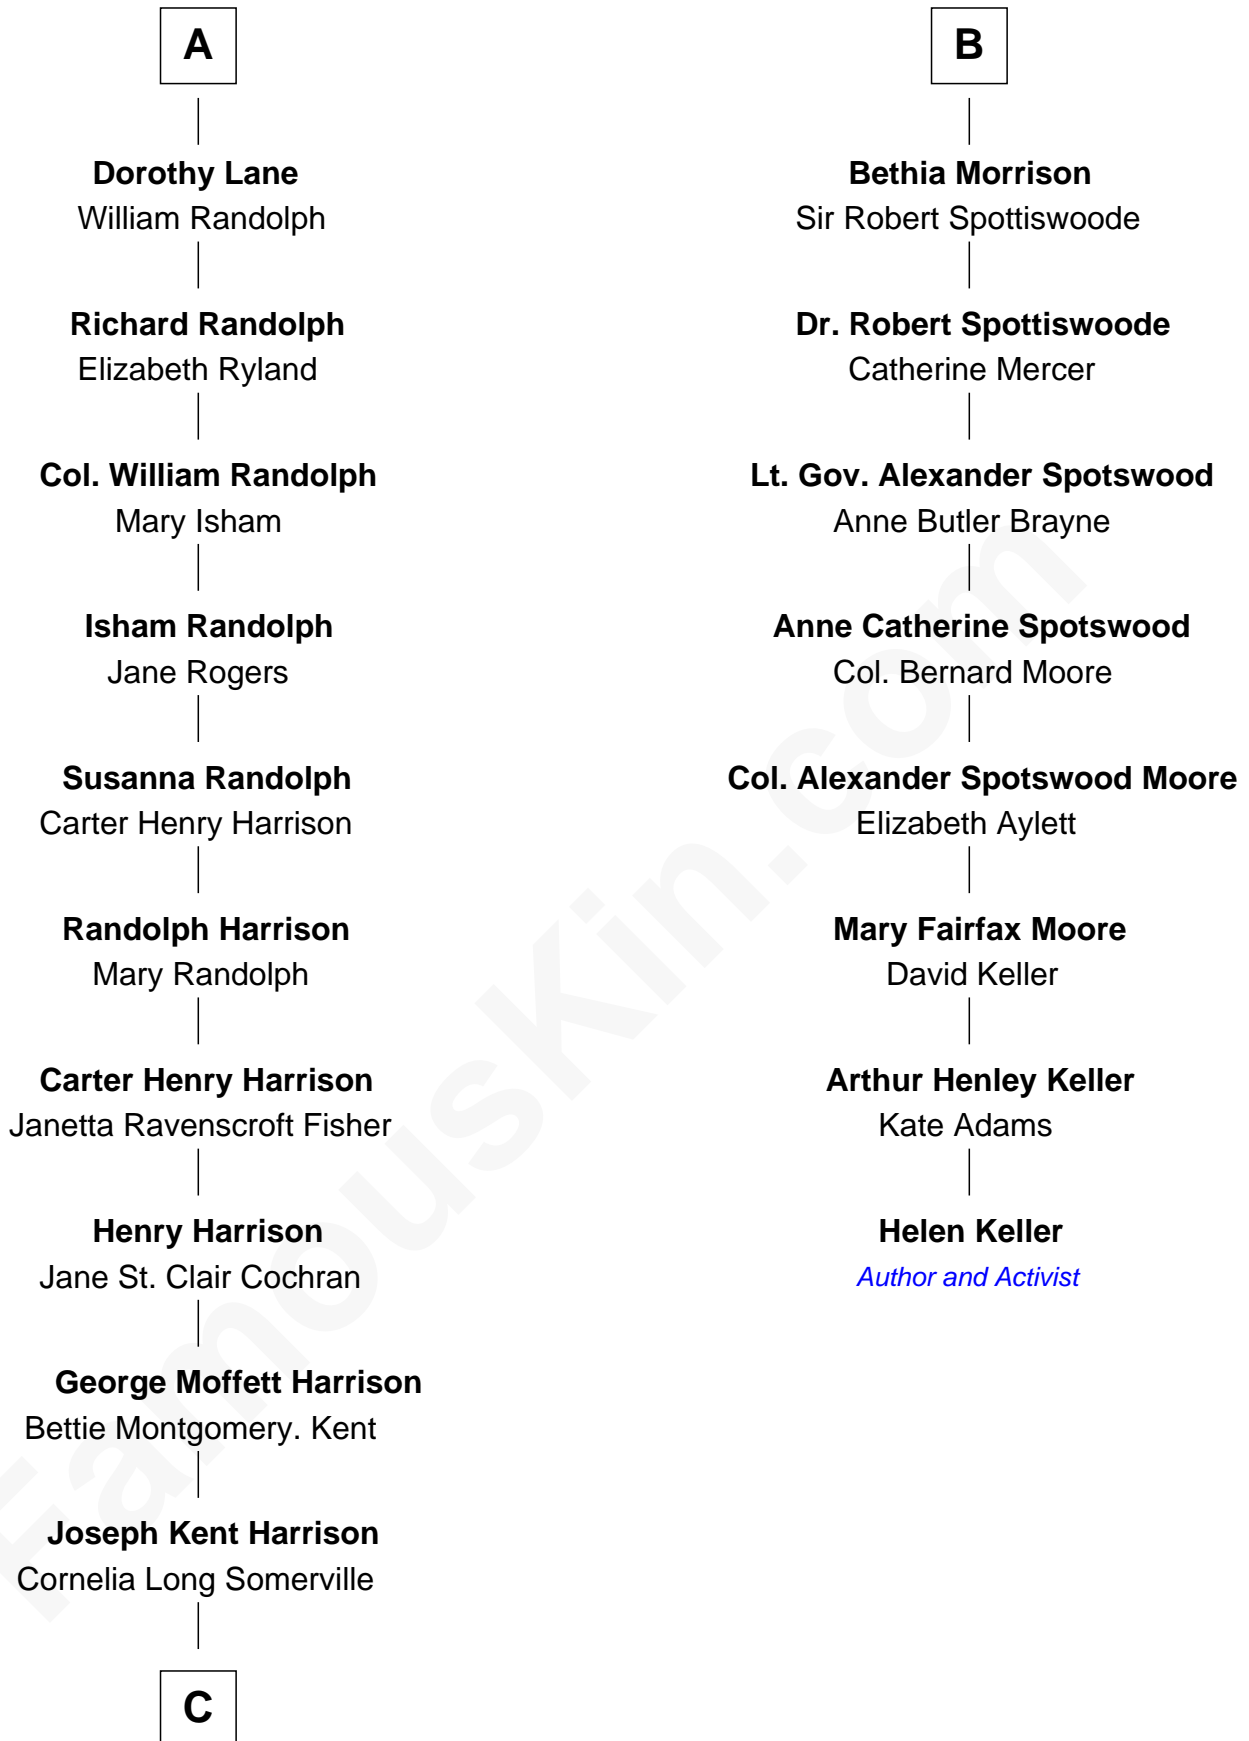

# FamousKin.com Relationship Chart of

**Edward Norton**

*Movie Actor*

14th cousin 5 times removed of

**Helen Keller**

*Author and Activist*

**John of Gaunt**

Katherine Roet

**C**

**Betty Kent Harrison**  
Edward Mower Norton

**Edward Mower Norton**  
Lydia Robinson Rouse

**Edward Norton**  
*Movie Actor*

FamousKin.com