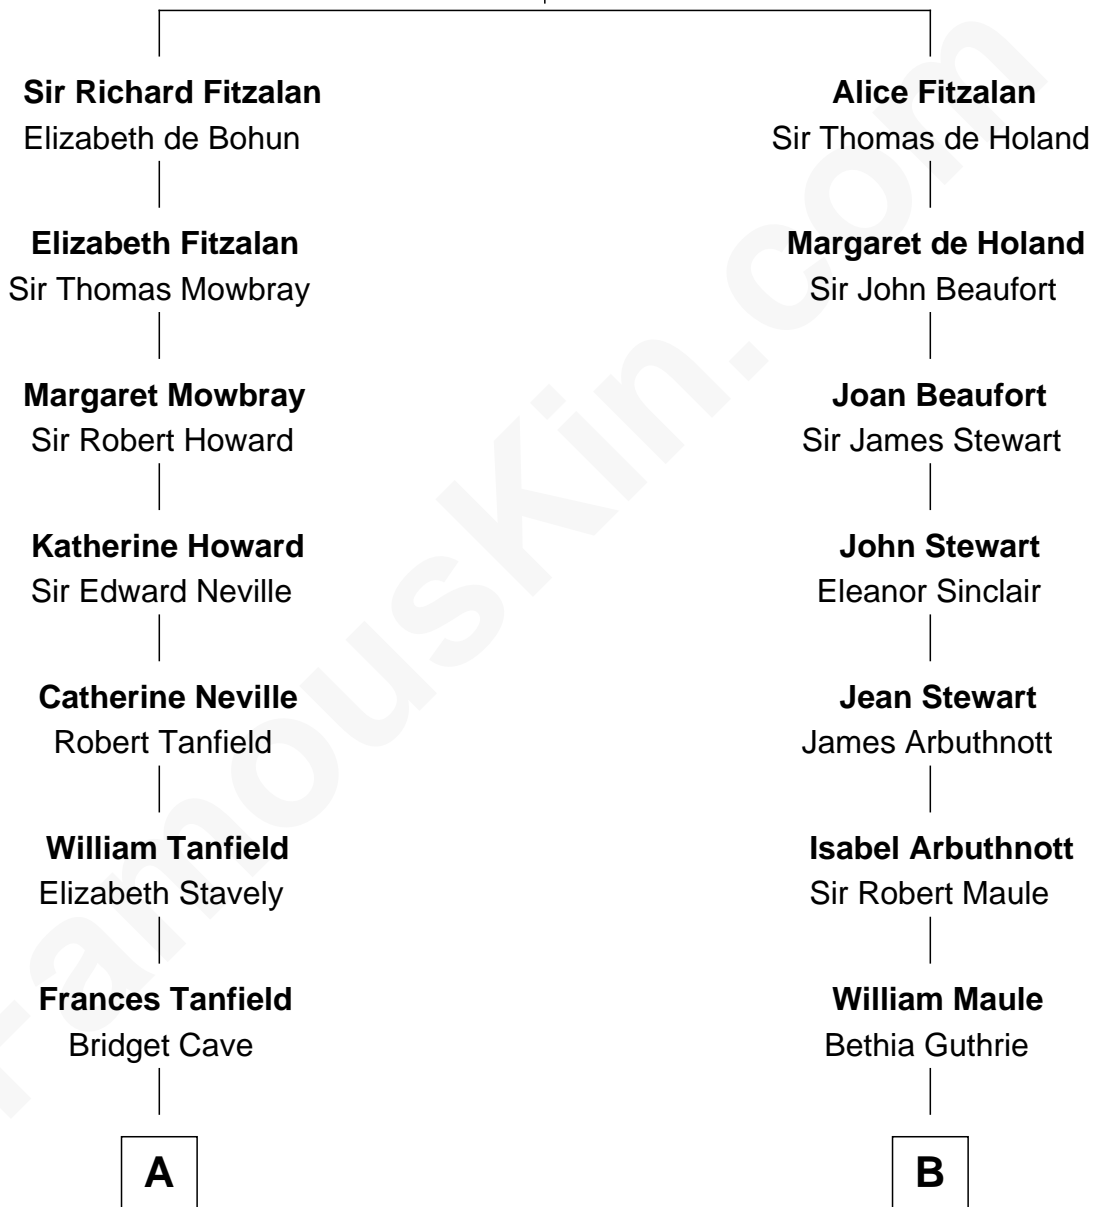

# FamousKin.com Relationship Chart of

**Edward Norton**

*Movie Actor*

15th cousin 6 times removed of

**Helen Keller**

*Author and Activist*

**Richard Fitzalan**  
Eleanor Plantagenet

**C**

George Moffett Harrison

Bettie Montgomery. Kent

Joseph Kent Harrison

Cornelia Long Somerville

Betty Kent Harrison

Edward Mower Norton

Edward Mower Norton

Lydia Robinson Rouse

Edward Norton

*Movie Actor*