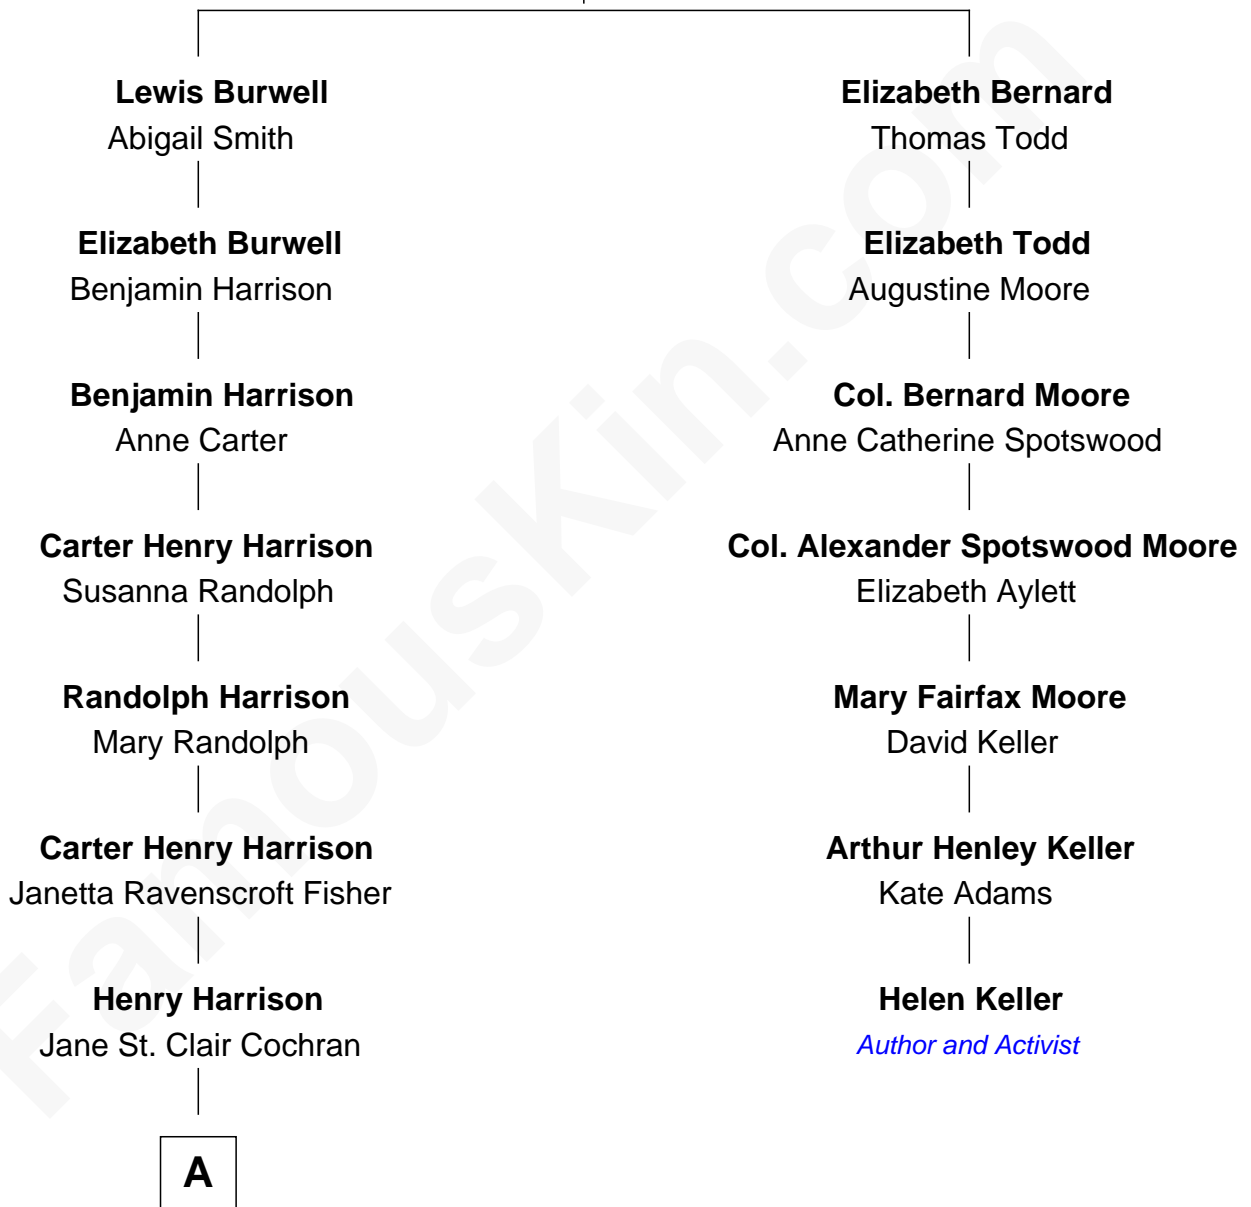

FamousKin.com Relationship Chart of

Edward Norton

Movie Actor

6th cousin 5 times removed of

Helen Keller

Author and Activist

Lucy Higginson

*with husband
Lewis Burwell*

*with husband
Col. William Bernard*

A

George Moffett Harrison

Bettie Montgomery. Kent

Joseph Kent Harrison

Cornelia Long Somerville

Betty Kent Harrison

Edward Mower Norton