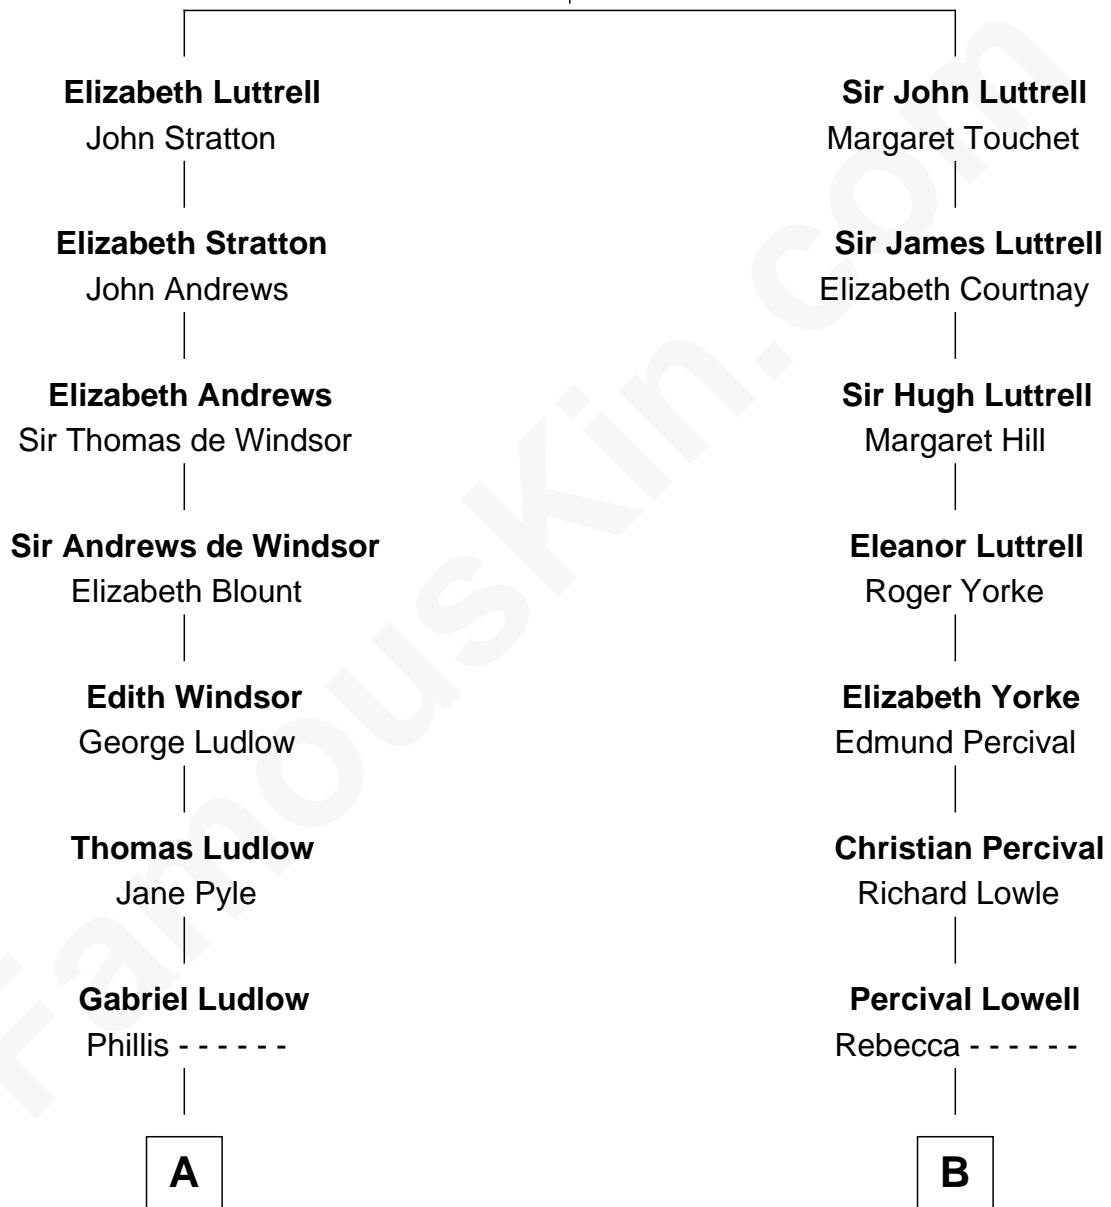

# FamousKin.com Relationship Chart of

**Edward Norton**

*Movie Actor*

16th cousin 2 times removed of

**Leverett Saltonstall**

*55th Governor of Massachusetts*

**Sir Hugh Luttrell**  
Catherine de Beaumont

**C**

Edward Mower Norton

Lydia Robinson Rouse

Edward Norton

*Movie Actor*

FamousKin.com