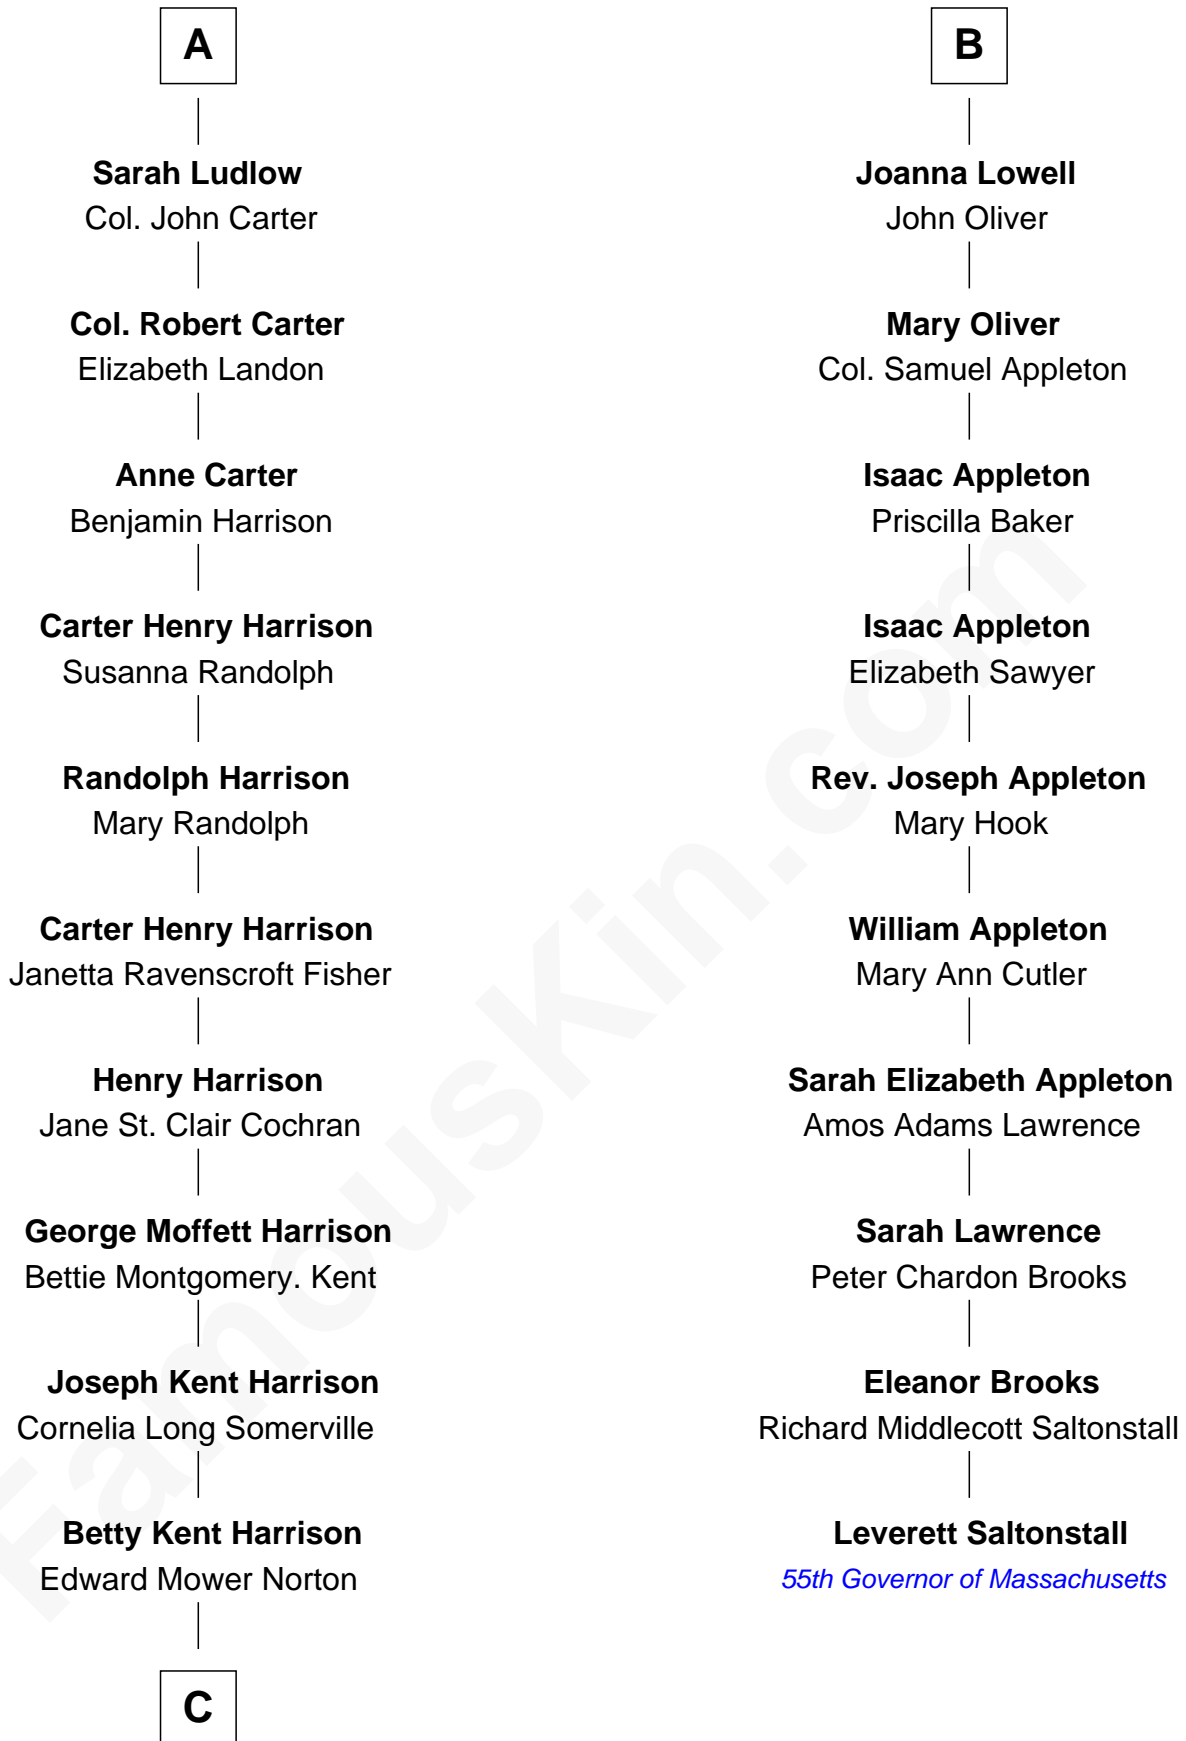

# FamousKin.com Relationship Chart of

**Edward Norton**

*Movie Actor*

16th cousin 2 times removed of

**Leverett Saltonstall**

*55th Governor of Massachusetts*

**Sir Hugh Luttrell**  
Catherine de Beaumont

**C**

Edward Mower Norton

Lydia Robinson Rouse

Edward Norton

*Movie Actor*

FamousKin.com