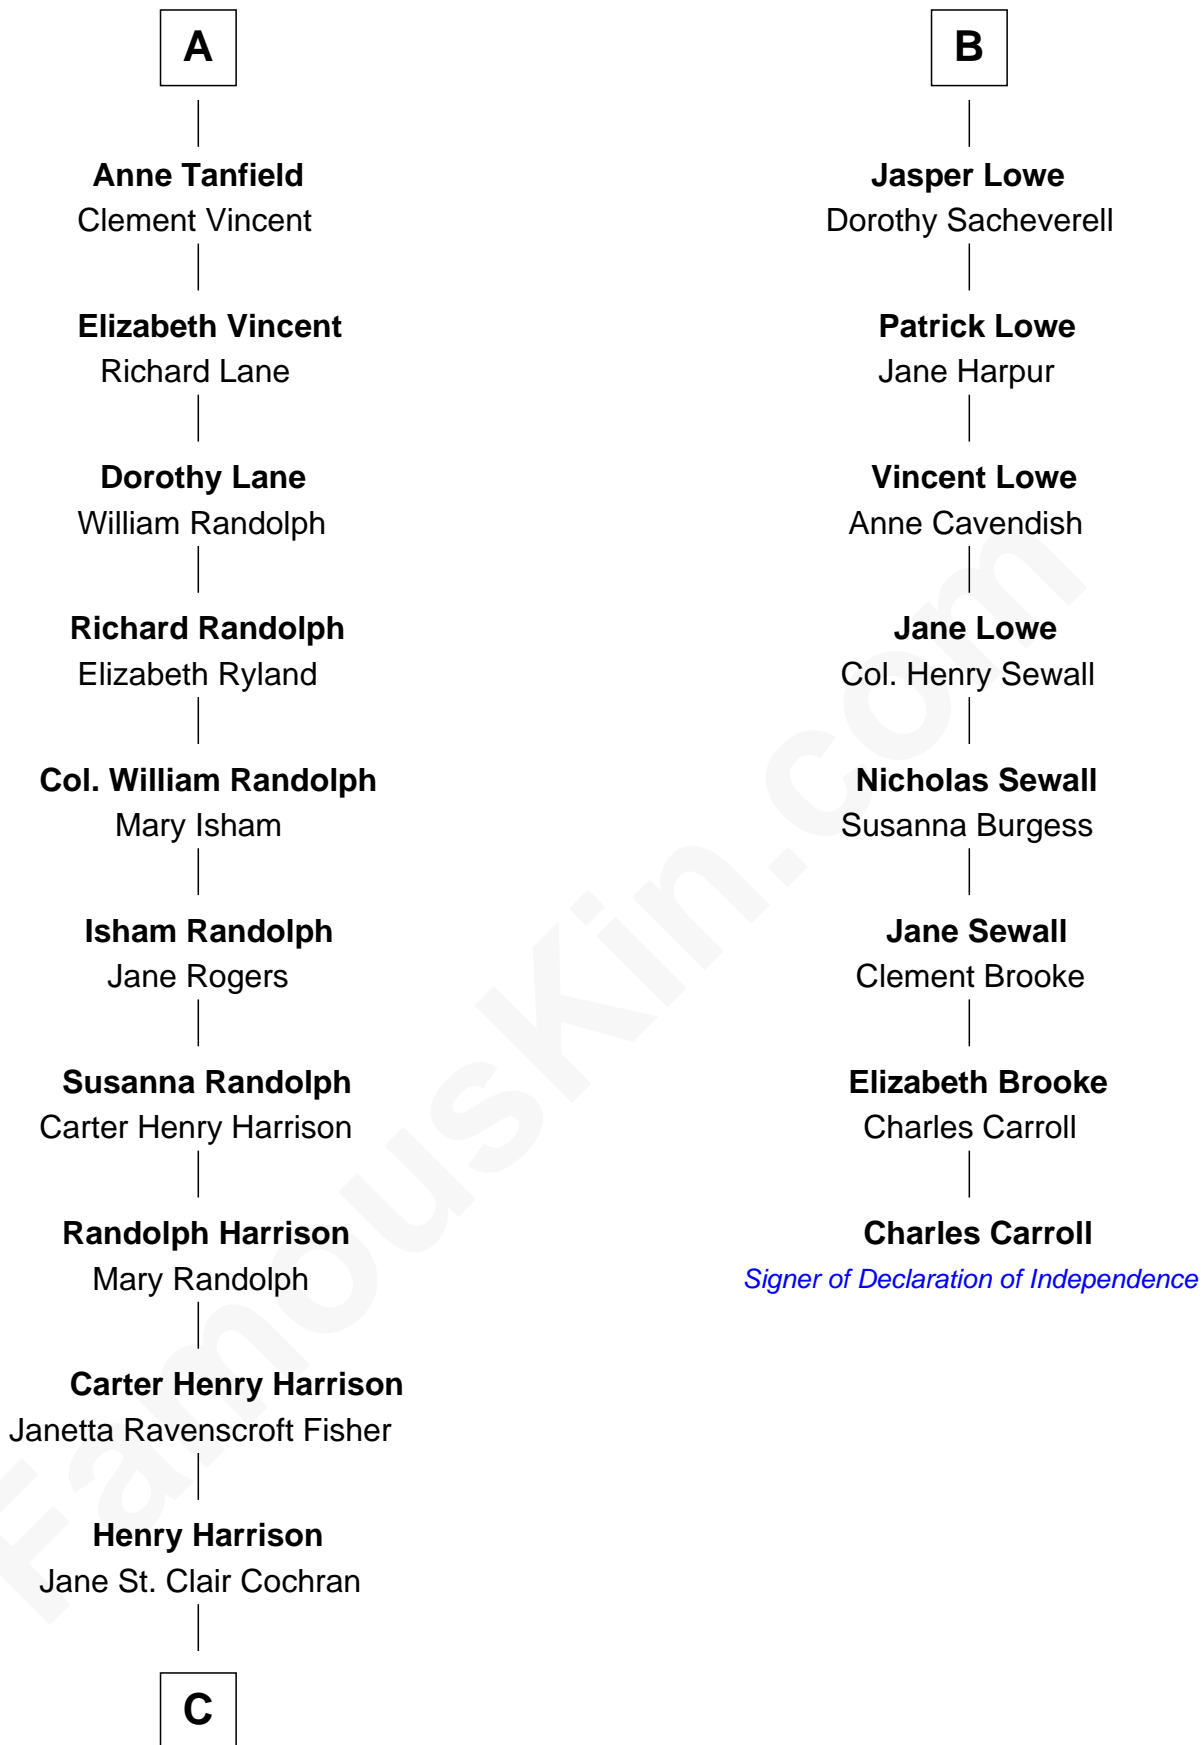

# FamousKin.com Relationship Chart of

**Edward Norton**

*Movie Actor*

14th cousin 7 times removed of

**Charles Carroll**

*Signer of the Declaration of Independence*

**Sir John Howard**

Alice de Bois

**Sir Robert Howard**

Margaret de Scales

**Sir John Howard**

Alice Tendring

**Sir Robert Howard**

Margaret Mowbray

**Katherine Howard**

Sir Edward Neville

Agnes Barlow

**Sir Thomas Cokayne**

Barbara FitzHerbert

**Jane Cokayne**

Vincent Lowe

**B**

**C**

George Moffett Harrison