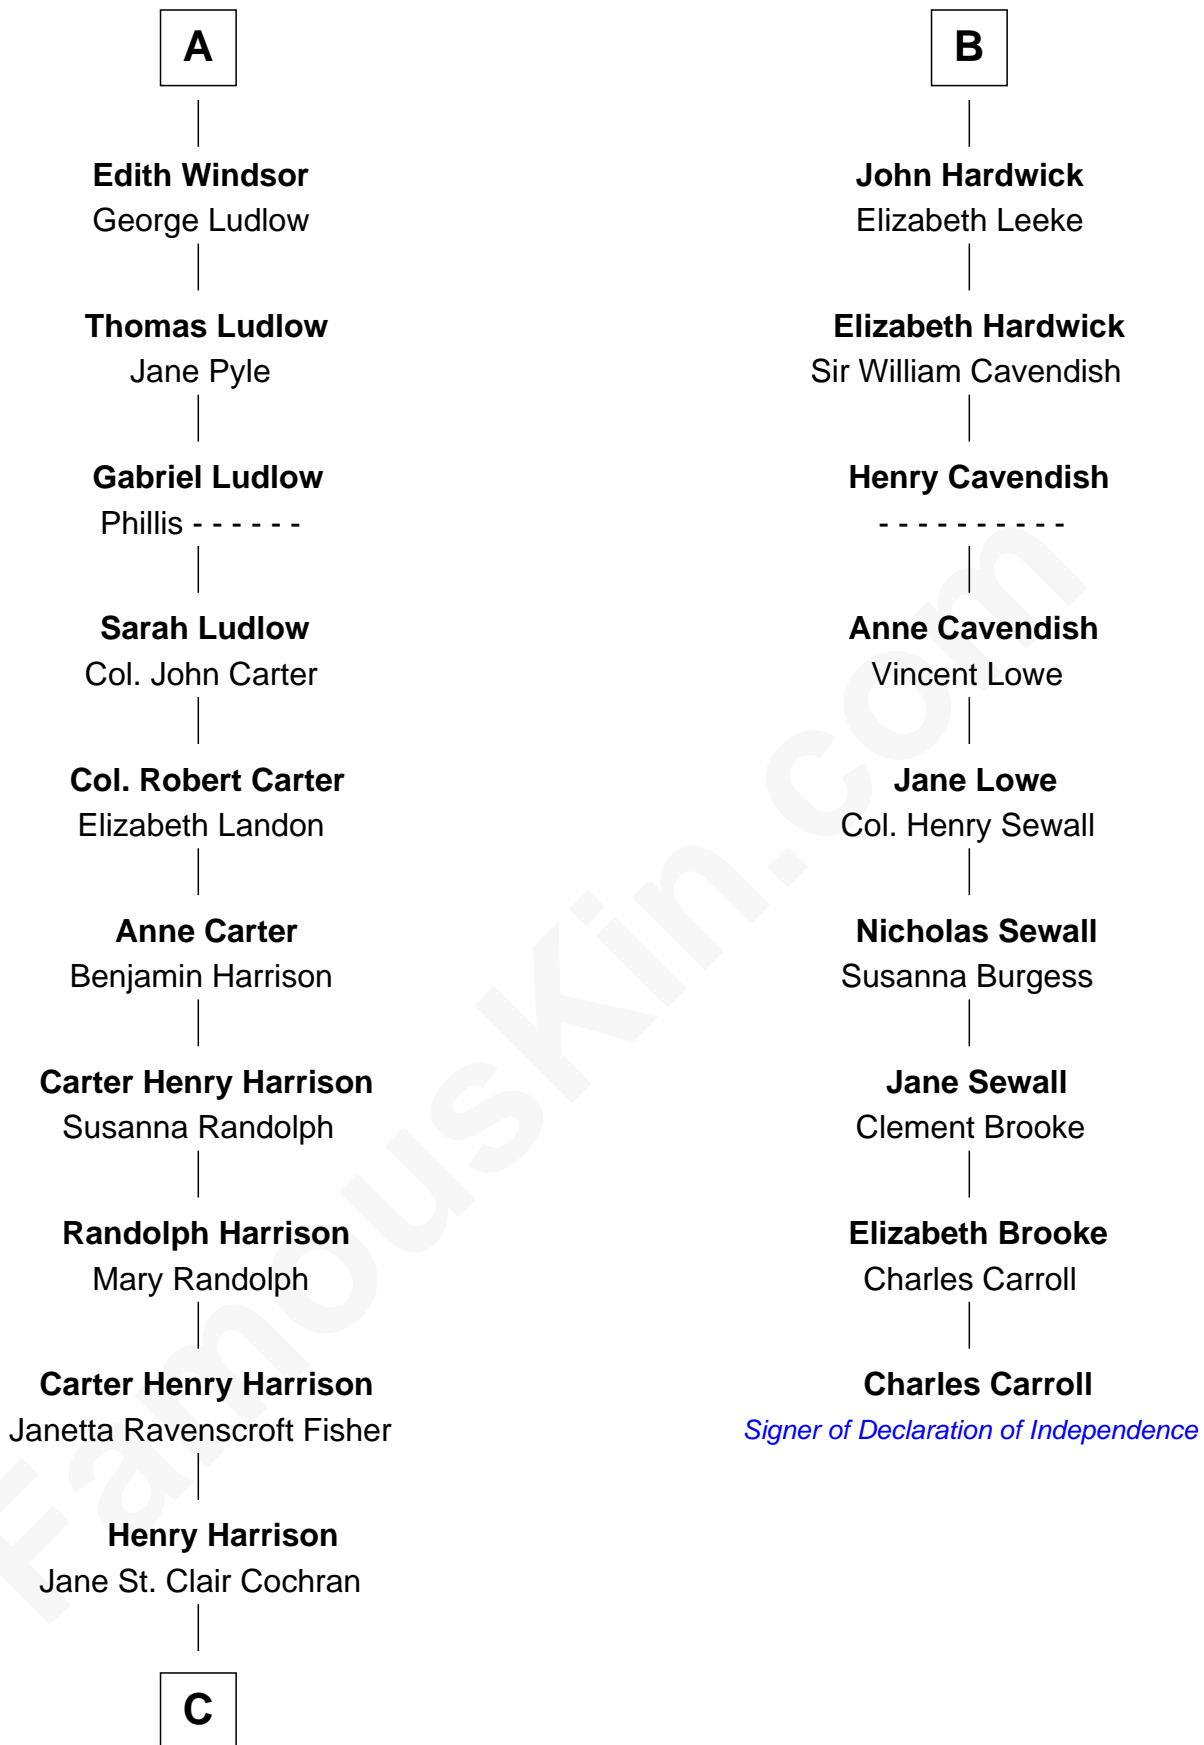

FamousKin.com Relationship Chart of

Edward Norton

Movie Actor

15th cousin 6 times removed of

Charles Carroll

Signer of the Declaration of Independence

Humphrey de Bohun

Elizabeth Plantagenet

C

George Moffett Harrison

Bettie Montgomery Kent

Joseph Kent Harrison

Cornelia Long Somerville

Betty Kent Harrison

Edward Mower Norton

Edward Mower Norton