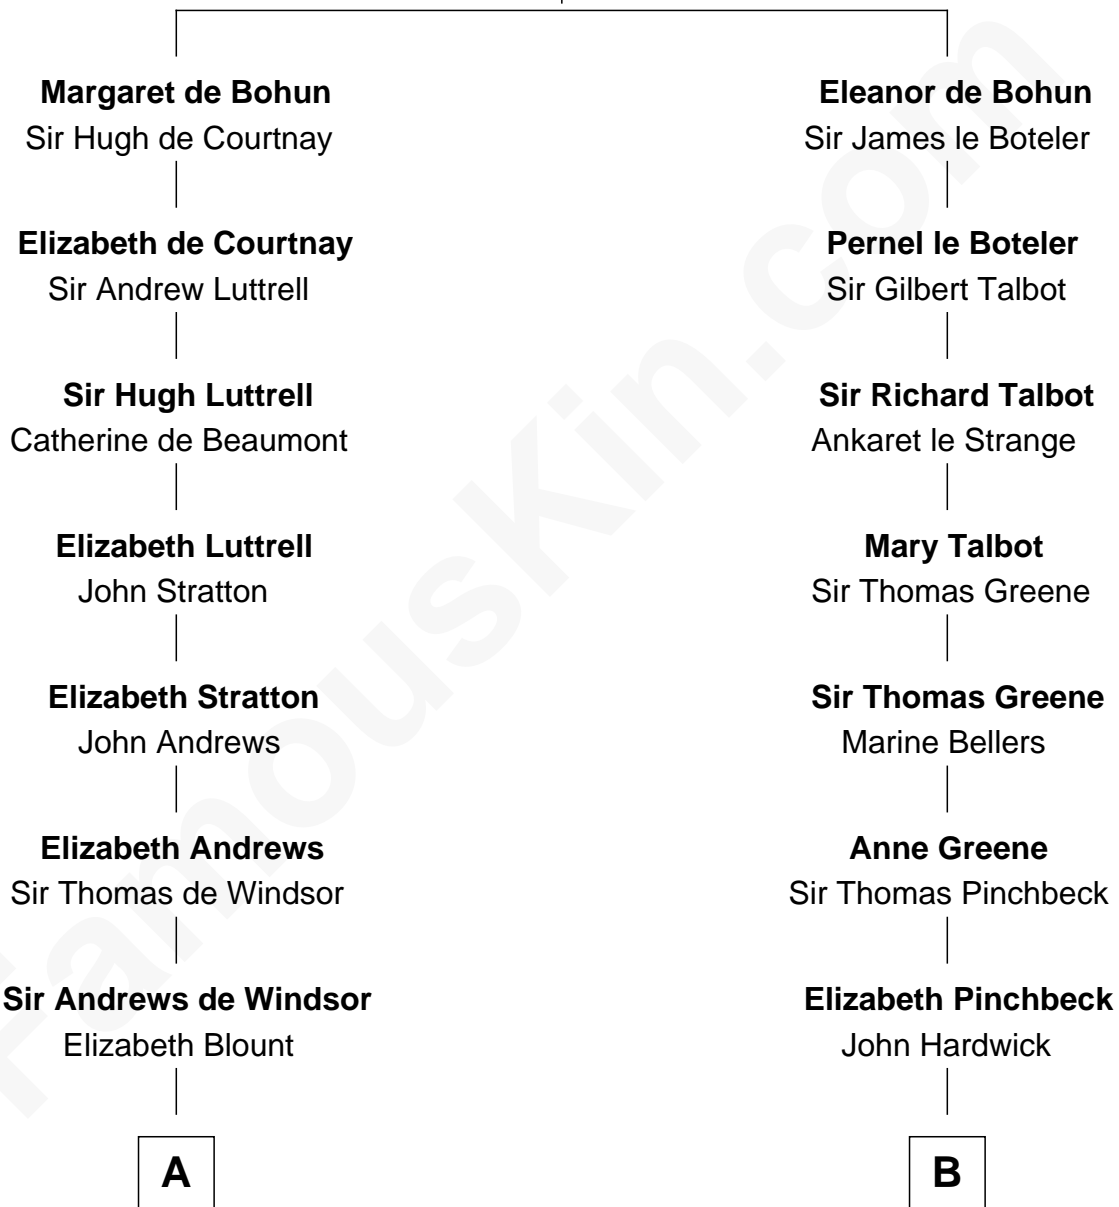

FamousKin.com Relationship Chart of

Edward Norton

Movie Actor

15th cousin 6 times removed of

Charles Carroll

Signer of the Declaration of Independence

Humphrey de Bohun

Elizabeth Plantagenet

C

George Moffett Harrison

Bettie Montgomery Kent

Joseph Kent Harrison

Cornelia Long Somerville

Betty Kent Harrison

Edward Mower Norton

Edward Mower Norton