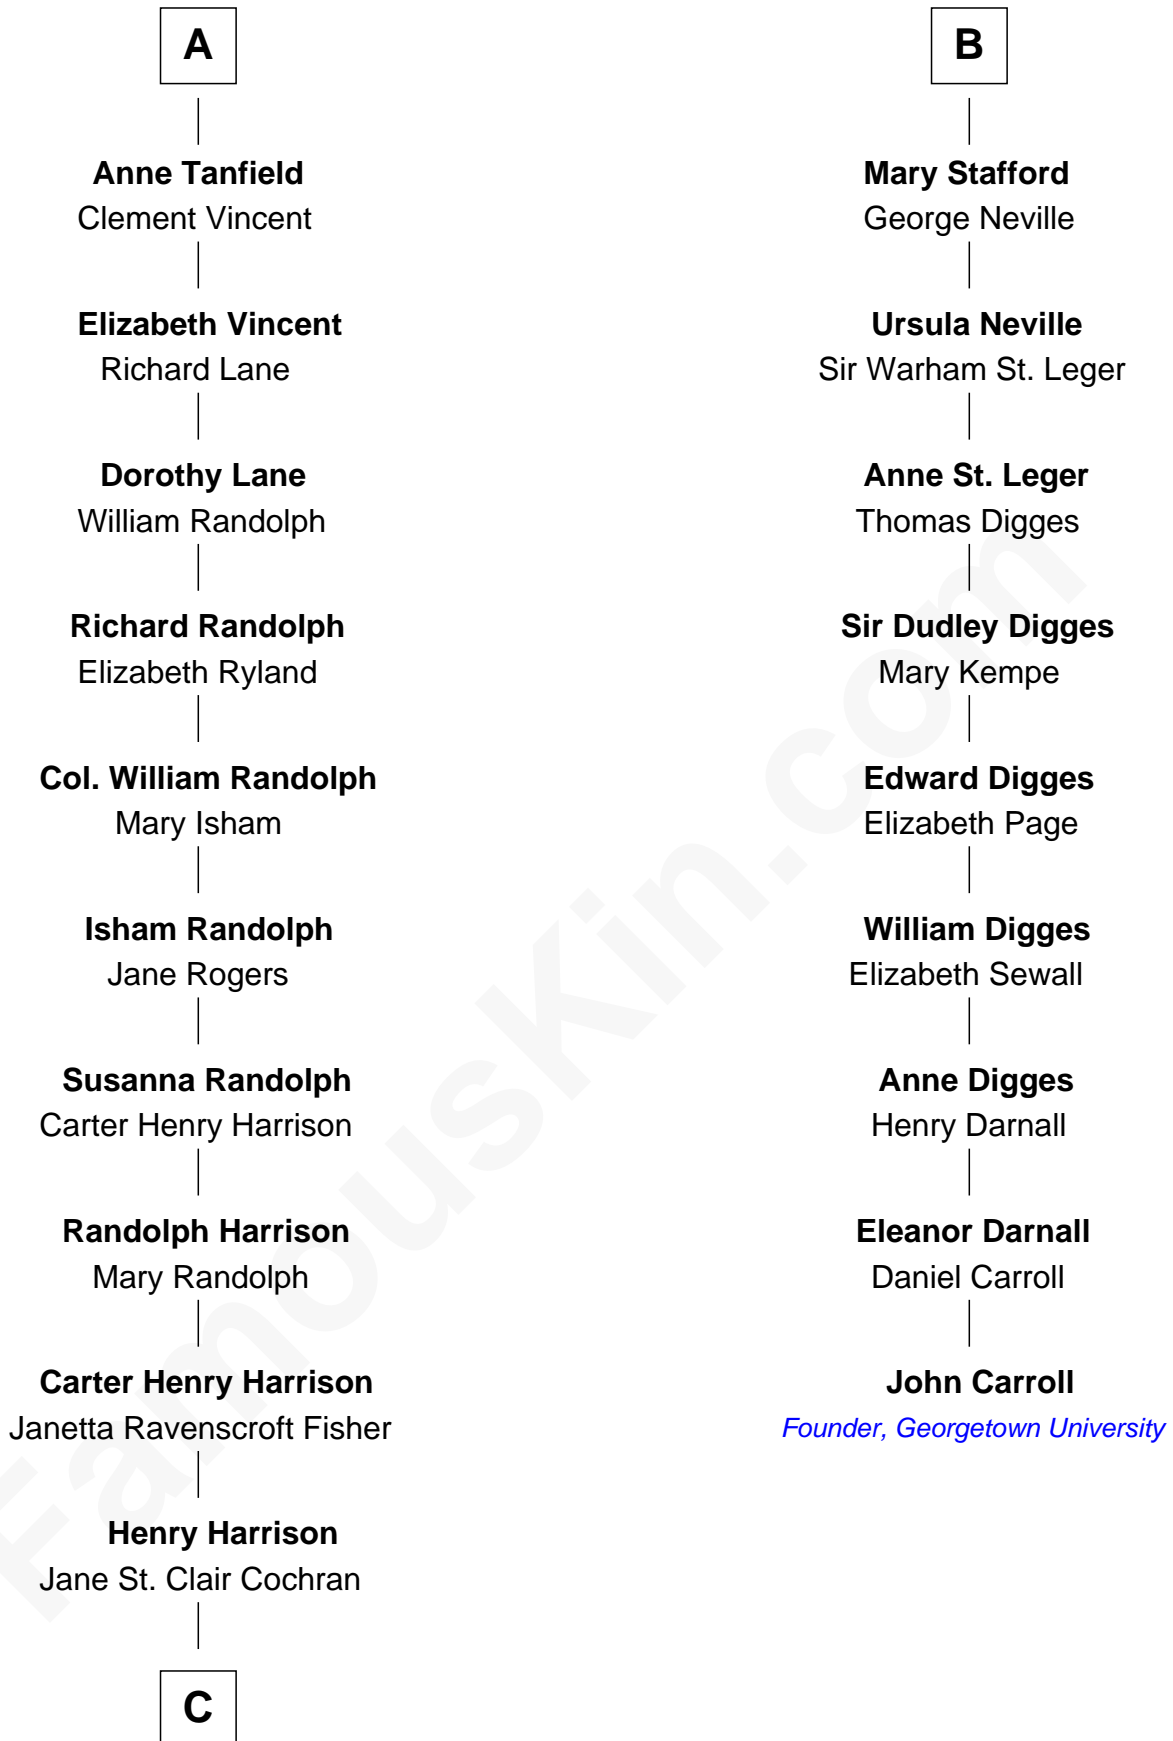

FamousKin.com Relationship Chart of

Edward Norton

Movie Actor

15th cousin 6 times removed of

John Carroll

Founder of Georgetown University

C

George Moffett Harrison

Bettie Montgomery. Kent

Joseph Kent Harrison

Cornelia Long Somerville

Betty Kent Harrison

Edward Mower Norton

Edward Mower Norton

Lydia Robinson Rouse

Edward Norton