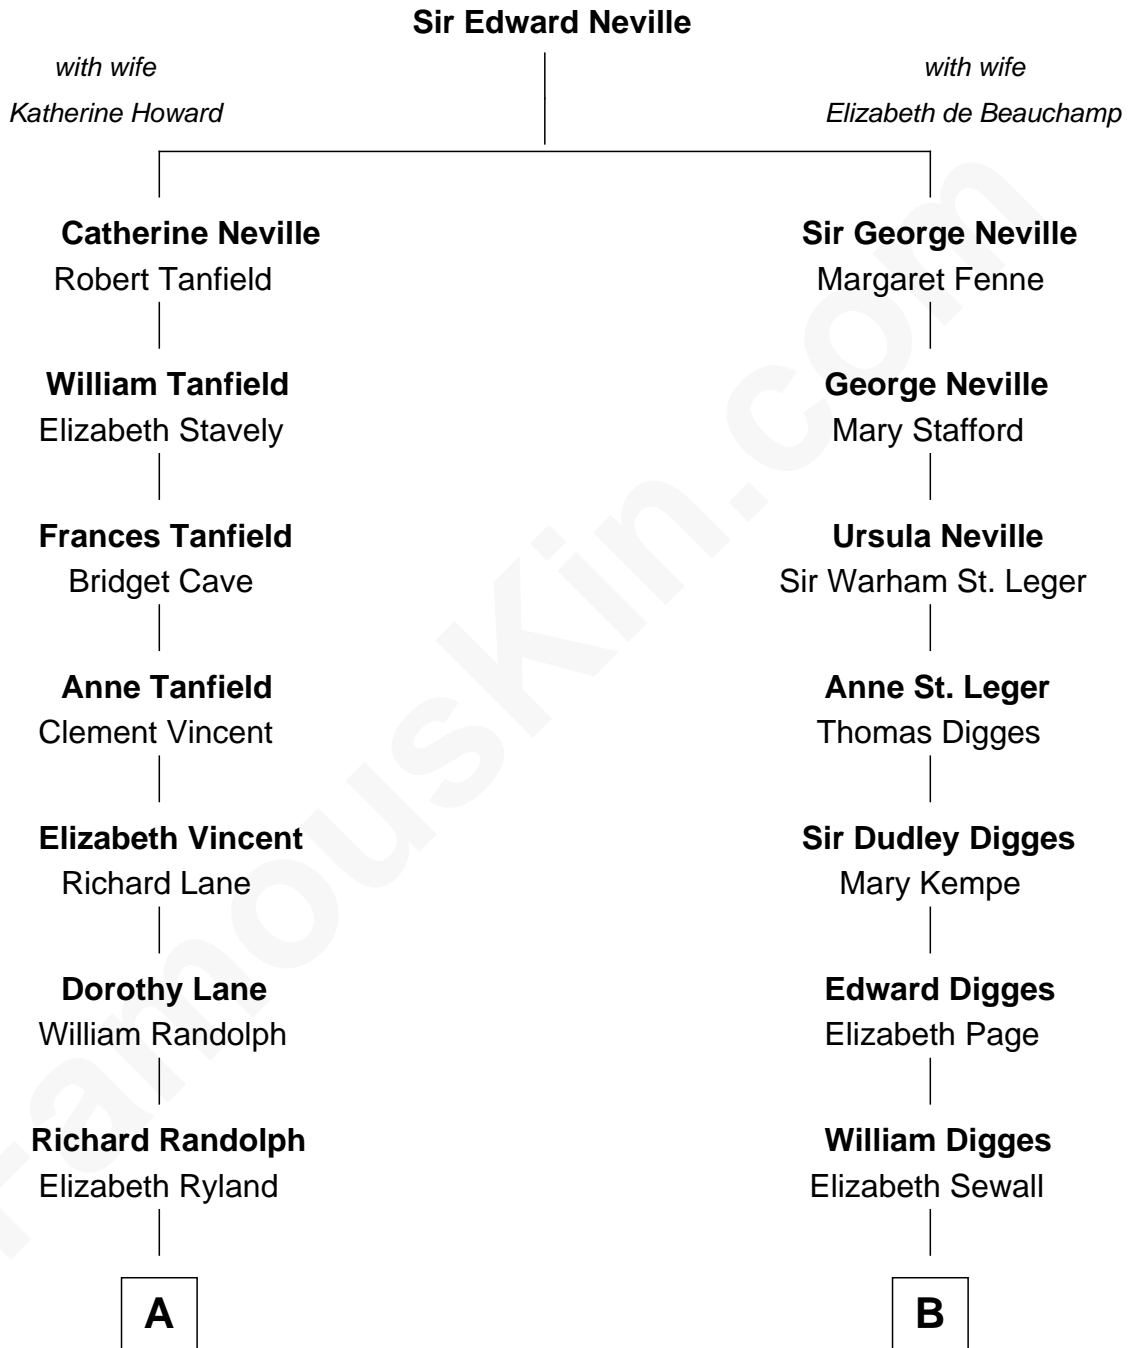

FamousKin.com Relationship Chart of

Edward Norton

Movie Actor

9th cousin 8 times removed of

John Carroll

Founder of Georgetown University

Edward Norton photo by [David Shankbone](#) (CC BY 3.0)