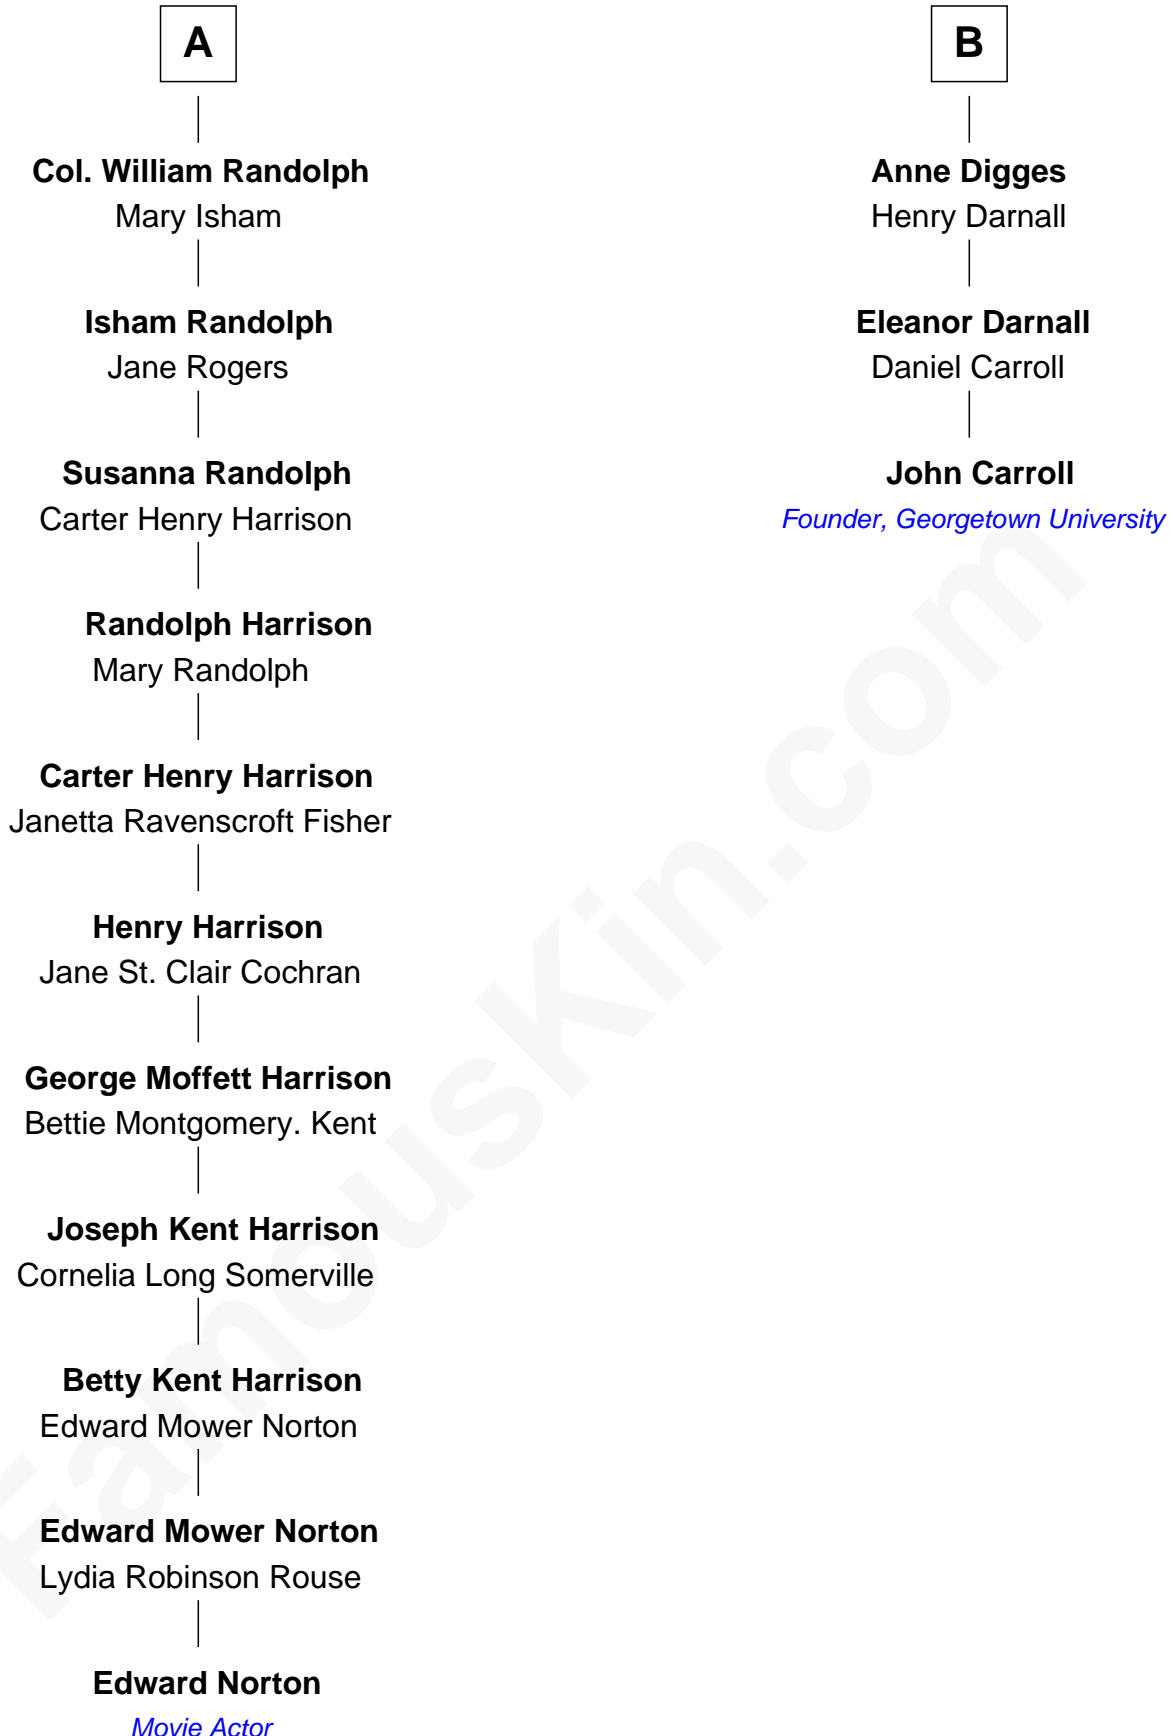

FamousKin.com Relationship Chart of

Edward Norton

Movie Actor

9th cousin 8 times removed of

John Carroll

Founder of Georgetown University

Edward Norton photo by [David Shankbone](#) (CC BY 3.0)