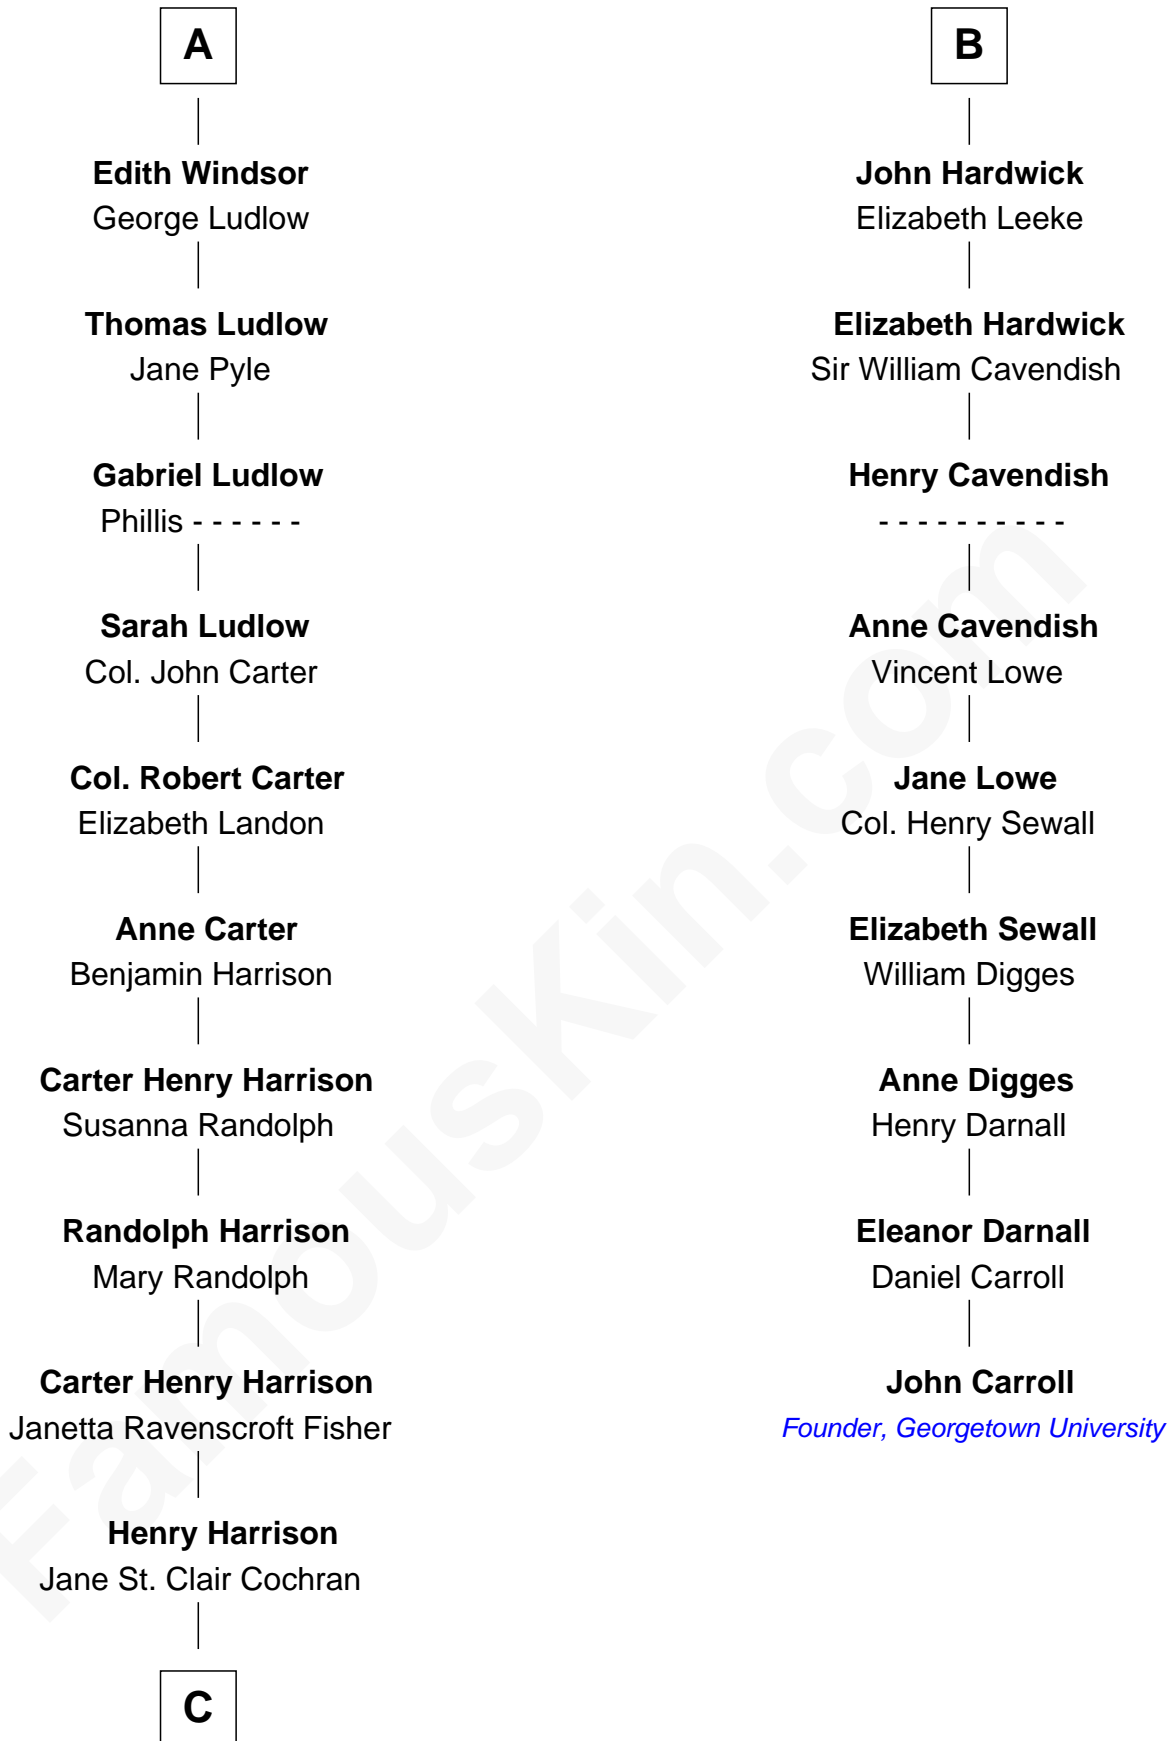

FamousKin.com Relationship Chart of

Edward Norton

Movie Actor

15th cousin 6 times removed of

John Carroll

Founder of Georgetown University

Humphrey de Bohun

Elizabeth Plantagenet

C

George Moffett Harrison

Bettie Montgomery. Kent

Joseph Kent Harrison

Cornelia Long Somerville

Betty Kent Harrison

Edward Mower Norton

Edward Mower Norton

Lydia Robinson Rouse

Edward Norton

Movie Actor

FamousKin.com