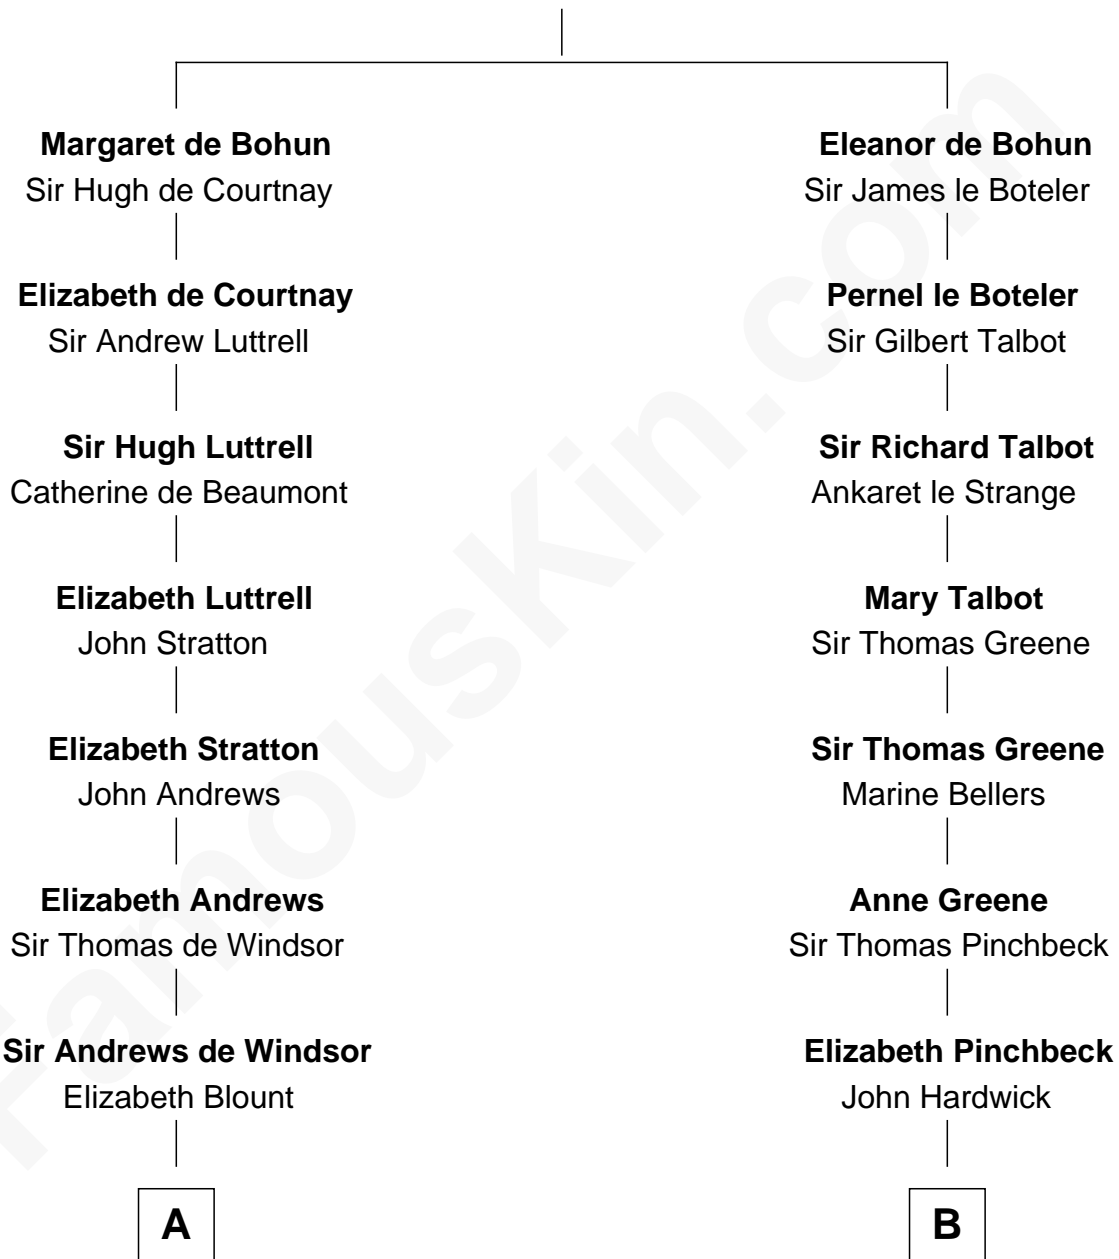

FamousKin.com Relationship Chart of

Edward Norton

Movie Actor

15th cousin 6 times removed of

John Carroll

Founder of Georgetown University

Humphrey de Bohun

Elizabeth Plantagenet

C

George Moffett Harrison

Bettie Montgomery. Kent

Joseph Kent Harrison

Cornelia Long Somerville

Betty Kent Harrison

Edward Mower Norton

Edward Mower Norton