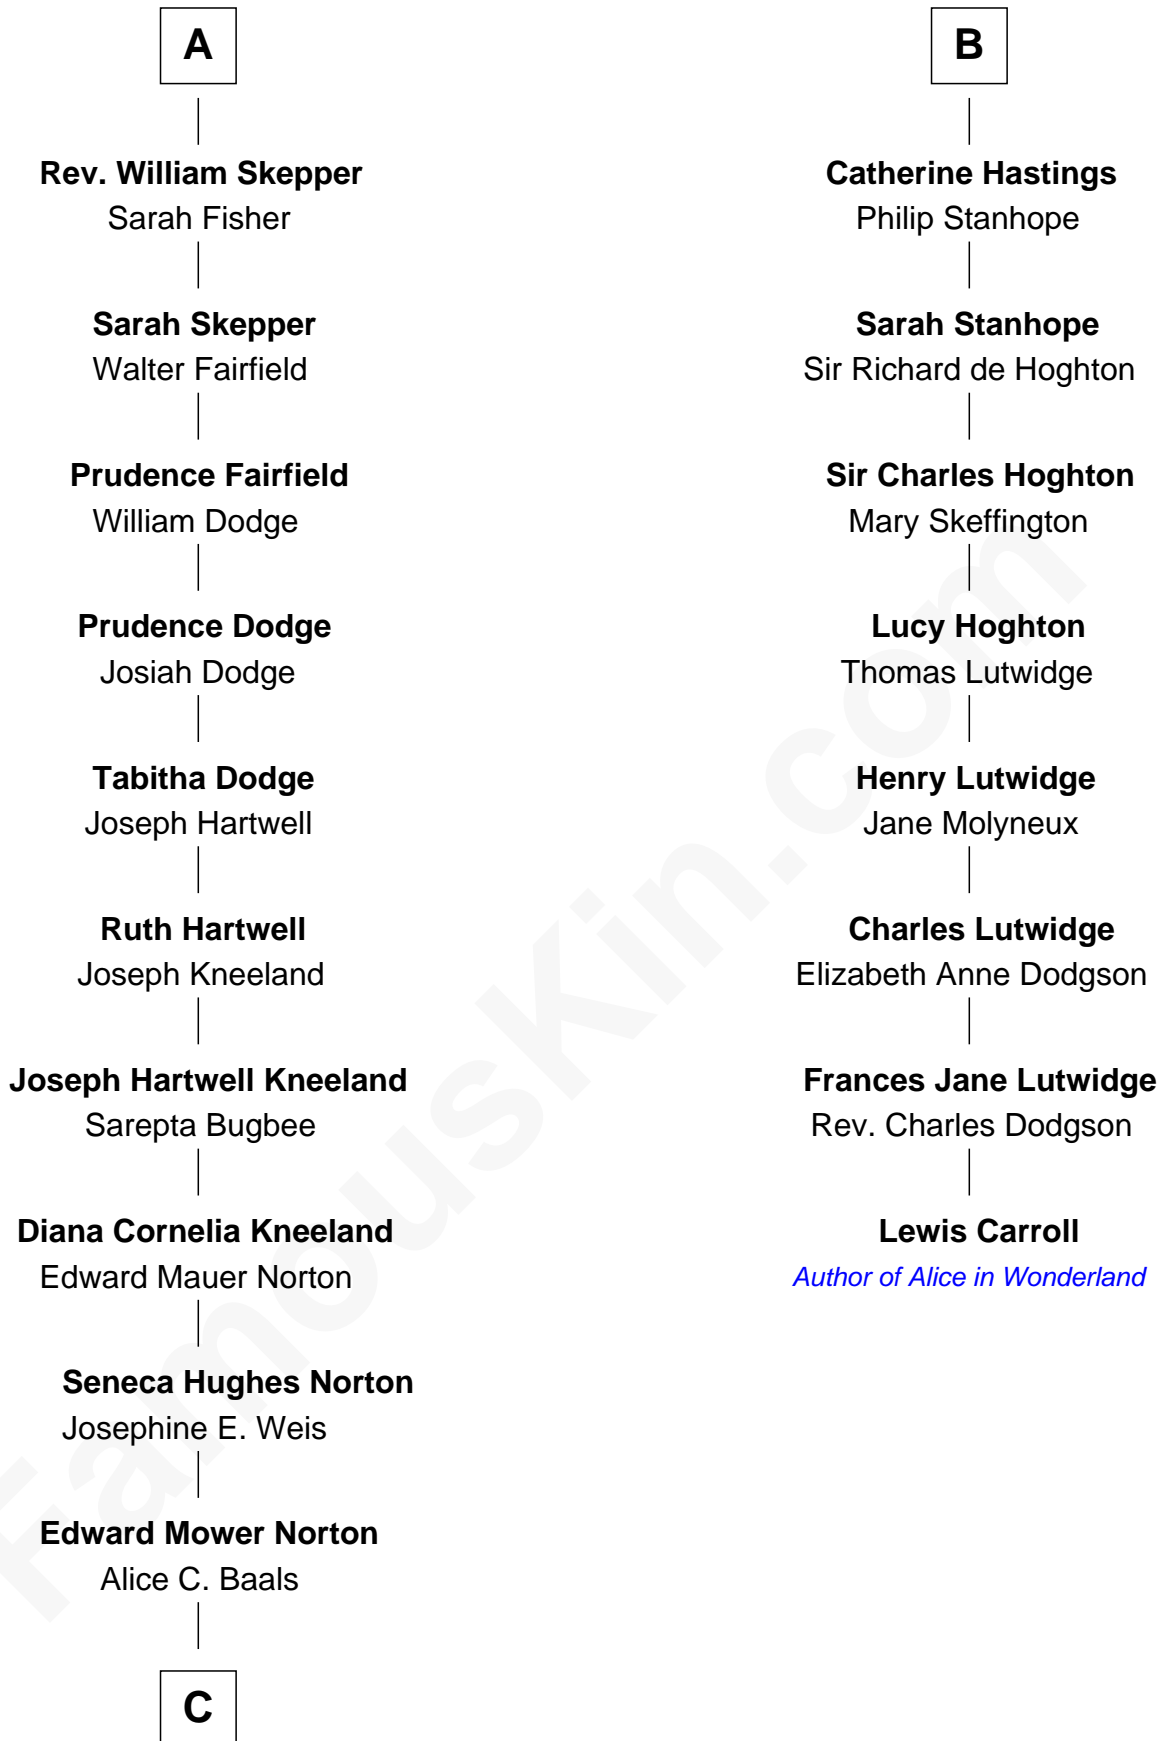

FamousKin.com Relationship Chart of

Edward Norton

Movie Actor

14th cousin 5 times removed of

Lewis Carroll

Author of Alice in Wonderland

Sir Henry Percy
Elizabeth Mortimer

C

Edward Mower Norton

Betty Kent Harrison

Edward Mower Norton

Lydia Robinson Rouse

Edward Norton

Movie Actor

FamousKin.com