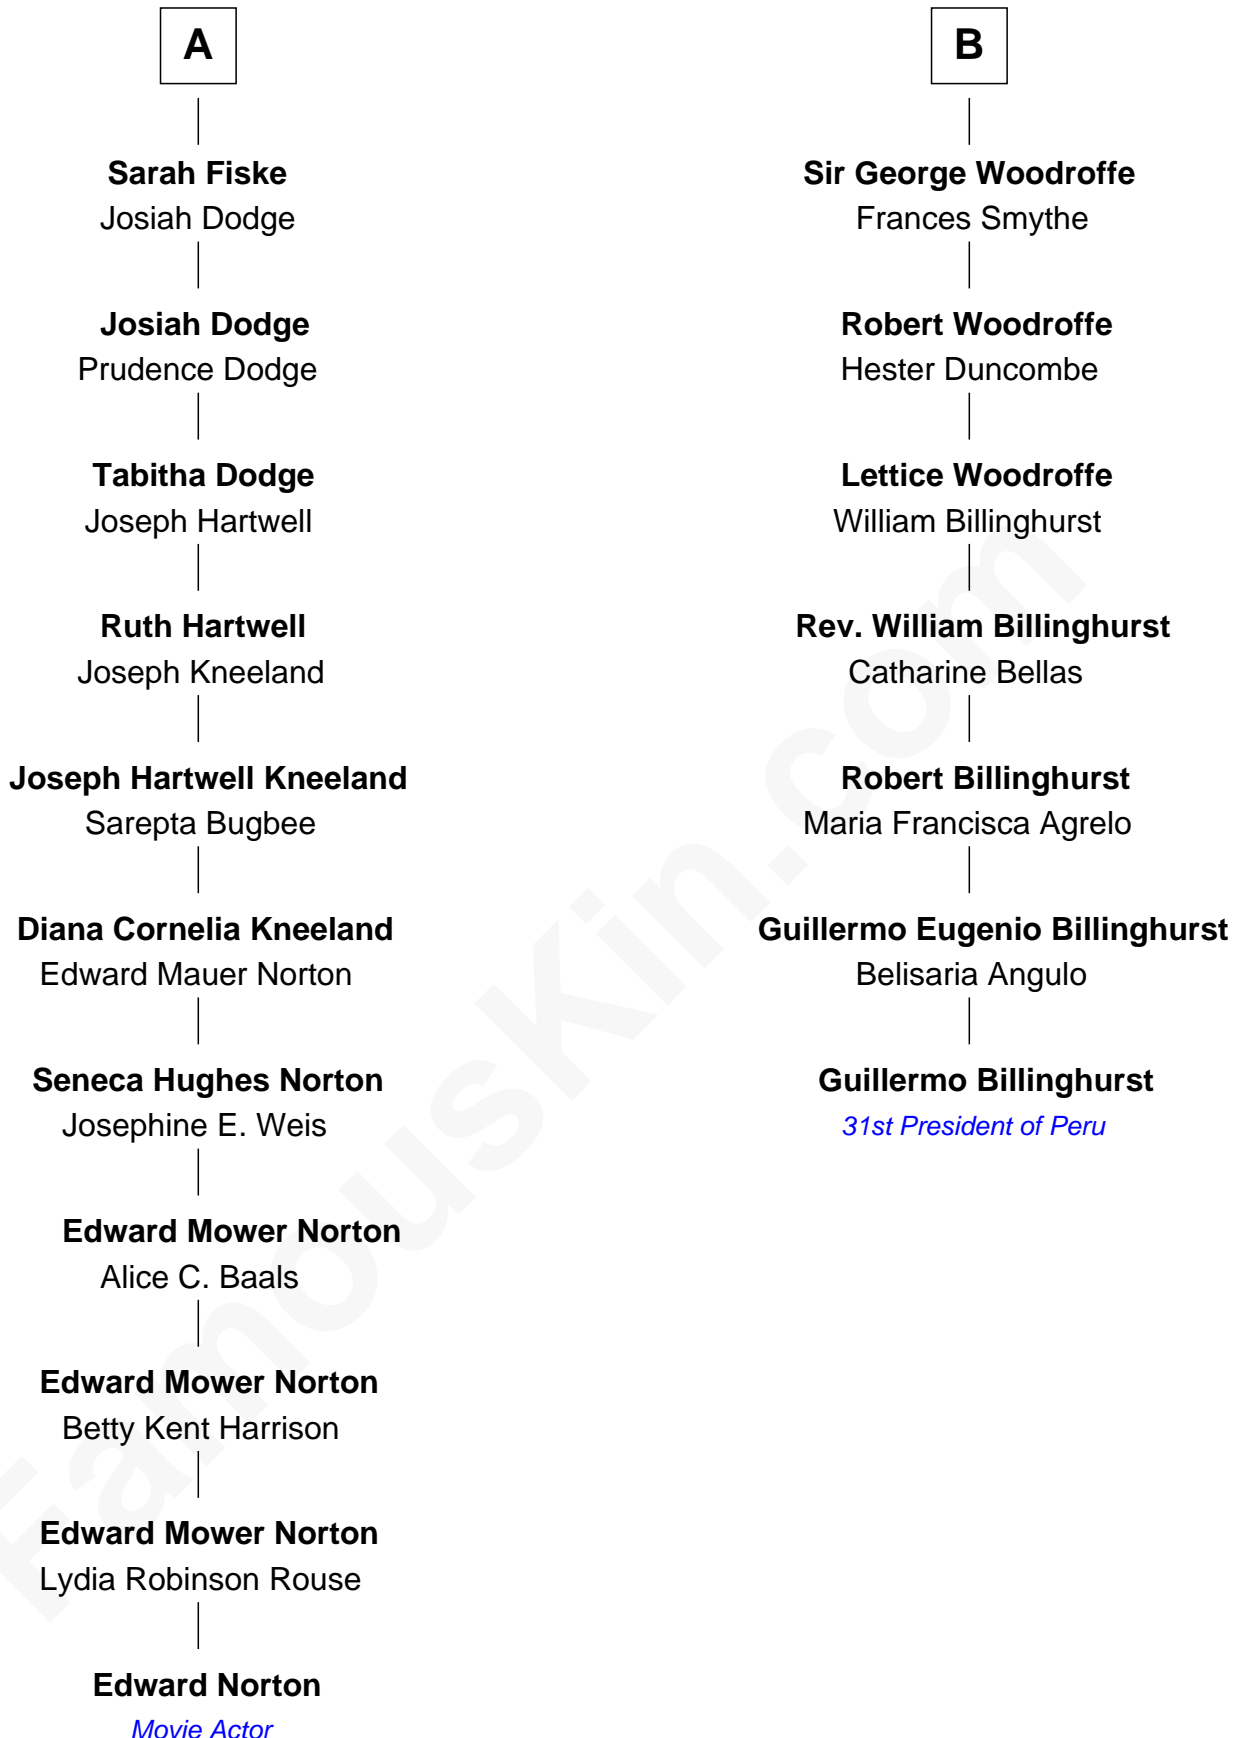

FamousKin.com Relationship Chart of

Edward Norton

Movie Actor

13th cousin 4 times removed of

Guillermo Billinghurst

31st President of Peru

Robert White

Alice - - - - -

Edward Norton photo by [David Shankbone](#) (CC BY 3.0)