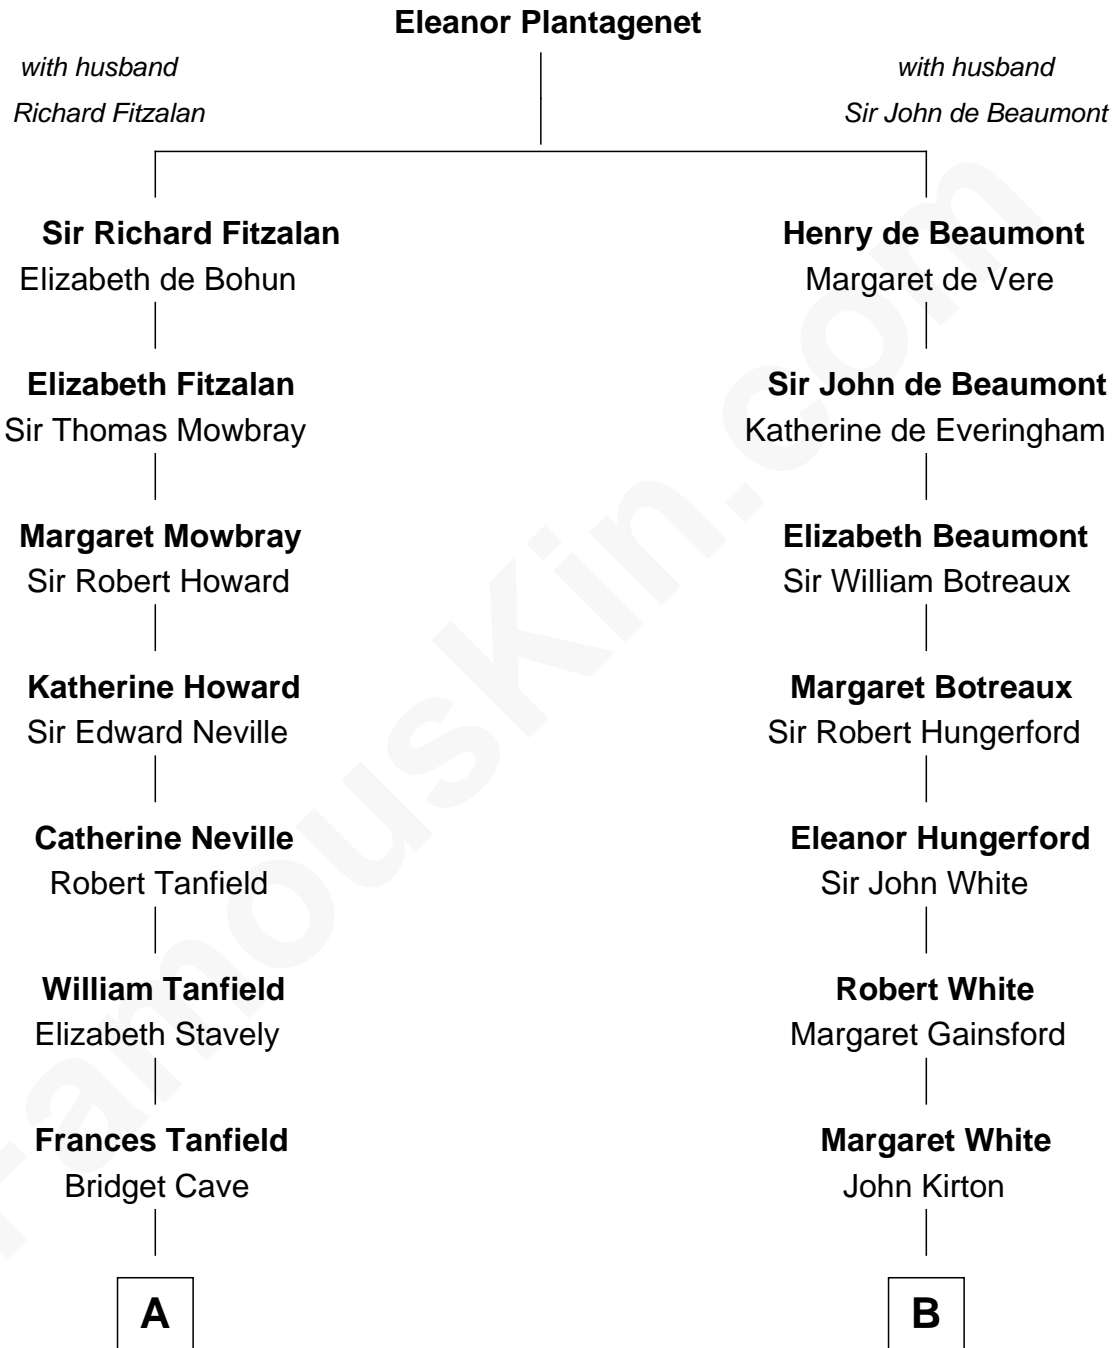

FamousKin.com Relationship Chart of

Edward Norton

Movie Actor

17th cousin 4 times removed of

Guillermo Billinghurst

31st President of Peru

C

George Moffett Harrison

Bettie Montgomery. Kent

Joseph Kent Harrison

Cornelia Long Somerville

Betty Kent Harrison

Edward Mower Norton

Edward Mower Norton

Lydia Robinson Rouse

Edward Norton