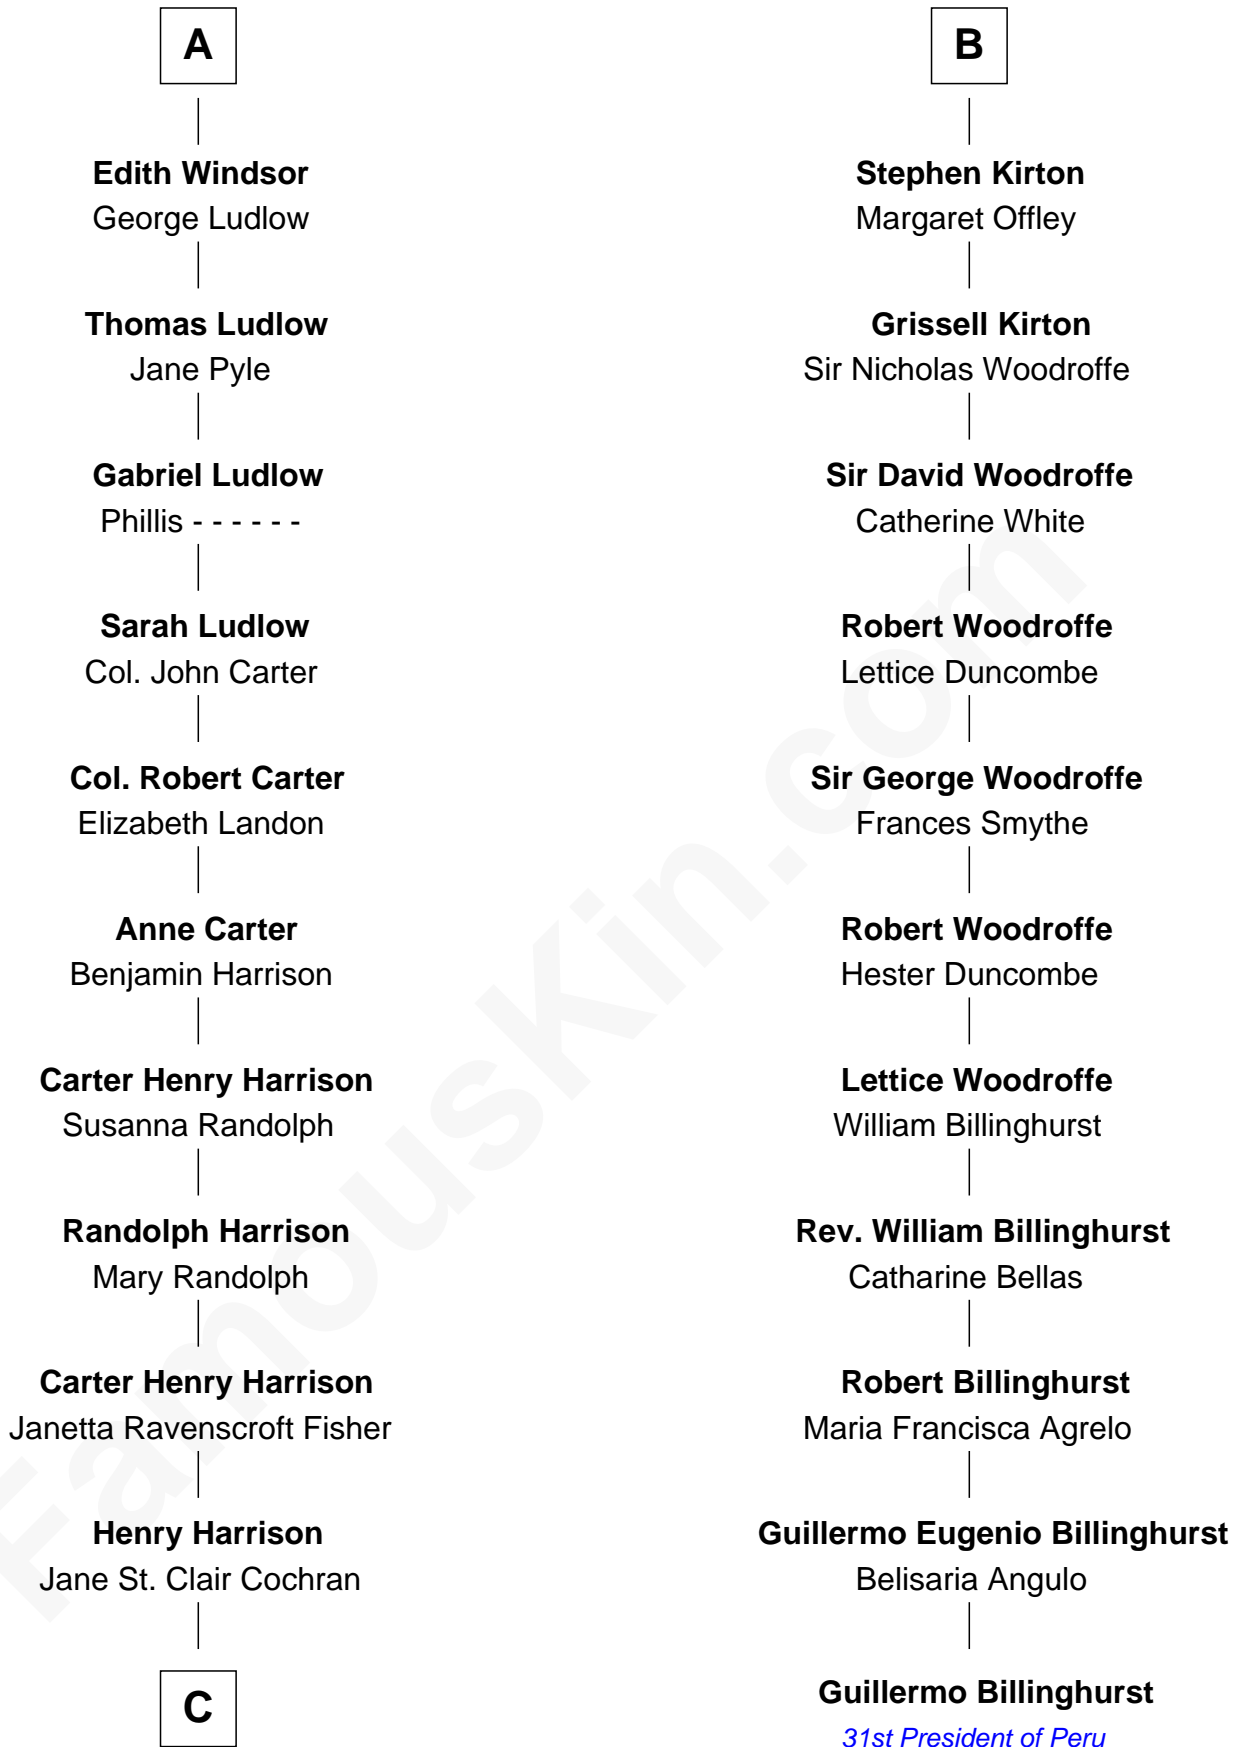

FamousKin.com Relationship Chart of

Edward Norton

Movie Actor

17th cousin 4 times removed of

Guillermo Billinghurst

31st President of Peru

Sir Hugh de Courtenay

Agnes de St. John

Muriel de Moels

Margaret Courtenay

Thomas Peverell

Katherine Peverell

Sir Walter Hungerford

Sir Robert Hungerford

Margaret Botreaux

Eleanor Hungerford

Sir John White

Robert White

Margaret Gainsford

Margaret White

John Kirton

B

C

George Moffett Harrison

Bettie Montgomery. Kent

Joseph Kent Harrison

Cornelia Long Somerville

Betty Kent Harrison

Edward Mower Norton

Edward Mower Norton

Lydia Robinson Rouse

Edward Norton