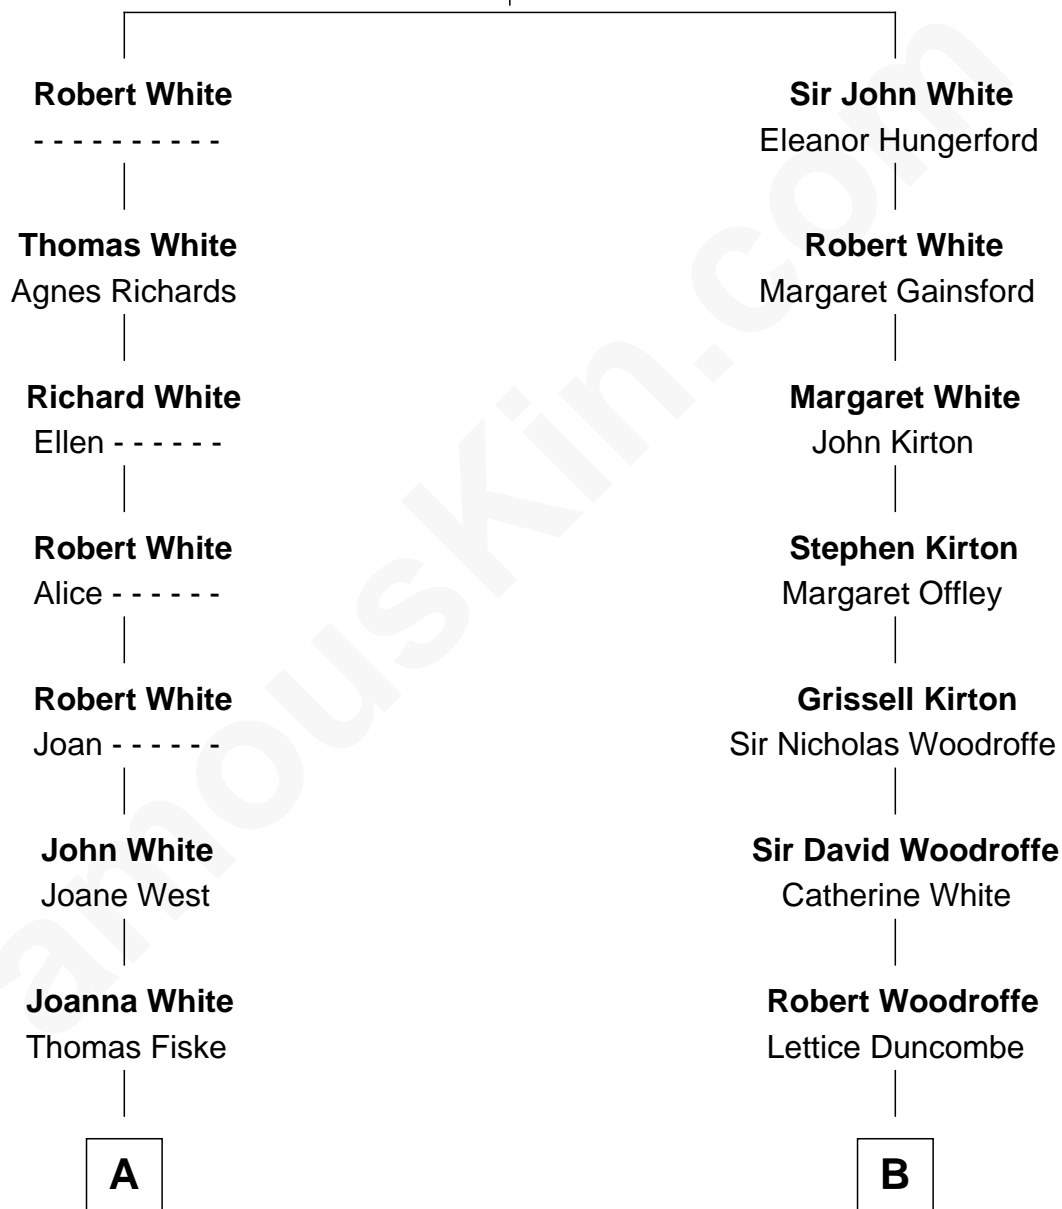

FamousKin.com Relationship Chart of

Edward Norton

Movie Actor

17th cousin of

Luciana Pedraza

Argentine Movie Actress

Robert White

Alice - - - - -

Edward Norton photo by [David Shankbone](#) (CC BY 3.0)