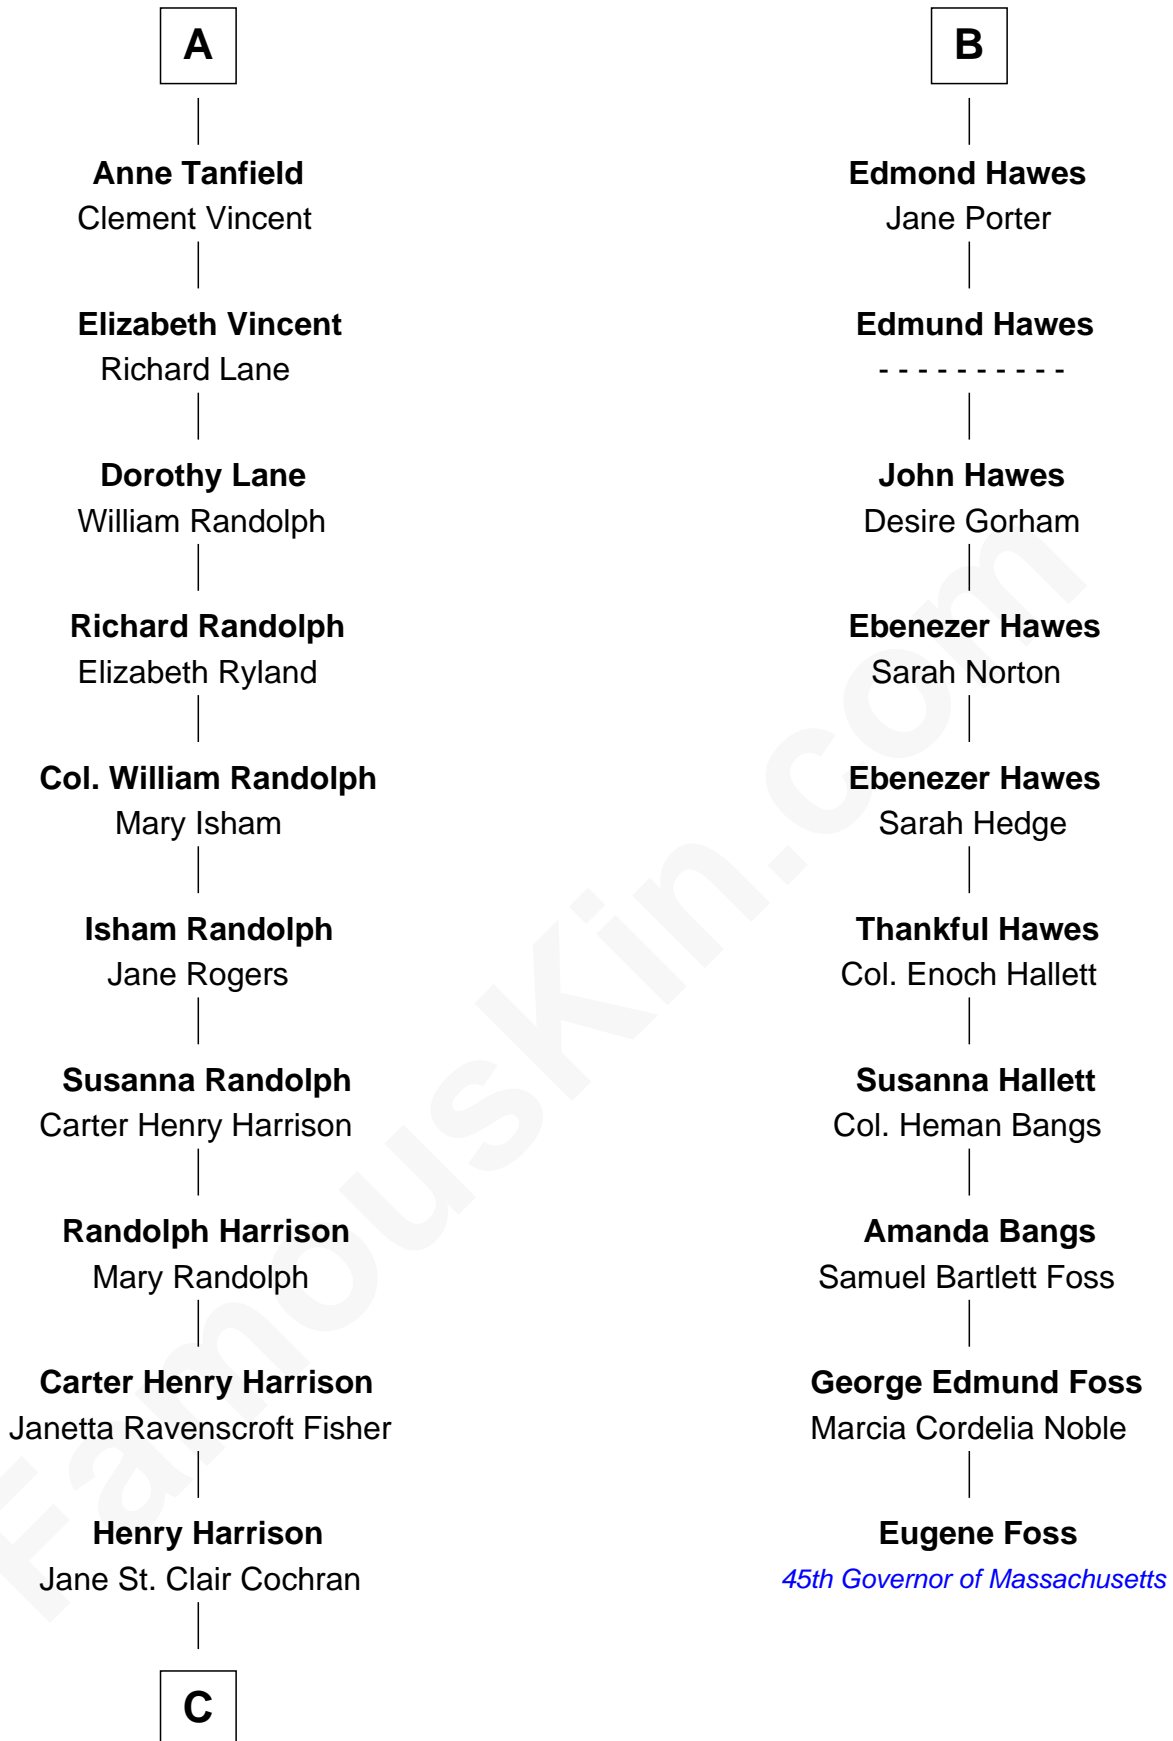

FamousKin.com Relationship Chart of

Edward Norton

Movie Actor

16th cousin 5 times removed of

Eugene Foss

45th Governor of Massachusetts

Sir John Howard

Alice de Bois

Sir Robert Howard

Margaret de Scales

Sir John Howard

Alice Tendring

Sir Robert Howard

Margaret Mowbray

Katherine Howard

Sir Edward Neville

Katherine Lampeck

Elizabeth Brome

Thomas Hawes

William Hawes

Ursula Colles

B

C

George Moffett Harrison

Bettie Montgomery. Kent

Joseph Kent Harrison

Cornelia Long Somerville

Betty Kent Harrison

Edward Mower Norton

Edward Mower Norton

Lydia Robinson Rouse

Edward Norton