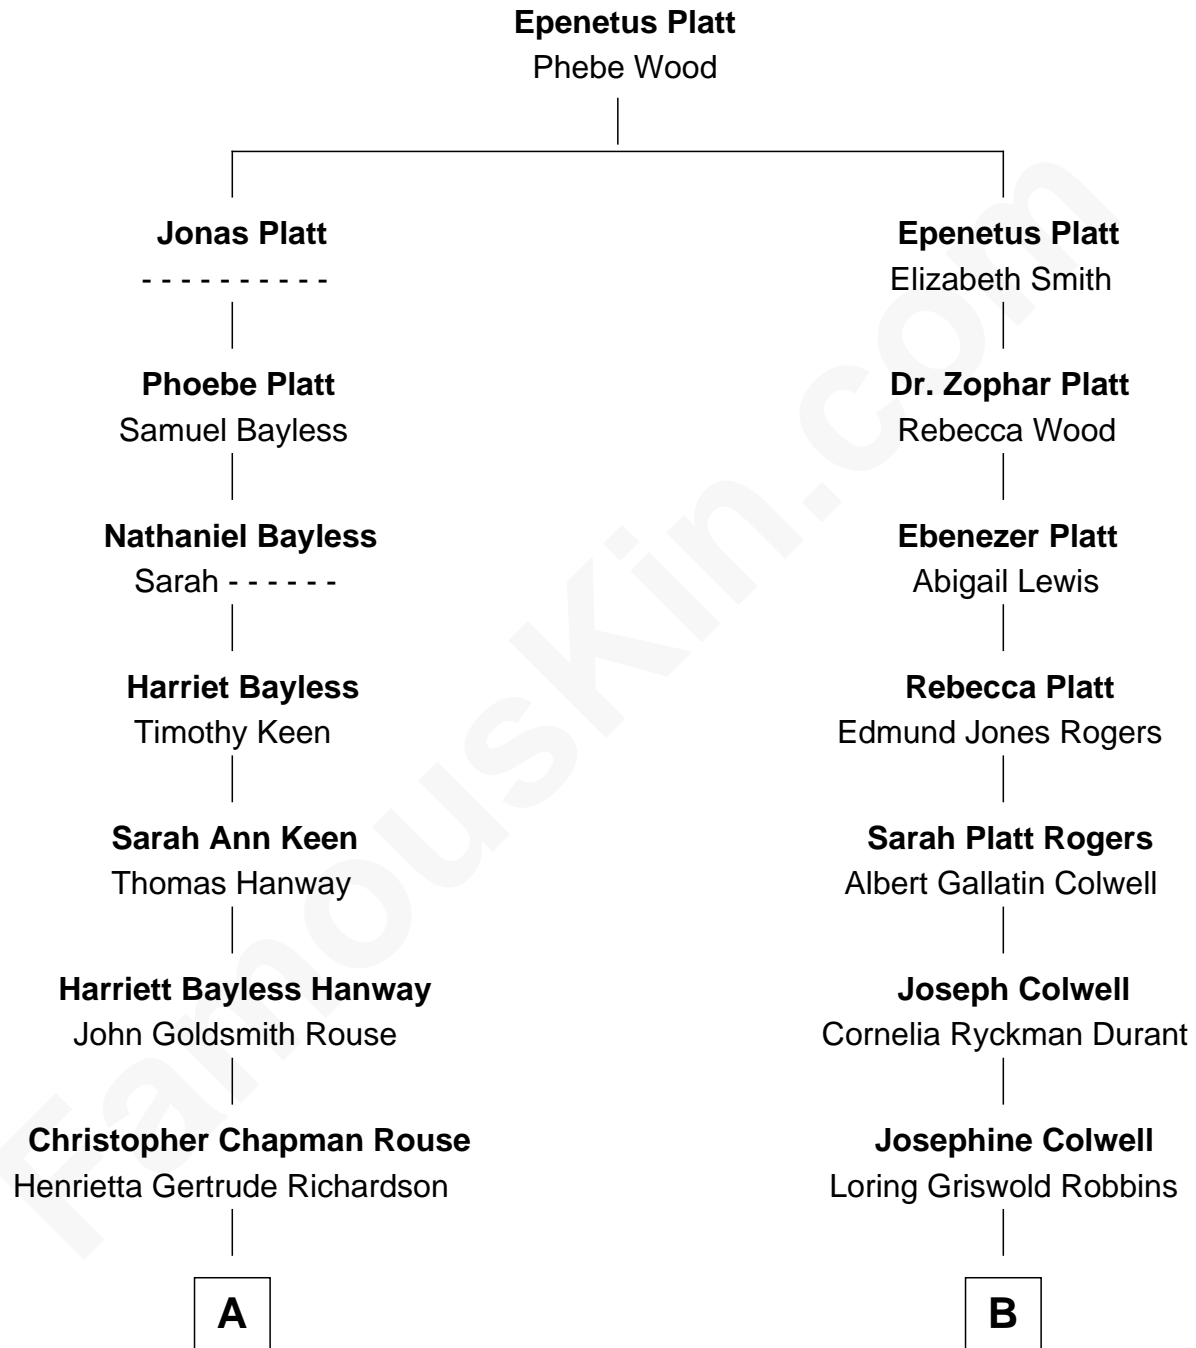

FamousKin.com
Relationship Chart of
Christopher Rouse
American Composer

8th cousin 1 time removed of

Jonathan Bush
Co-founder and CEO of athenahealth

A

Christopher Chapman Rouse

Margery Harper

Christopher Rouse