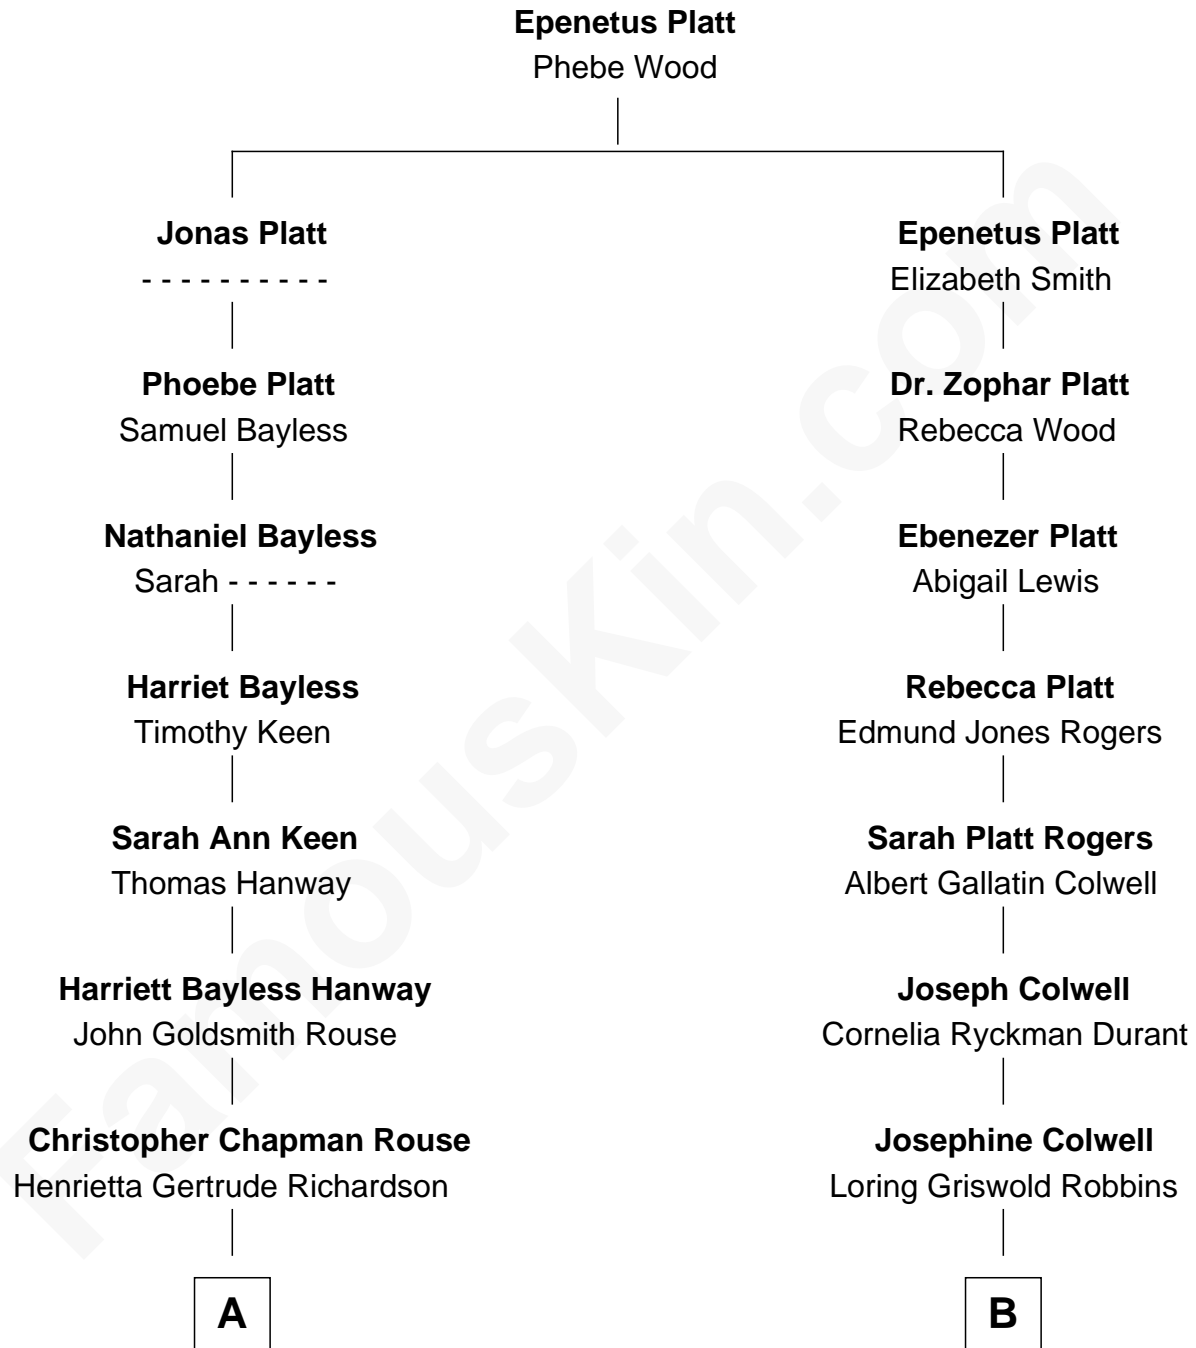

FamousKin.com
Relationship Chart of
Christopher Rouse
American Composer

8th cousin 1 time removed of

Billy Bush
TV Personality and Host

A

Christopher Chapman Rouse

Margery Harper

Christopher Rouse

American Composer