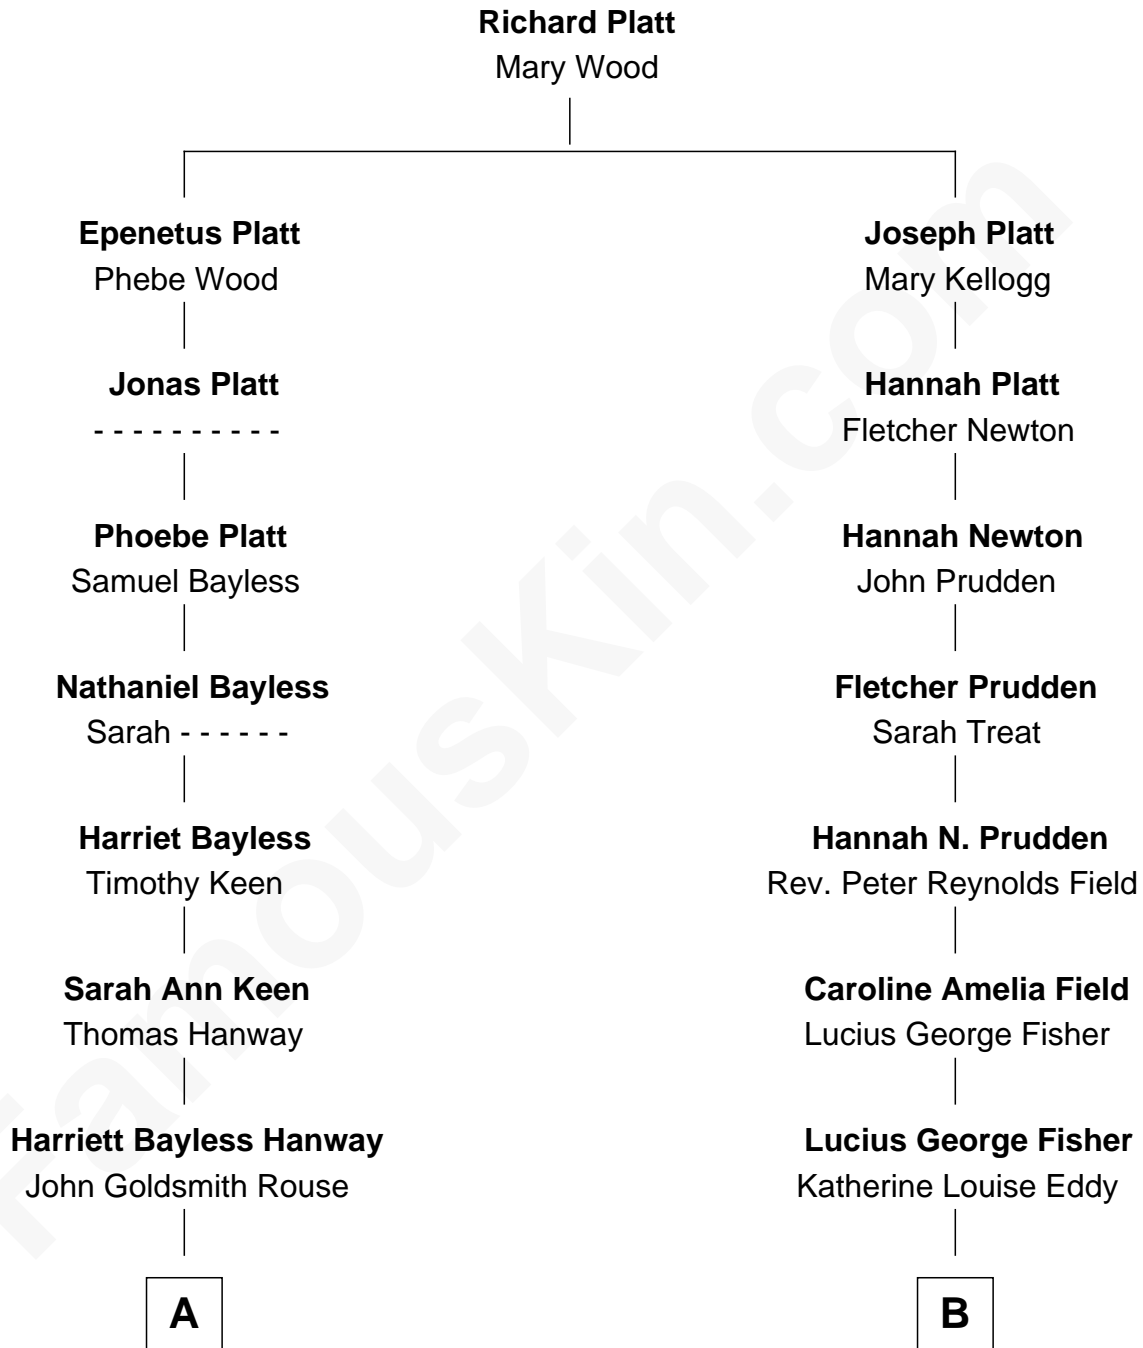

FamousKin.com
Relationship Chart of
Christopher Rouse
American Composer

9th cousin 1 time removed of

Jodie Foster
Movie Actress

A

Christopher Chapman Rouse
Henrietta Gertrude Richardson

Christopher Chapman Rouse
Margery Harper

Christopher Rouse
American Composer

B

Alice Eddy Fisher
Alexis Caldwell Foster

Lucius Fisher Foster
Constance Marie Robertson

Lucius Fisher Foster
Evelyn Della Almond

Jodie Foster
Movie Actress