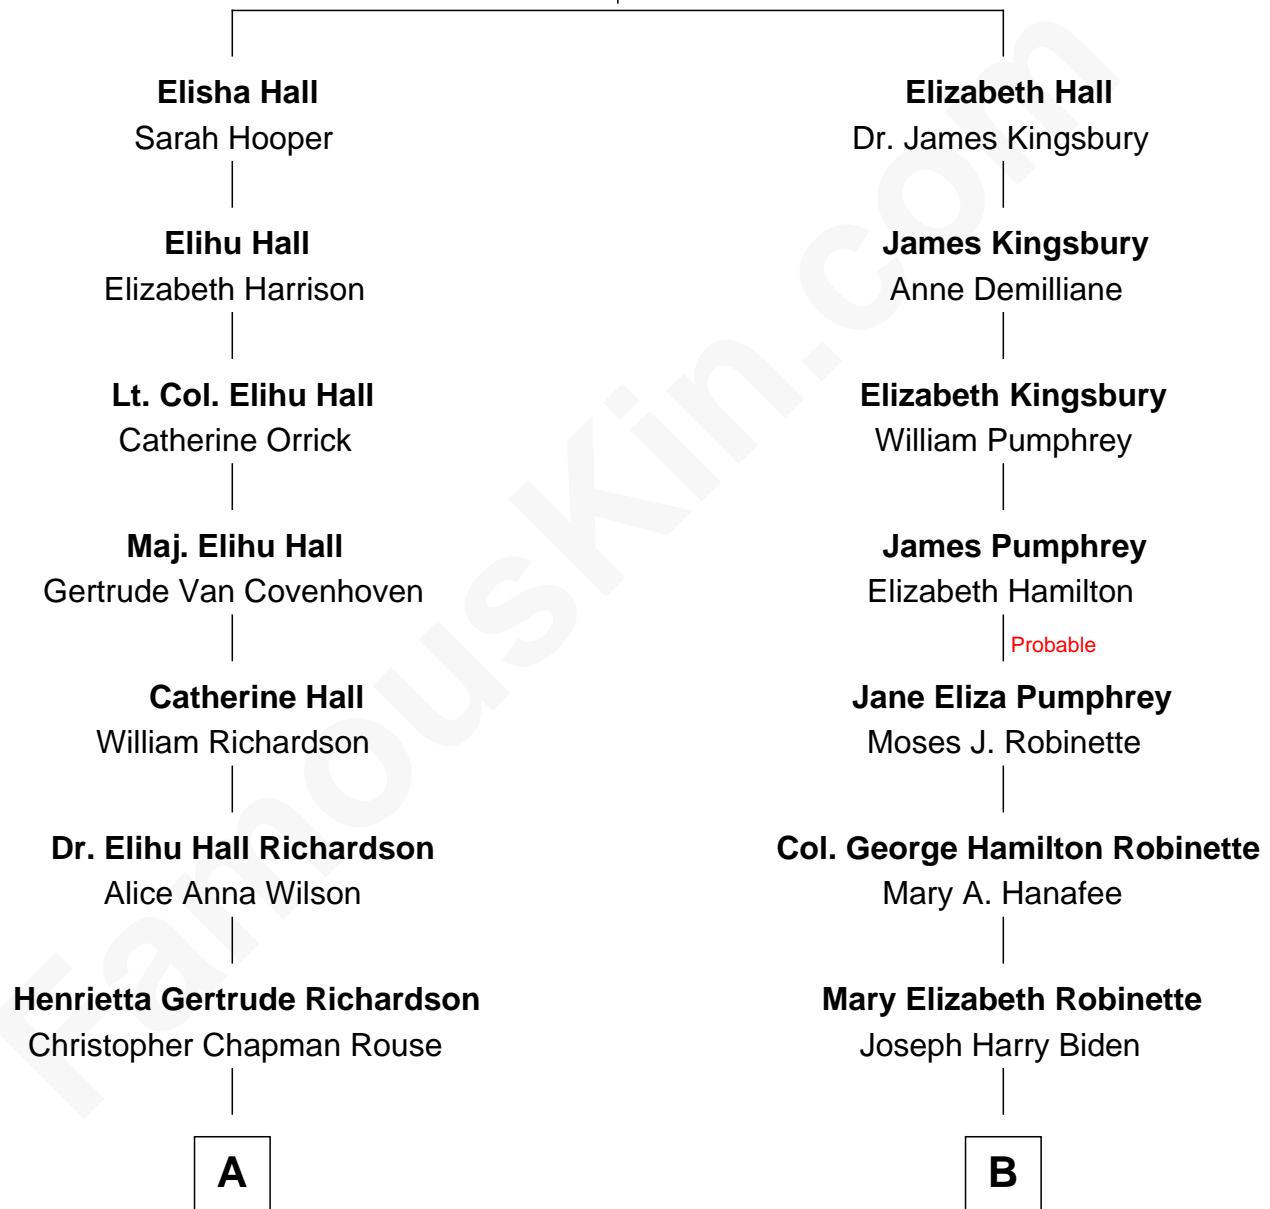

FamousKin.com Relationship Chart of

Christopher Rouse

American Composer

8th cousin of

Joe Biden

46th U.S. President

Richard Hall
Elizabeth - - - - -

FamousKin.com