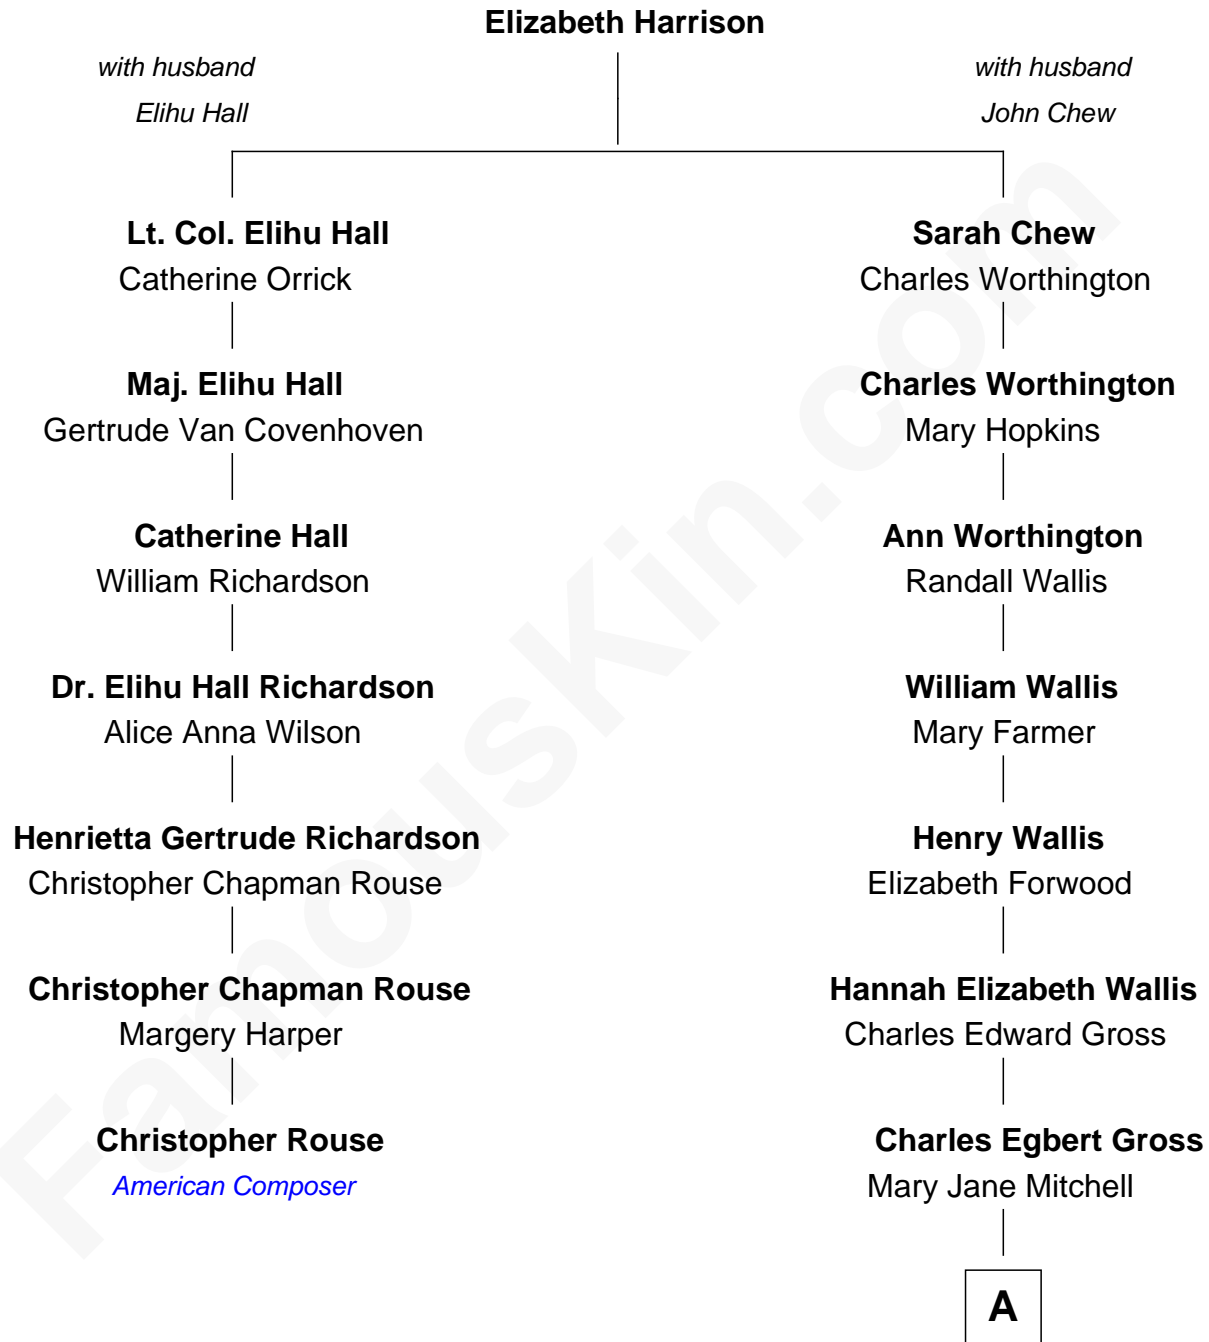

**FamousKin.com**  
**Relationship Chart of**  
**Christopher Rouse**  
*American Composer*

6th cousin 3 times removed of

**Cal Ripken, Jr.**  
*Hall of Fame Major League Baseball Player*

**A**

Charles Edwin Gross  
Hazel Catherine Cullum

Violet Roberta Gross  
Calvin Edwin Ripken

Cal Ripken, Jr.  
*Baseball Hall of Famer*

FamousKin.com