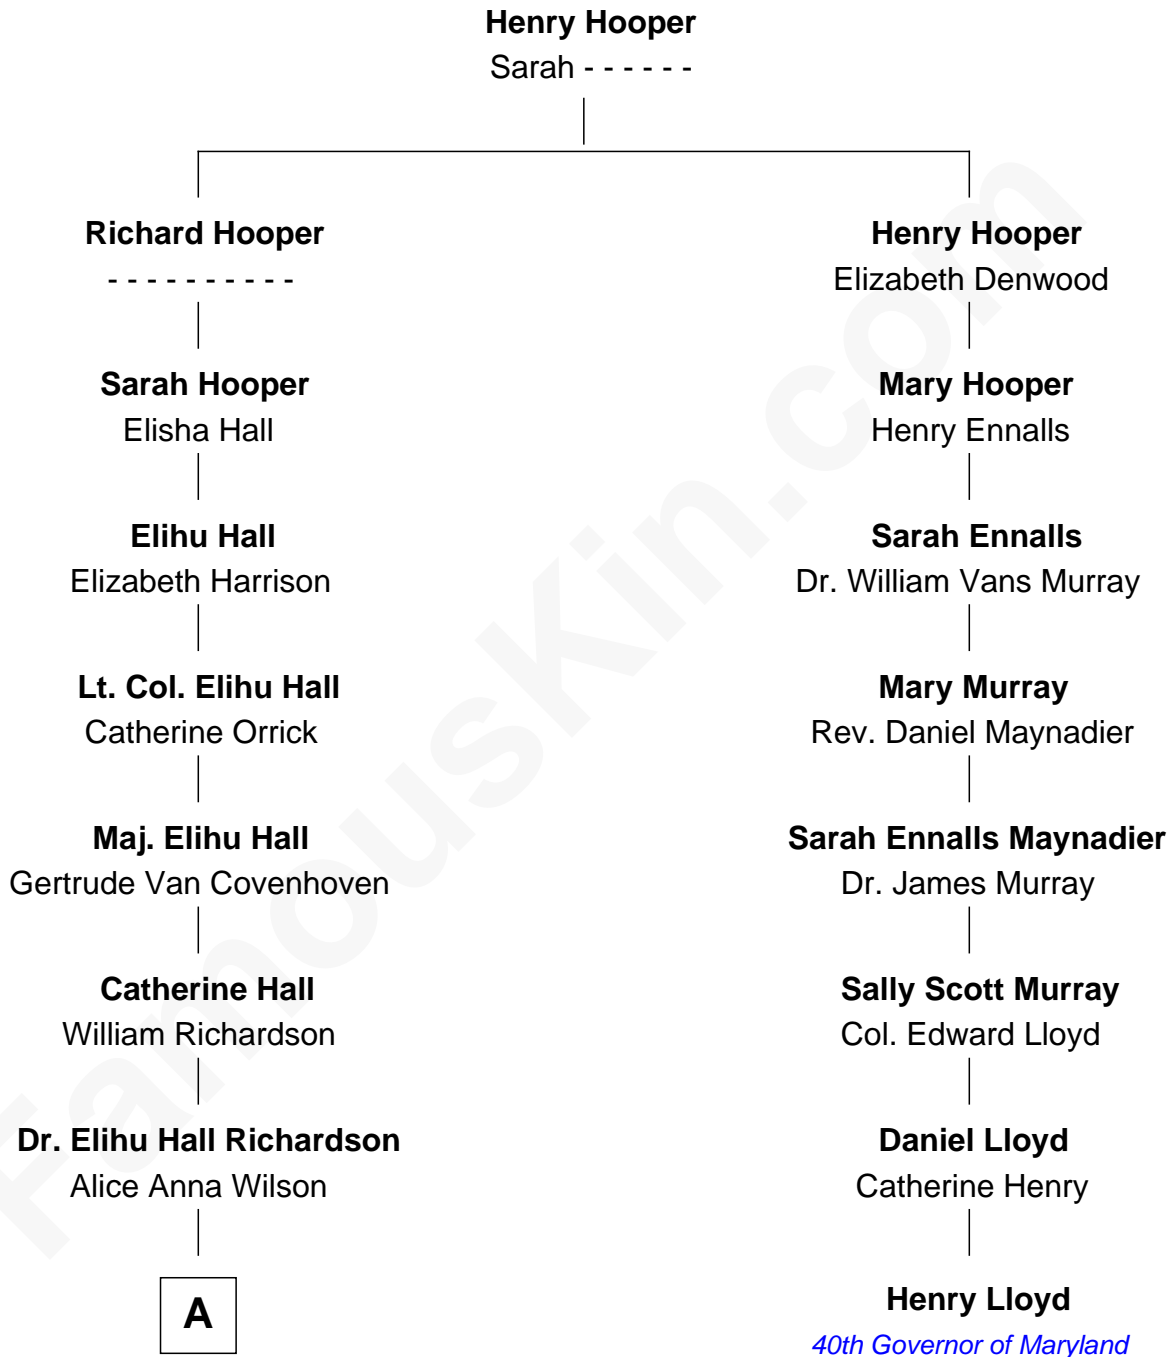

FamousKin.com
Relationship Chart of
Christopher Rouse
American Composer

7th cousin 2 times removed of

Henry Lloyd
40th Governor of Maryland

A

Henrietta Gertrude Richardson

Christopher Chapman Rouse

Christopher Chapman Rouse

Margery Harper

Christopher Rouse

American Composer

FamousKin.com