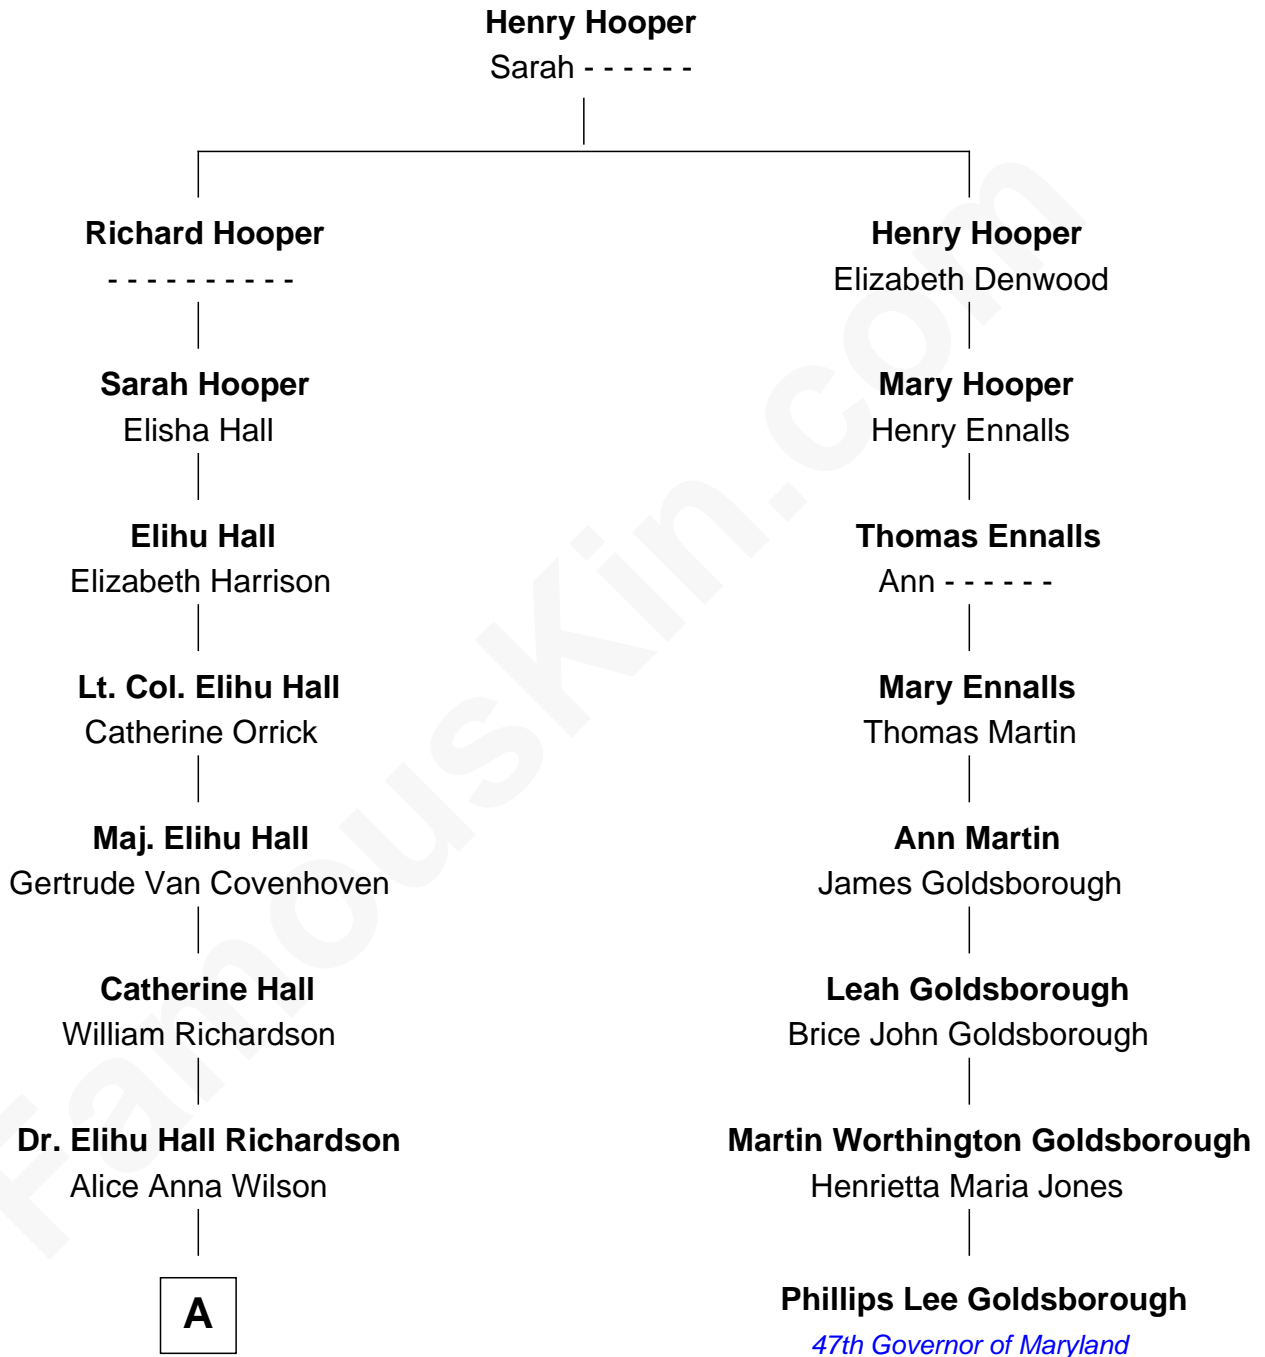

FamousKin.com
Relationship Chart of
Christopher Rouse
American Composer

7th cousin 2 times removed of
Phillips Lee Goldsborough
47th Governor of Maryland

A

Henrietta Gertrude Richardson

Christopher Chapman Rouse

Christopher Chapman Rouse

Margery Harper

Christopher Rouse

American Composer

FamousKin.com