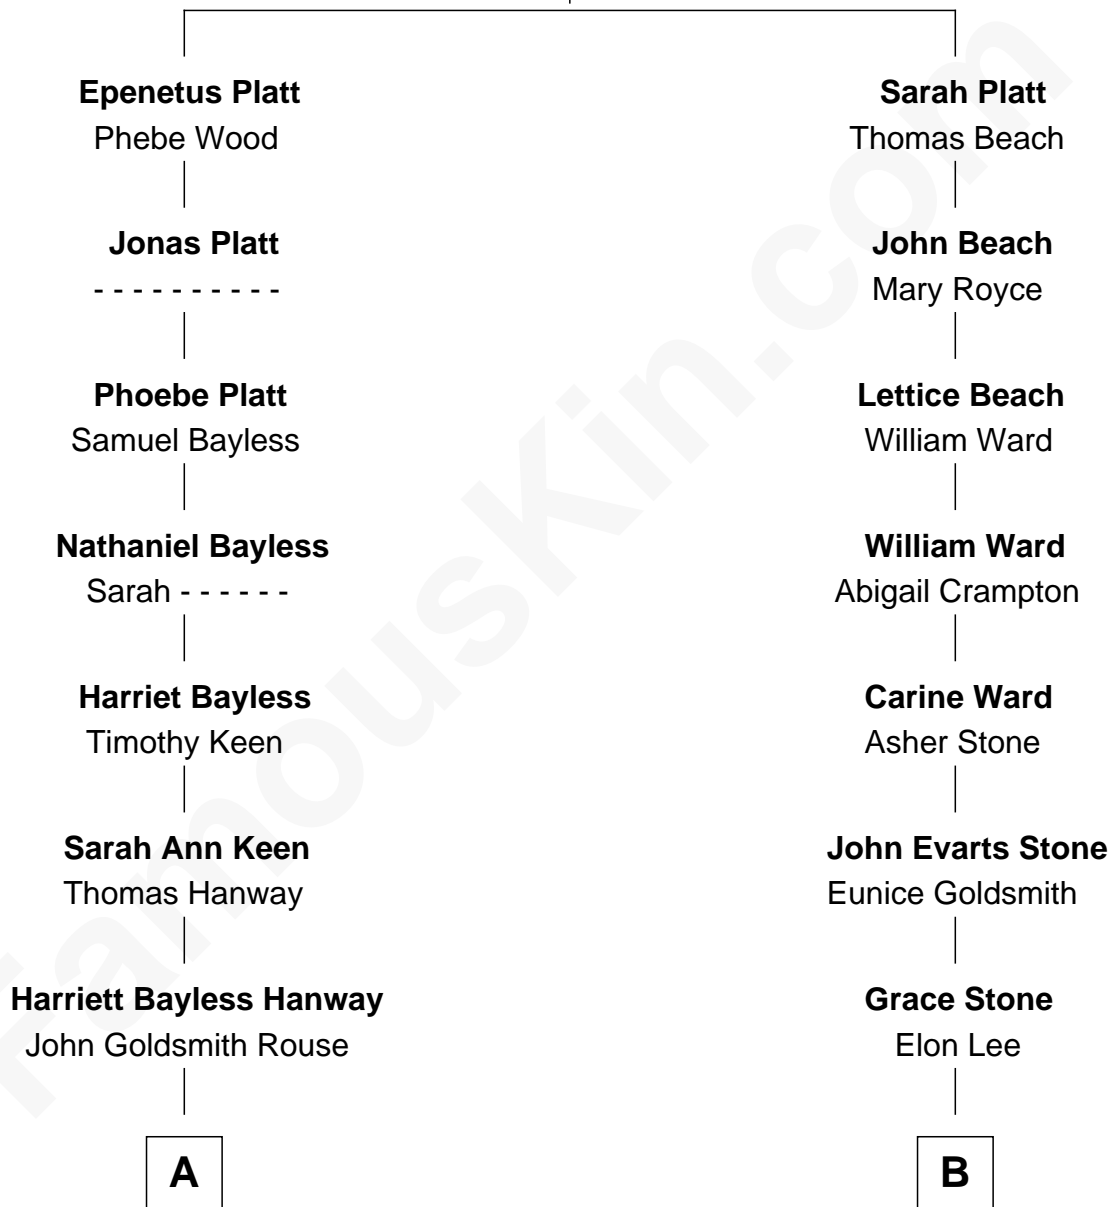

FamousKin.com Relationship Chart of

Christopher Rouse

American Composer

9th cousin 2 times removed of

Brewster H. Shaw

NASA Astronaut

Richard Platt

Mary Wood

Leone Marguerite Lee
Brewster Hopkinson Shaw

Brewster H. Shaw
NASA Astronaut

FamousKin.com