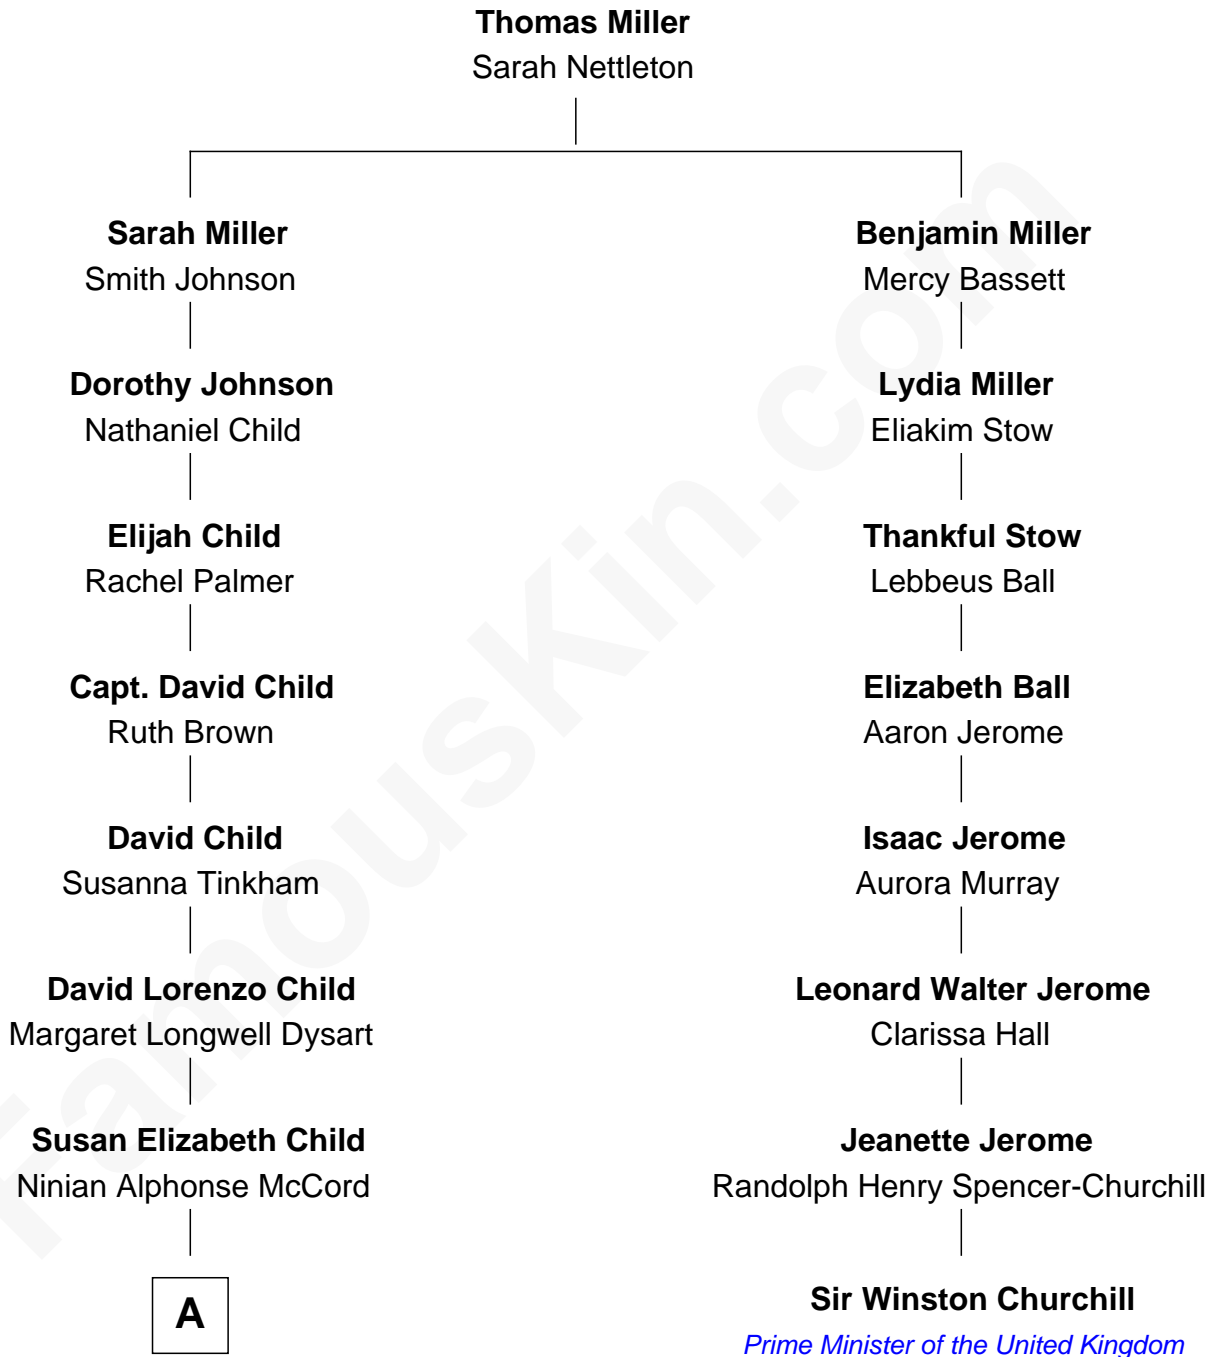

FamousKin.com

Relationship Chart of

Dick Van Dyke

TV Actor - "The Dick Van Dyke Show"

7th cousin 2 times removed of

Sir Winston Churchill

Prime Minister of the United Kingdom

A

—
Charles Cornelius McCord

Adeline Verinda Neal

—
Hazel Victoria McCord

Loren Wayne Van Dyke

—
Dick Van Dyke

TV Actor - "The Dick Van Dyke Show"

FamousKin.com