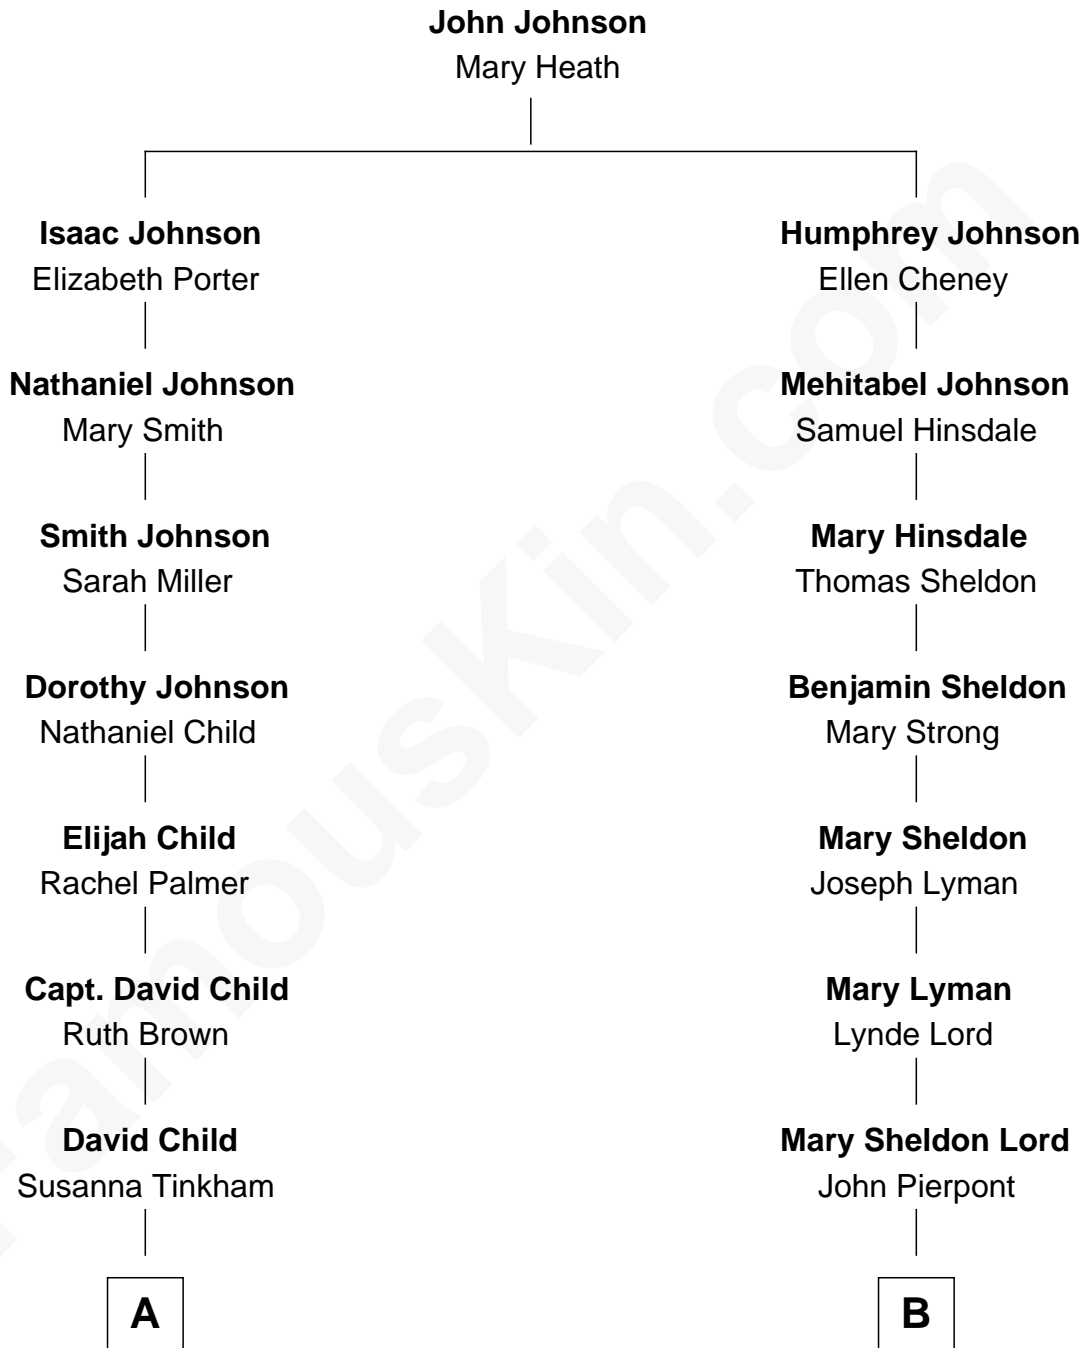

## Relationship Chart of

### Dick Van Dyke

TV Actor - "The Dick Van Dyke Show"

8th cousin 3 times removed of

**J.P. Morgan**

American Banker and Art Collector

**A**

**David Lorenzo Child**  
Margaret Longwell Dysart

**Susan Elizabeth Child**  
Ninian Alphonse McCord