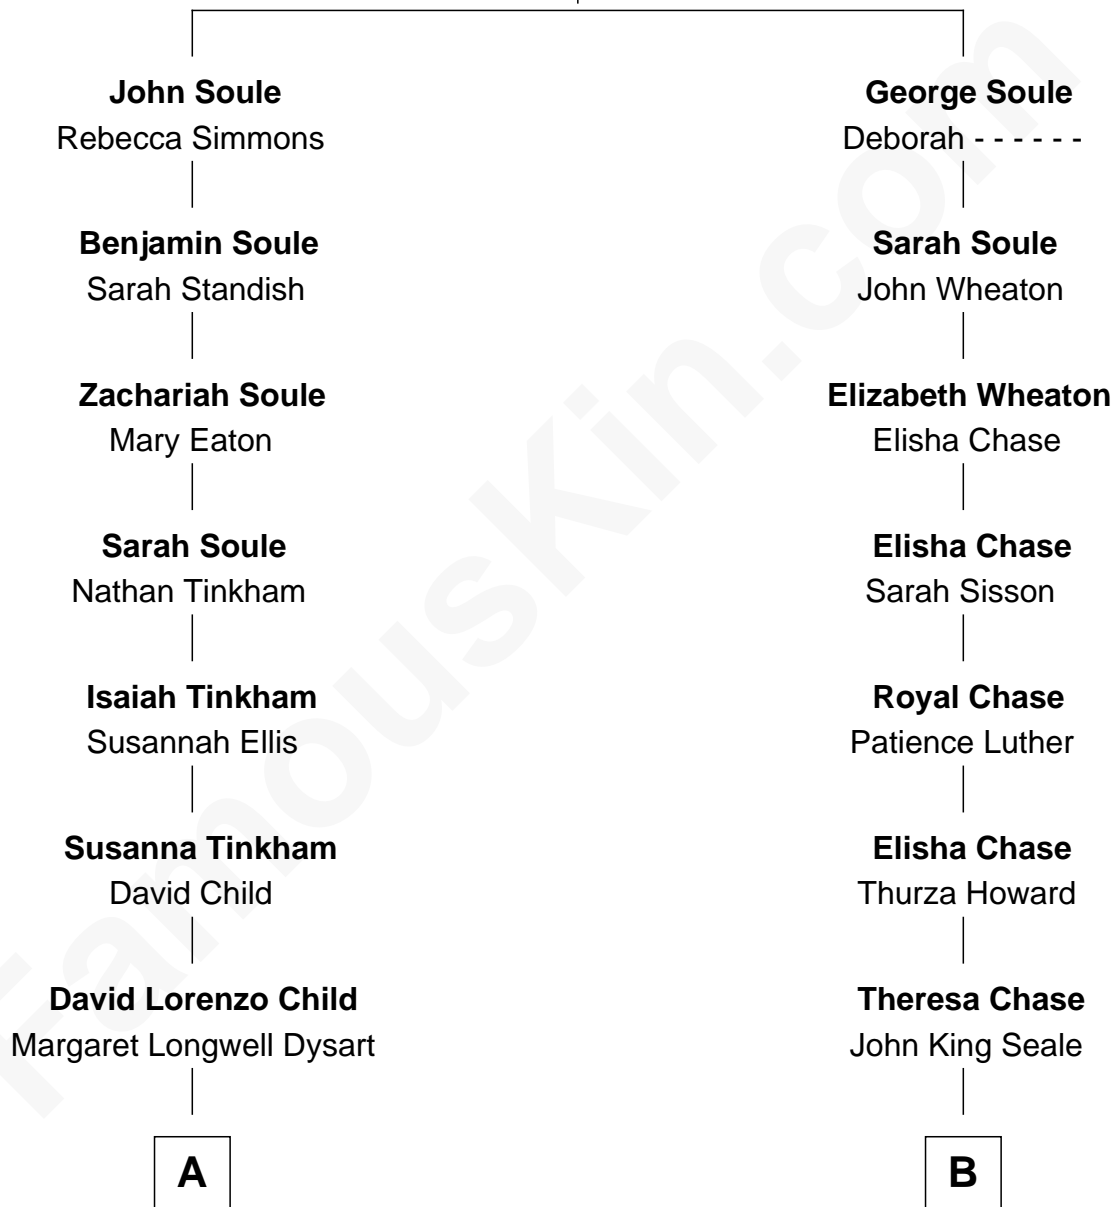

FamousKin.com Relationship Chart of

Dick Van Dyke

TV Actor - "The Dick Van Dyke Show"

9th cousin 1 time removed of

John Howard Pyle

9th Governor of Arizona

George Soule

Mary Beckett

A

Susan Elizabeth Child
Ninian Alphonse McCord

Charles Cornelius McCord
Adeline Verinda Neal

Hazel Victoria McCord
Loren Wayne Van Dyke

Dick Van Dyke
TV Actor - "The Dick Van Dyke Show"

B

Margaret Seale
Rev. Abijah B. Anderson