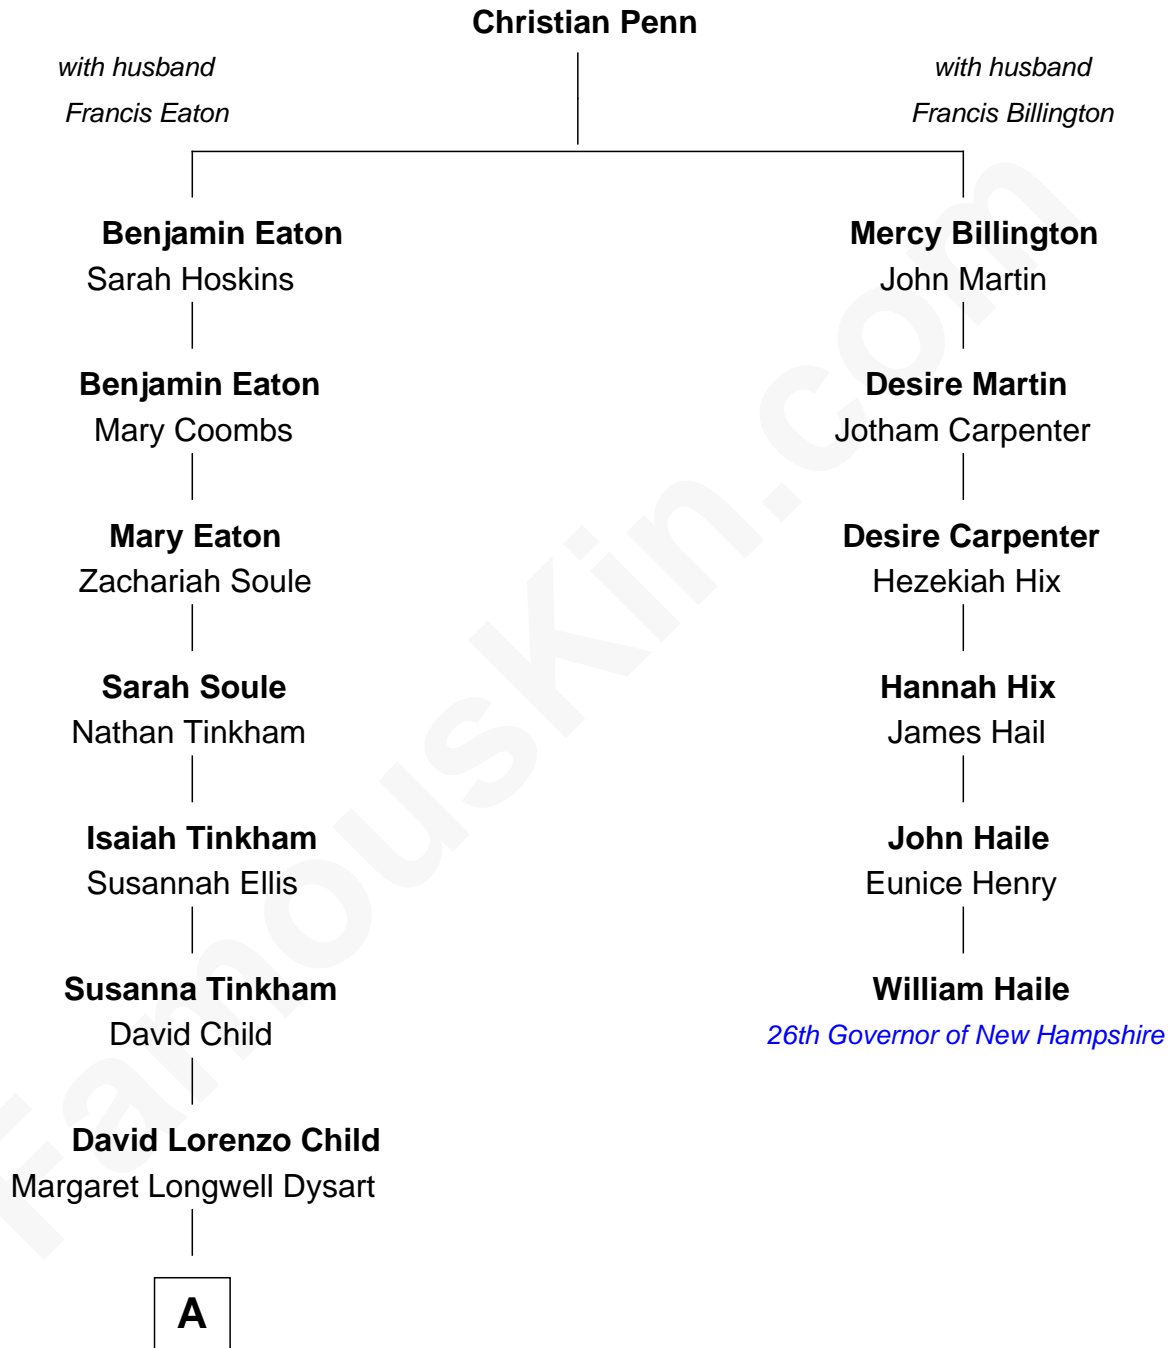

FamousKin.com Relationship Chart of

Dick Van Dyke

TV Actor - "The Dick Van Dyke Show"

5th cousin 5 times removed of

William Haile

26th Governor of New Hampshire

A

—
Susan Elizabeth Child
Ninian Alphonse McCord

—
Charles Cornelius McCord
Adeline Verinda Neal

—
Hazel Victoria McCord
Loren Wayne Van Dyke

—
Dick Van Dyke
TV Actor - "The Dick Van Dyke Show"