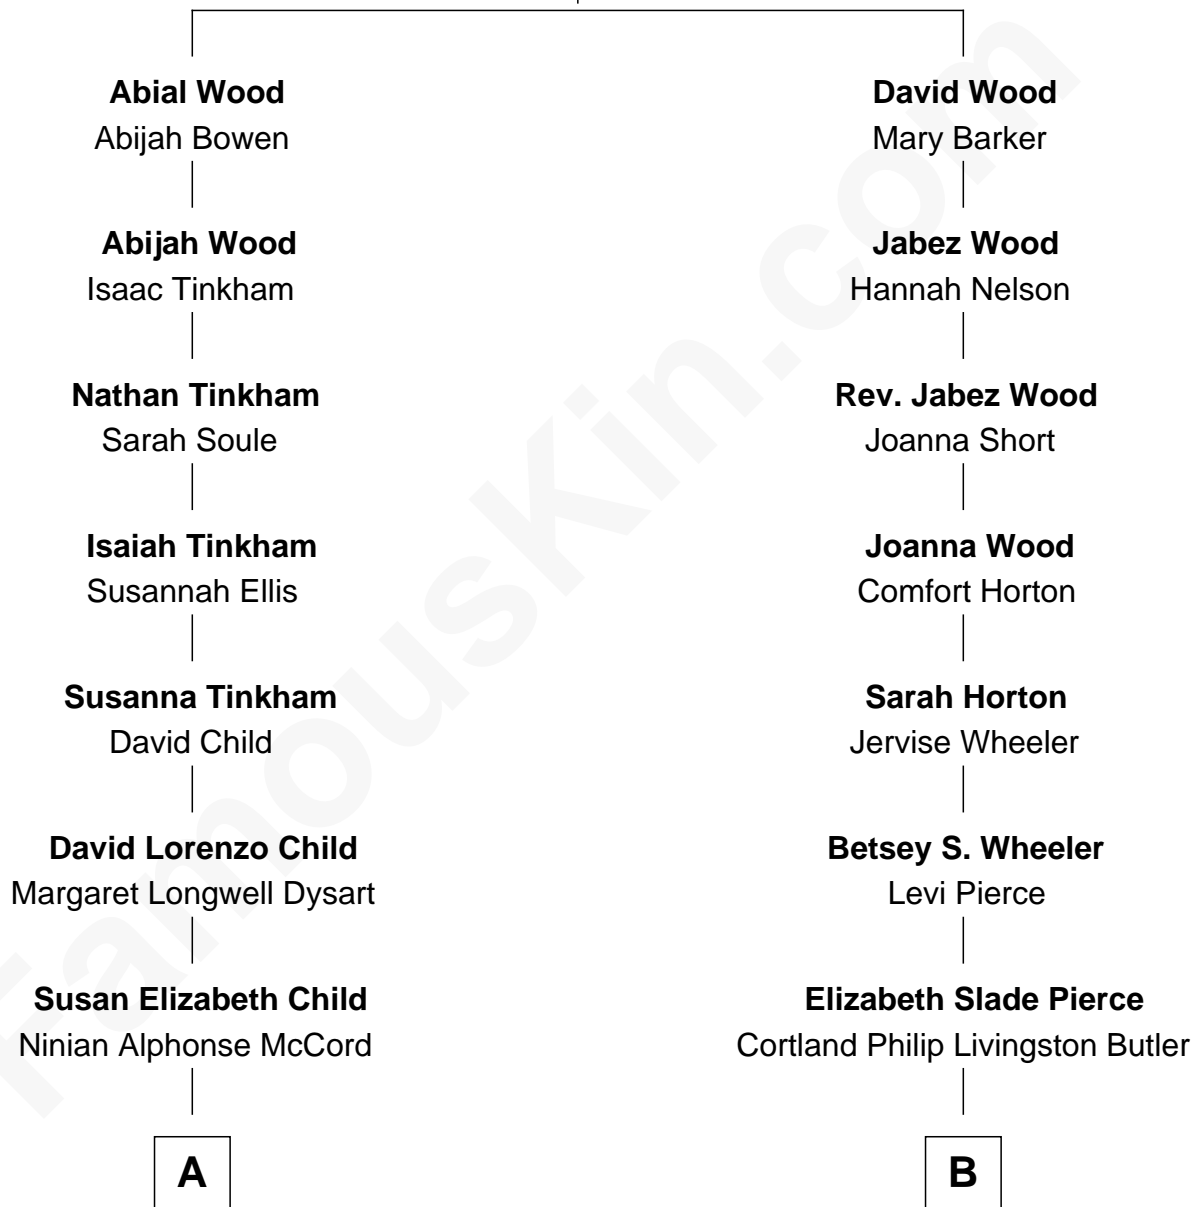

FamousKin.com Relationship Chart of

Dick Van Dyke

TV Actor - "The Dick Van Dyke Show"

9th cousin 1 time removed of

George H. W. Bush

41st U.S. President

Henry Wood

Abigail Jenny

A

Charles Cornelius McCord

Adeline Verinda Neal

Hazel Victoria McCord

Loren Wayne Van Dyke

Dick Van Dyke

TV Actor - "The Dick Van Dyke Show"

B

Mary Elizabeth Butler

Robert Emmet Sheldon

Flora Sheldon

Samuel Prescott Bush

Prescott Sheldon Bush

Dorothy Wear Walker

George H. W. Bush

41st U.S. President