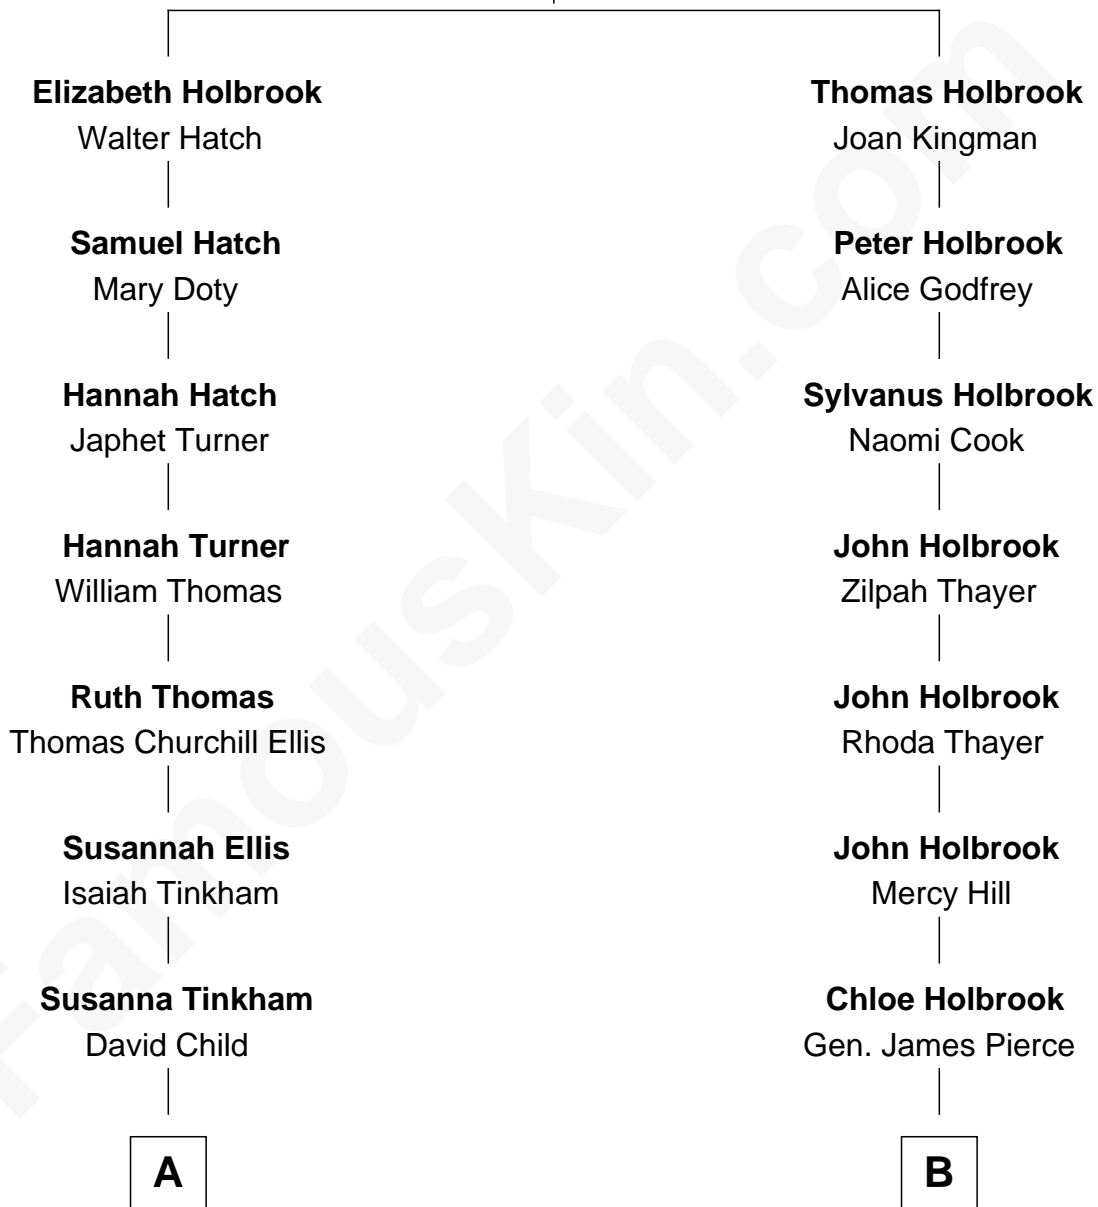

FamousKin.com Relationship Chart of

Dick Van Dyke

TV Actor - "The Dick Van Dyke Show"

11th cousin of

George W. Bush

43rd U.S. President

Thomas Holbrook

Jane Powys

A

David Lorenzo Child
Margaret Longwell Dysart

Susan Elizabeth Child
Ninian Alphonse McCord

Charles Cornelius McCord
Adeline Verinda Neal

Hazel Victoria McCord
Loren Wayne Van Dyke

Dick Van Dyke
TV Actor - "The Dick Van Dyke Show"

B

Jonas James Pierce
Kate Pritzel

Scott Pierce
Mabel Marvin

Marvin Pierce
Pauline Robinson

Barbara Pierce
George Herbert Walker Bush

George W. Bush
43rd U.S. President