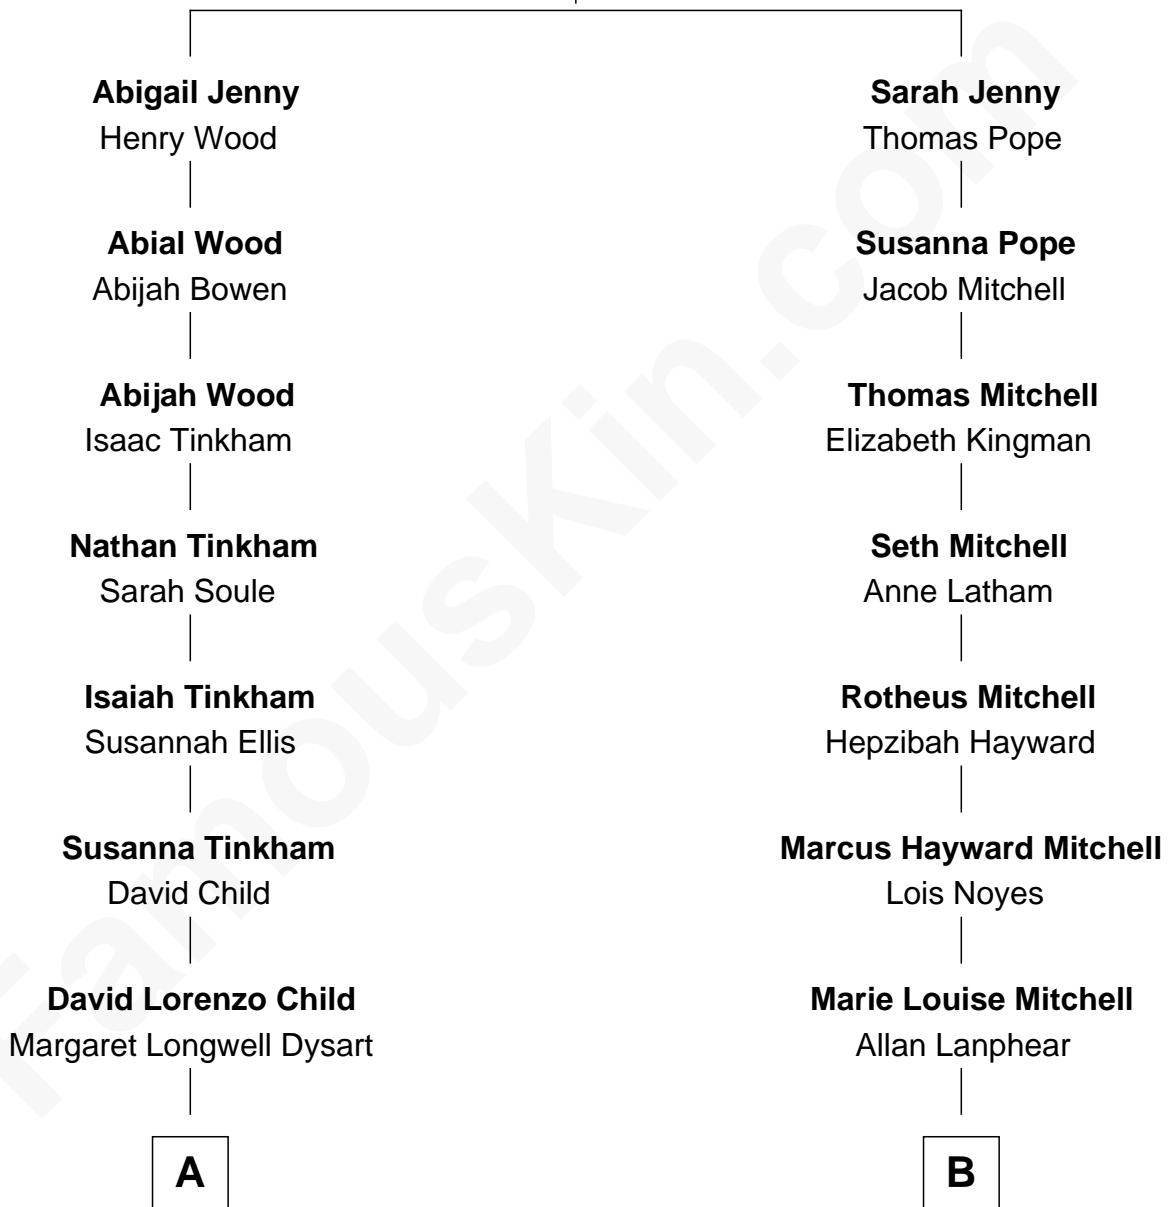

FamousKin.com Relationship Chart of

Dick Van Dyke

TV Actor - "The Dick Van Dyke Show"

10th cousin of

Jane Fonda

Movie Actress

John Jenny

Sarah Cary

A

Susan Elizabeth Child
Ninian Alphonse McCord

Charles Cornelius McCord
Adeline Verinda Neal

Hazel Victoria McCord
Loren Wayne Van Dyke

Dick Van Dyke
TV Actor - "The Dick Van Dyke Show"

B

Elma L. Lanphear
Henry Silas Jaynes