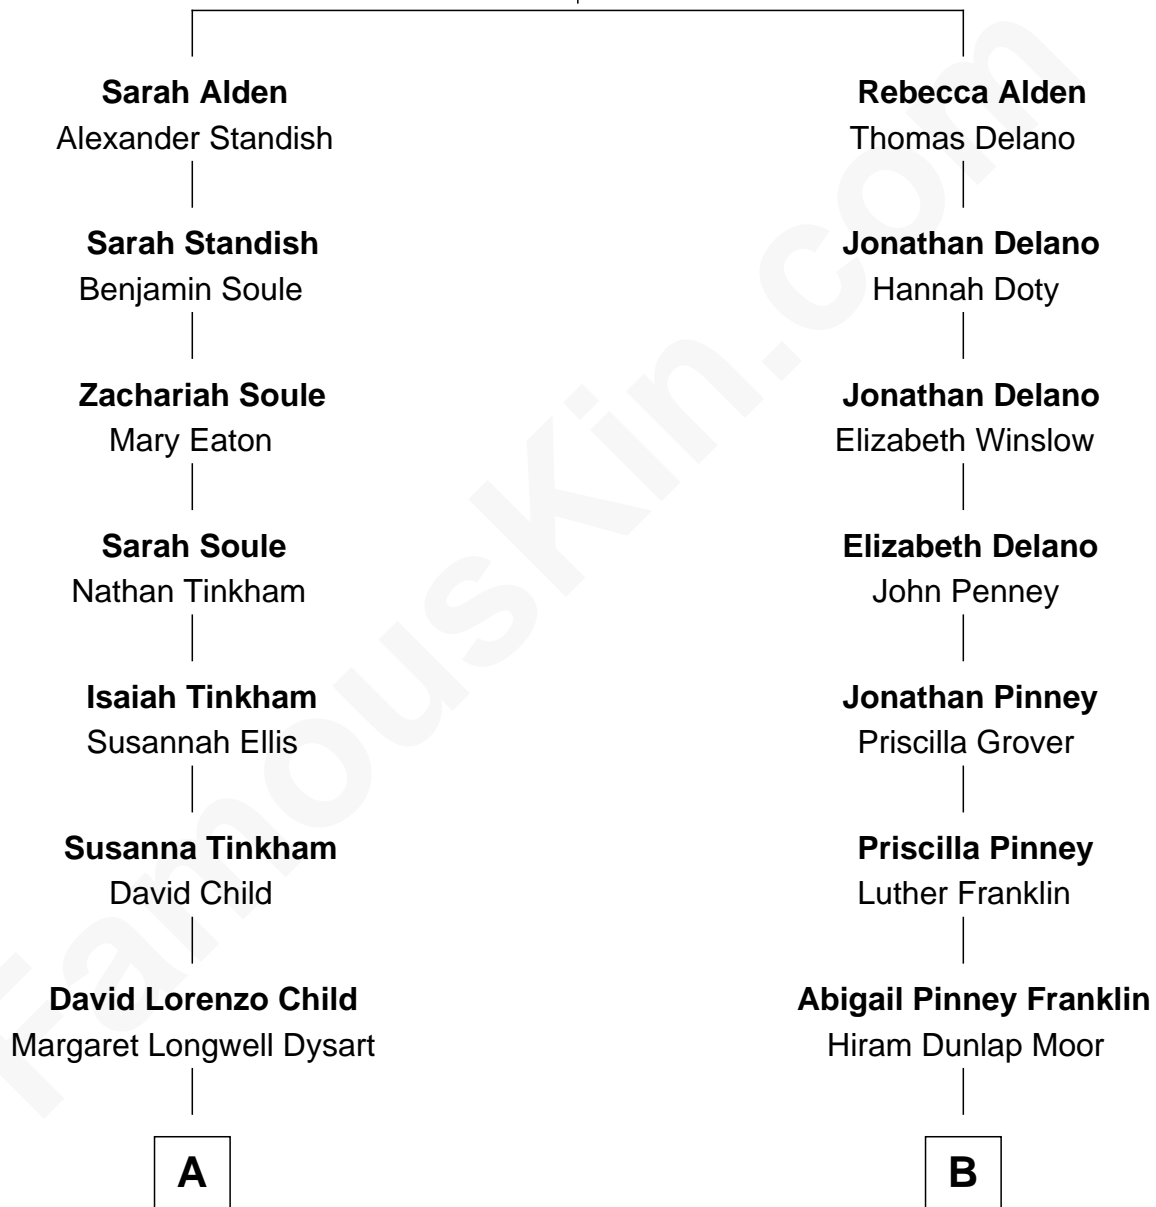

FamousKin.com Relationship Chart of

Dick Van Dyke

TV Actor - "The Dick Van Dyke Show"

8th cousin 2 times removed of

Calvin Coolidge

30th U.S. President

John Alden
Priscilla Mullins

A

Susan Elizabeth Child
Ninian Alphonse McCord

Charles Cornelius McCord
Adeline Verinda Neal

Hazel Victoria McCord
Loren Wayne Van Dyke

Dick Van Dyke
TV Actor - "The Dick Van Dyke Show"

B

Victoria Josephine Moor
Col. John Calvin Coolidge