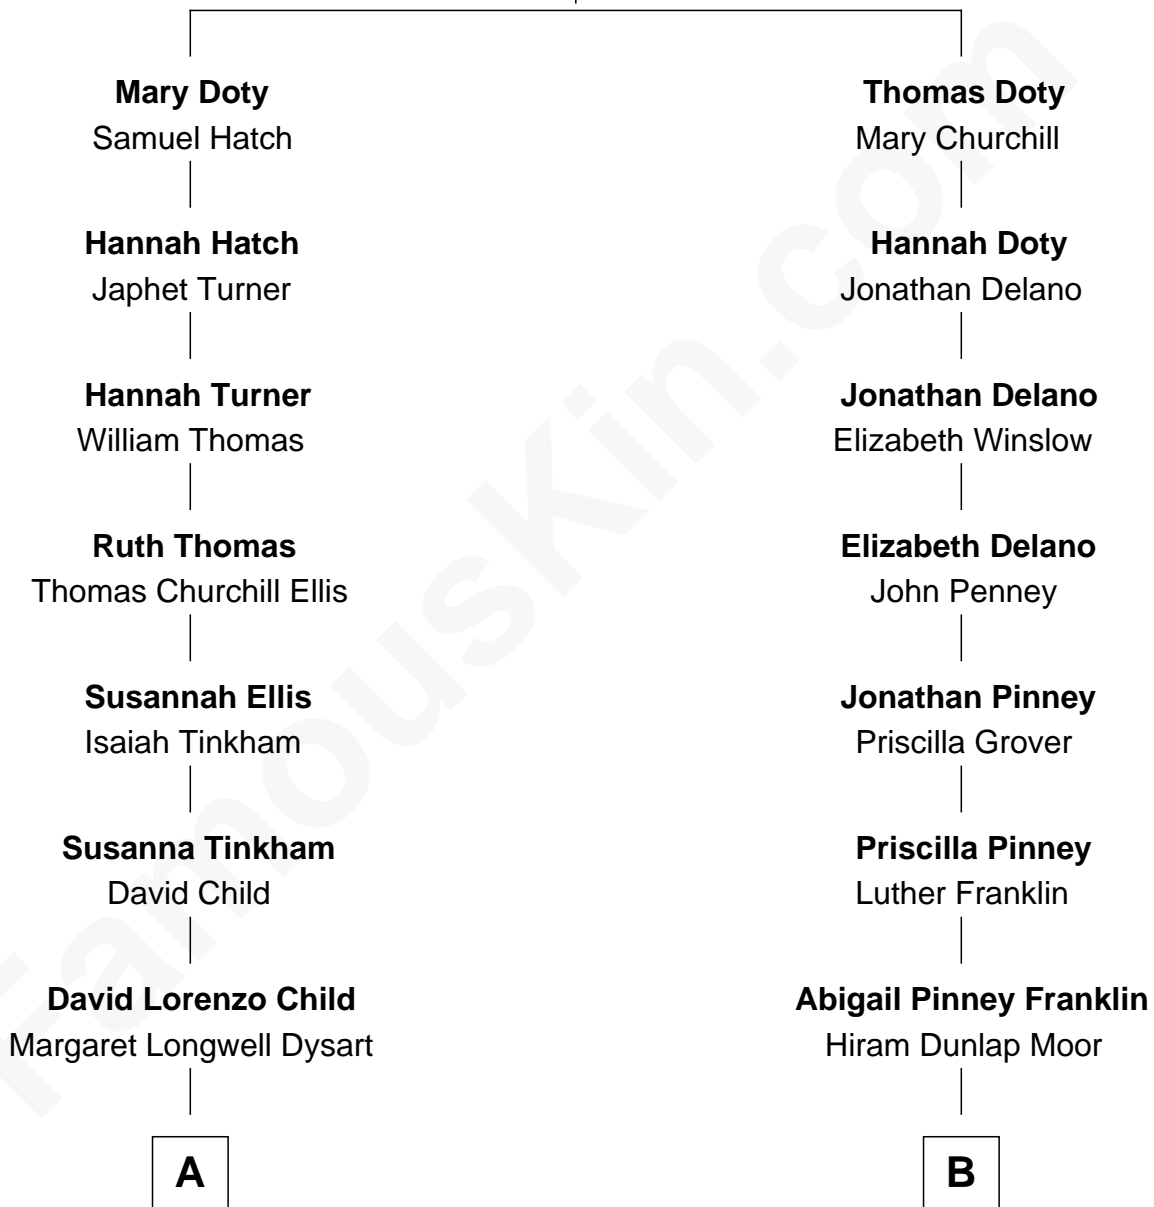

FamousKin.com Relationship Chart of

Dick Van Dyke

TV Actor - "The Dick Van Dyke Show"

8th cousin 2 times removed of

Calvin Coolidge

30th U.S. President

Edward Doty

Faith Clarke

A

Susan Elizabeth Child
Ninian Alphonse McCord

Charles Cornelius McCord
Adeline Verinda Neal

Hazel Victoria McCord
Loren Wayne Van Dyke

Dick Van Dyke
TV Actor - "The Dick Van Dyke Show"

B

Victoria Josephine Moor
Col. John Calvin Coolidge