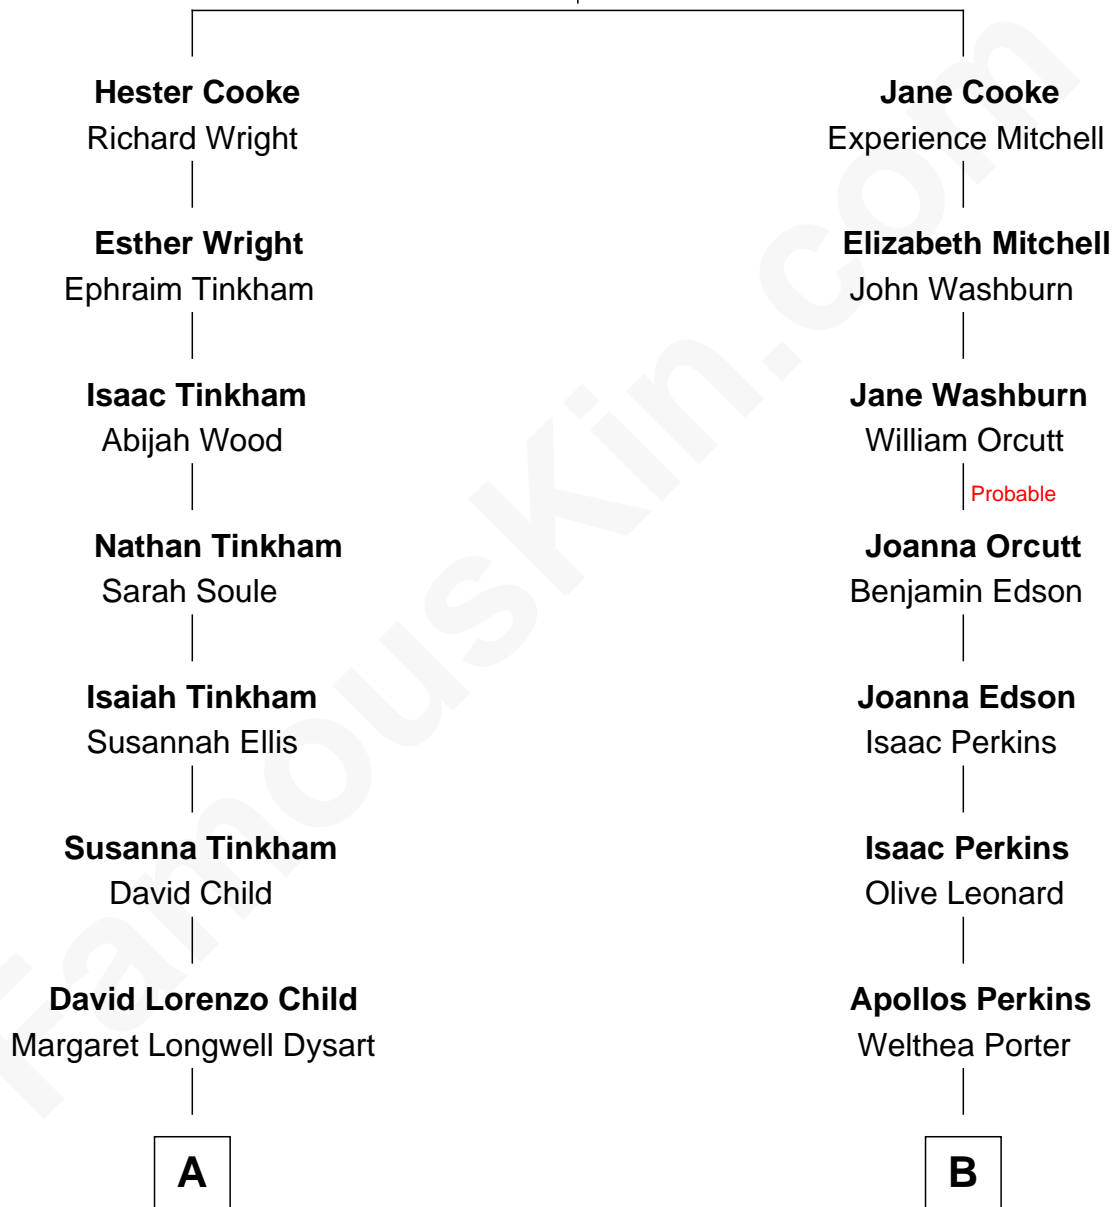

FamousKin.com Relationship Chart of

Dick Van Dyke

TV Actor - "The Dick Van Dyke Show"

10th cousin of

Anthony Perkins

Movie Actor

Francis Cooke
Hester le Mahieu

A

Susan Elizabeth Child
Ninian Alphonse McCord

Charles Cornelius McCord
Adeline Verinda Neal

Hazel Victoria McCord
Loren Wayne Van Dyke

Dick Van Dyke
TV Actor - "The Dick Van Dyke Show"

B

Dr. Henry Phelps Perkins
Stella Lucretia Burnham