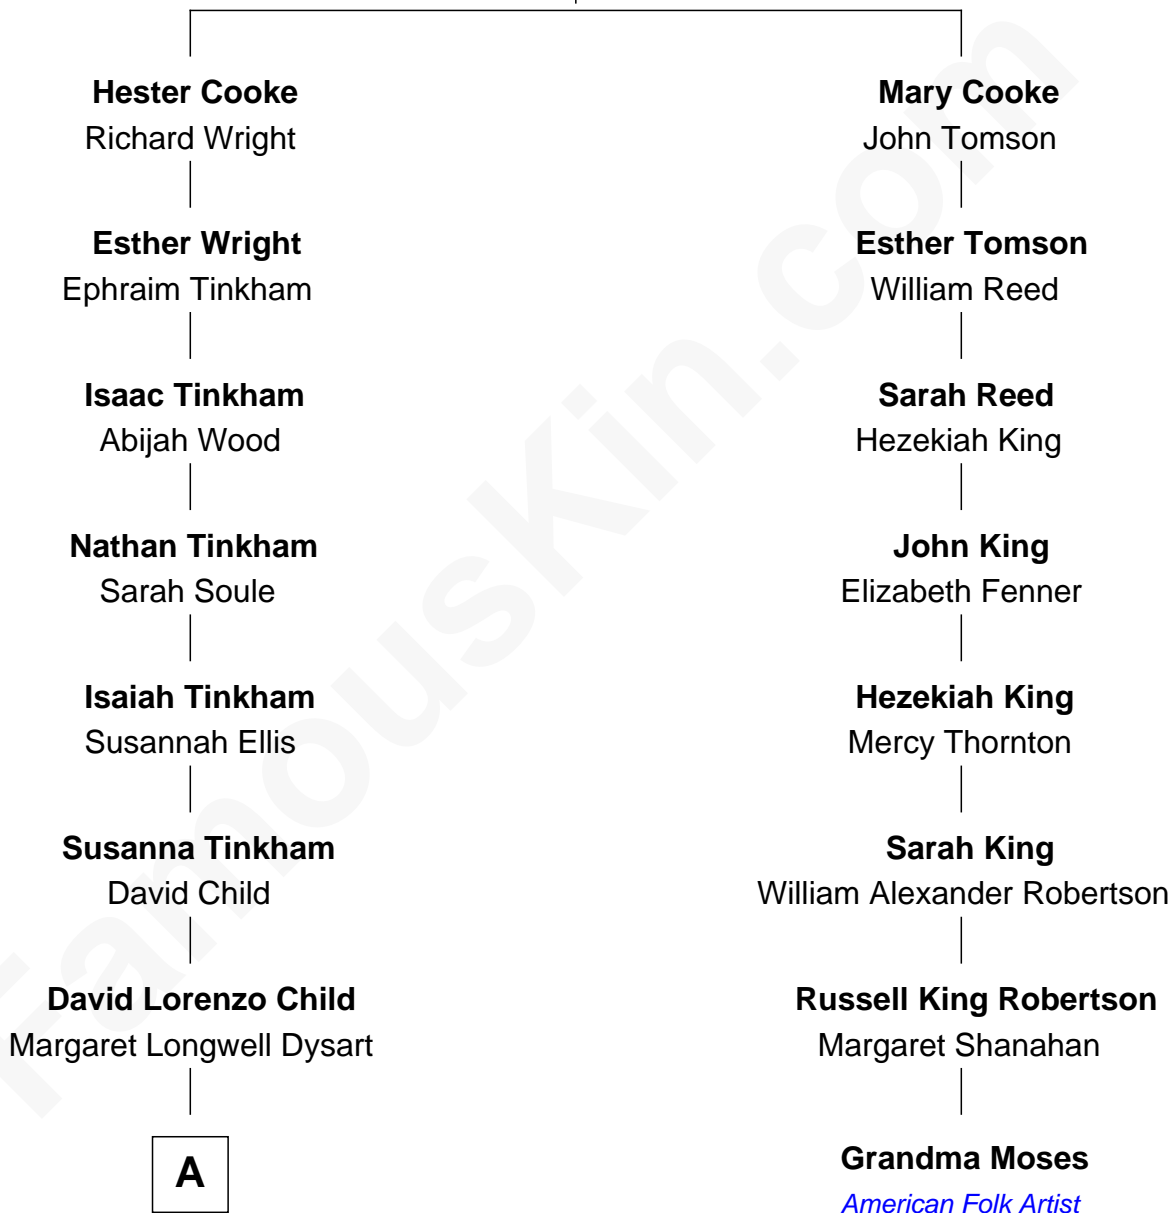

FamousKin.com Relationship Chart of

Dick Van Dyke

TV Actor - "The Dick Van Dyke Show"

7th cousin 3 times removed of

Grandma Moses

American Folk Artist

Francis Cooke
Hester le Mahieu

A

—
Susan Elizabeth Child
Ninian Alphonse McCord

—
Charles Cornelius McCord
Adeline Verinda Neal

—
Hazel Victoria McCord
Loren Wayne Van Dyke

—
Dick Van Dyke
TV Actor - "The Dick Van Dyke Show"