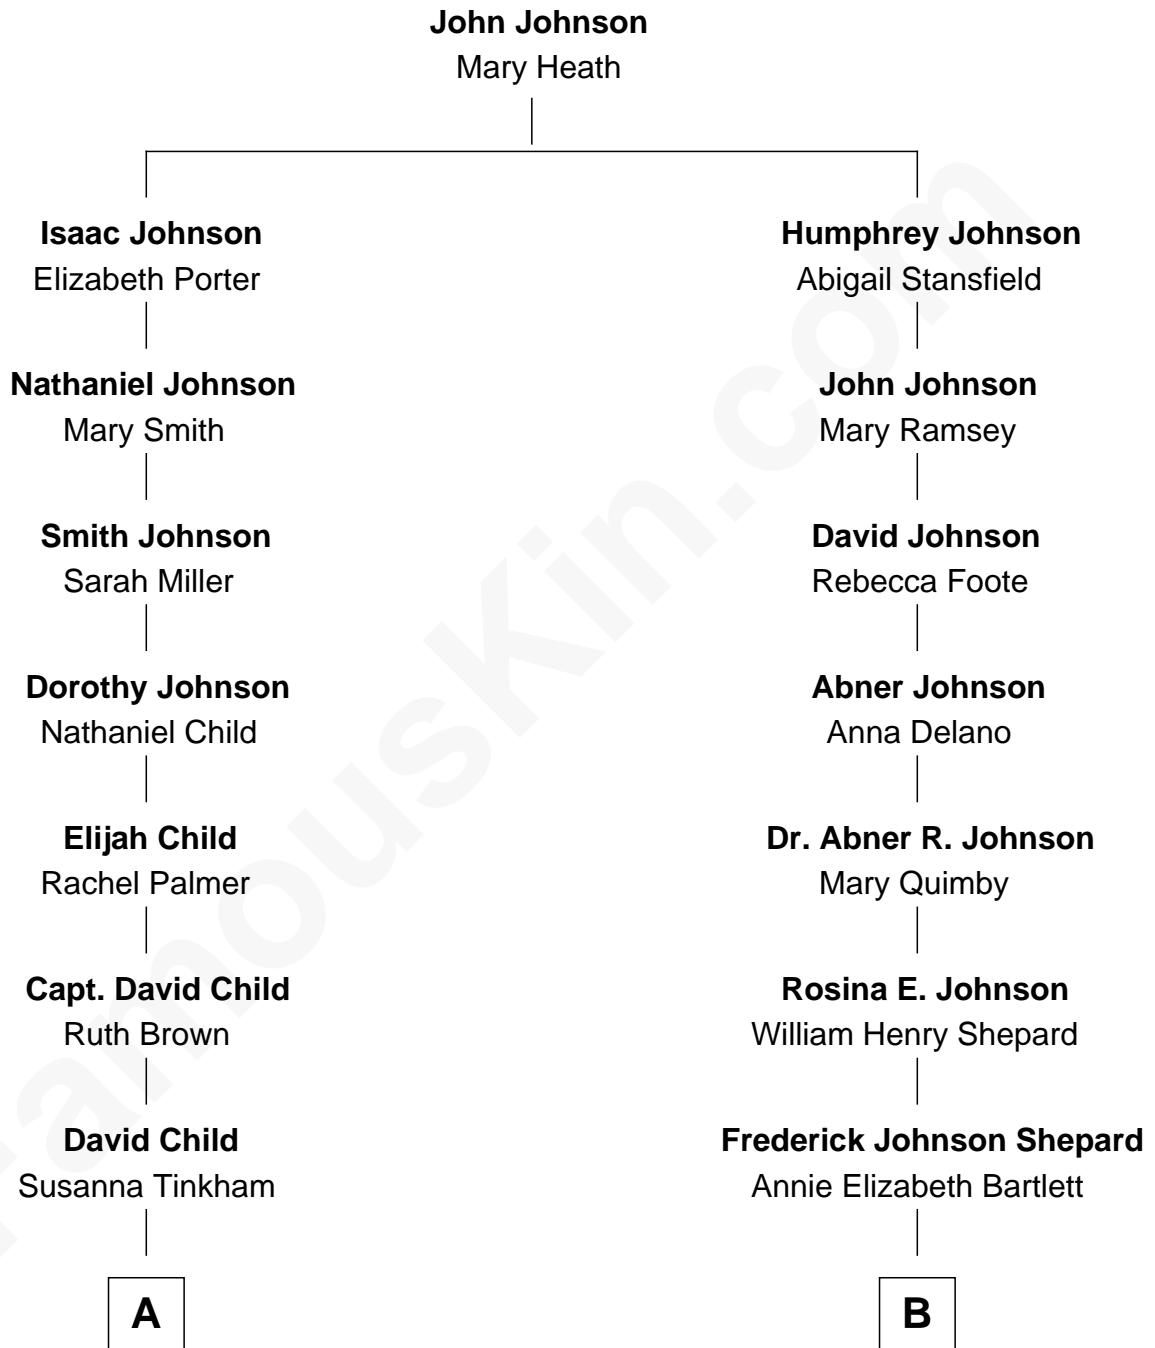

FamousKin.com Relationship Chart of

Dick Van Dyke

TV Actor - "The Dick Van Dyke Show"

8th cousin 3 times removed of

Alan Shepard

Mercury and Apollo Astronaut

A

David Lorenzo Child
Margaret Longwell Dysart

Susan Elizabeth Child
Ninian Alphonse McCord

Charles Cornelius McCord
Adeline Verinda Neal

Hazel Victoria McCord
Loren Wayne Van Dyke

Dick Van Dyke
TV Actor - "The Dick Van Dyke Show"

B

Alan Bartlett Shepard
Pauline Renza Emerson

Alan Shepard
Mercury and Apollo Astronaut