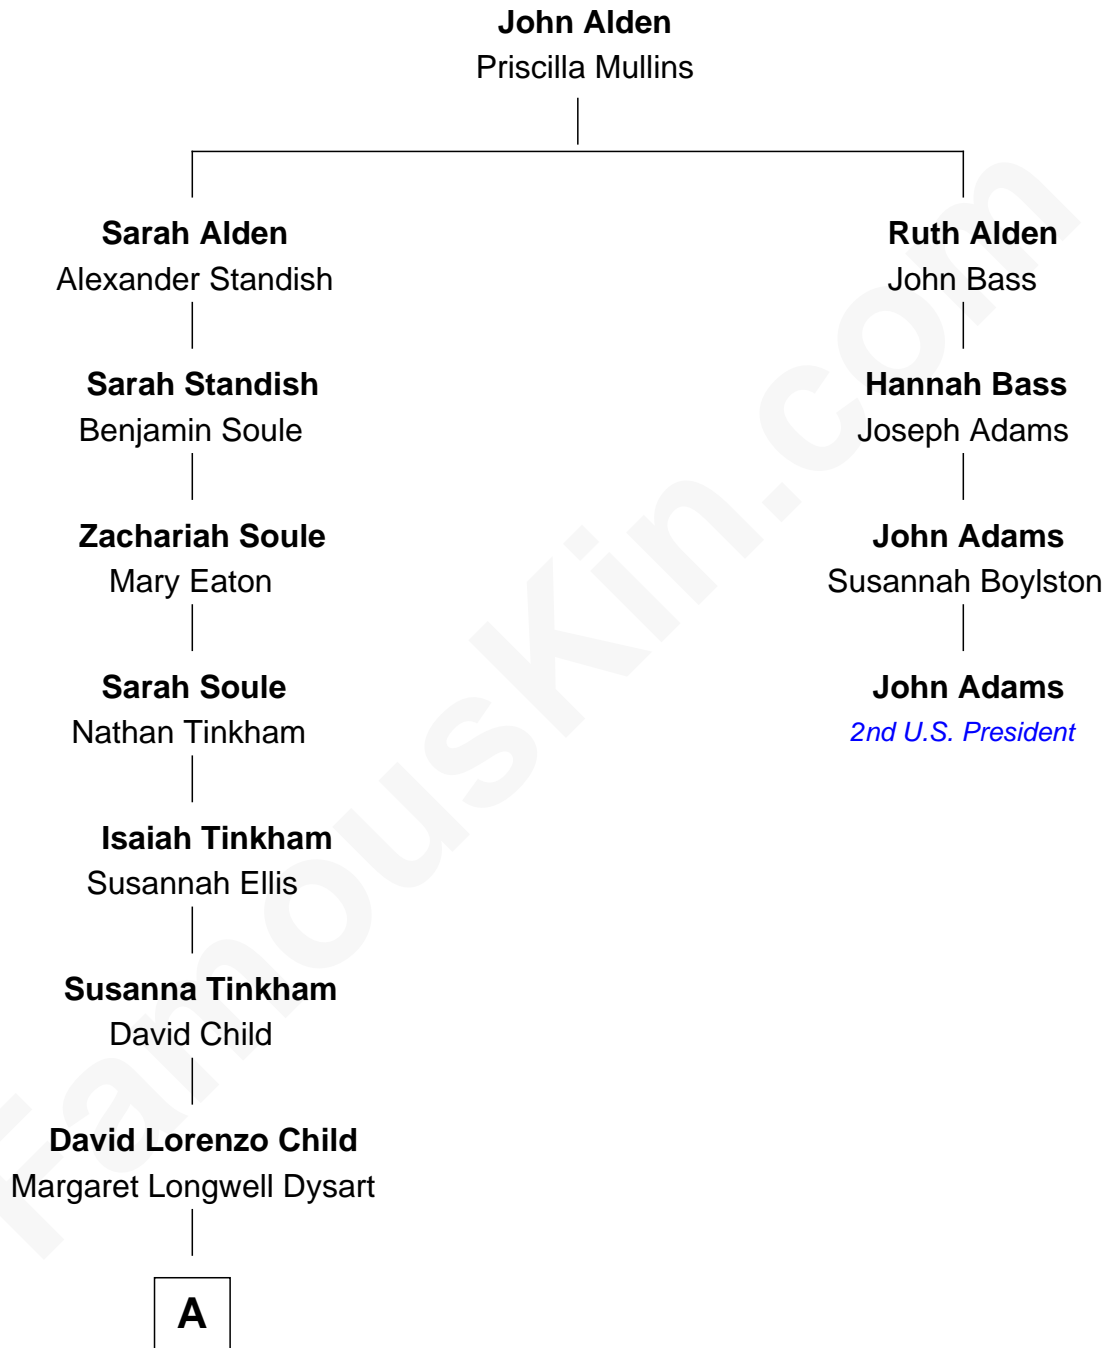

FamousKin.com Relationship Chart of

Dick Van Dyke

TV Actor - "The Dick Van Dyke Show"

3rd cousin 7 times removed of

John Adams

2nd U.S. President and Signer of the Declaration of Independence

A

—
Susan Elizabeth Child
Ninian Alphonse McCord

—
Charles Cornelius McCord
Adeline Verinda Neal

—
Hazel Victoria McCord
Loren Wayne Van Dyke

—
Dick Van Dyke
TV Actor - "The Dick Van Dyke Show"