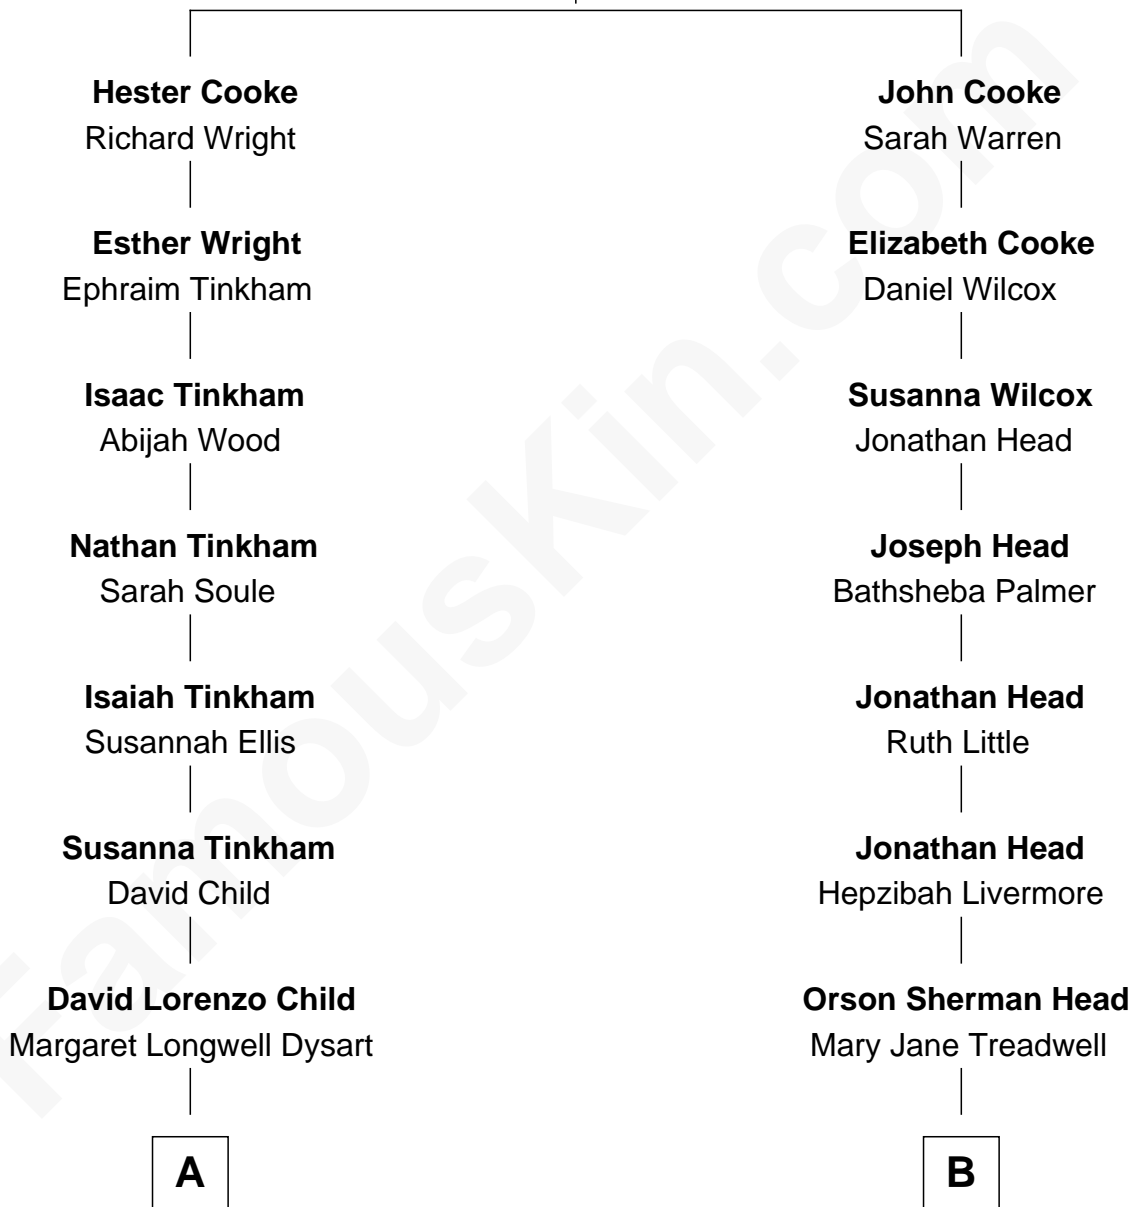

# FamousKin.com Relationship Chart of

**Dick Van Dyke**

TV Actor - "The Dick Van Dyke Show"

9th cousin 1 time removed of

**Orson Welles**

Radio, Stage, and Movie Actor

**Francis Cooke**  
Hester le Mahieu

**A**

**Susan Elizabeth Child**  
Ninian Alphonse McCord

**Charles Cornelius McCord**  
Adeline Verinda Neal

**Hazel Victoria McCord**  
Loren Wayne Van Dyke

**Dick Van Dyke**  
*TV Actor - "The Dick Van Dyke Show"*