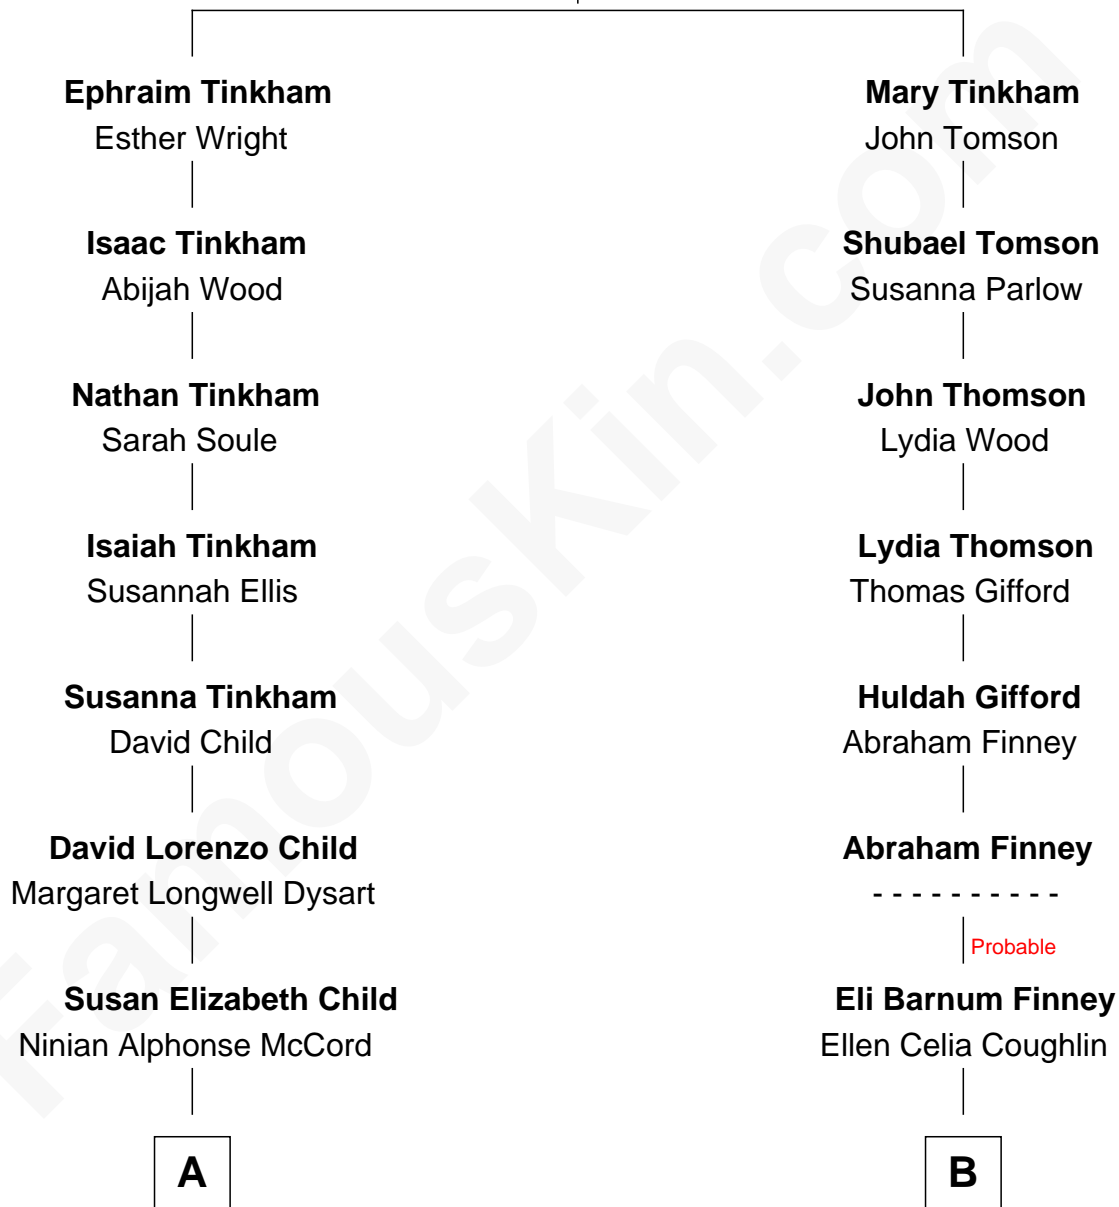

FamousKin.com Relationship Chart of

Dick Van Dyke

TV Actor - "The Dick Van Dyke Show"

9th cousin 1 time removed of

Dennis Wilson

Co-Founder of The Beach Boys

Ephraim Tinkham

Mary Brown

A

Charles Cornelius McCord

Adeline Verinda Neal

Hazel Victoria McCord

Loren Wayne Van Dyke

Dick Van Dyke

TV Actor - "The Dick Van Dyke Show"

B